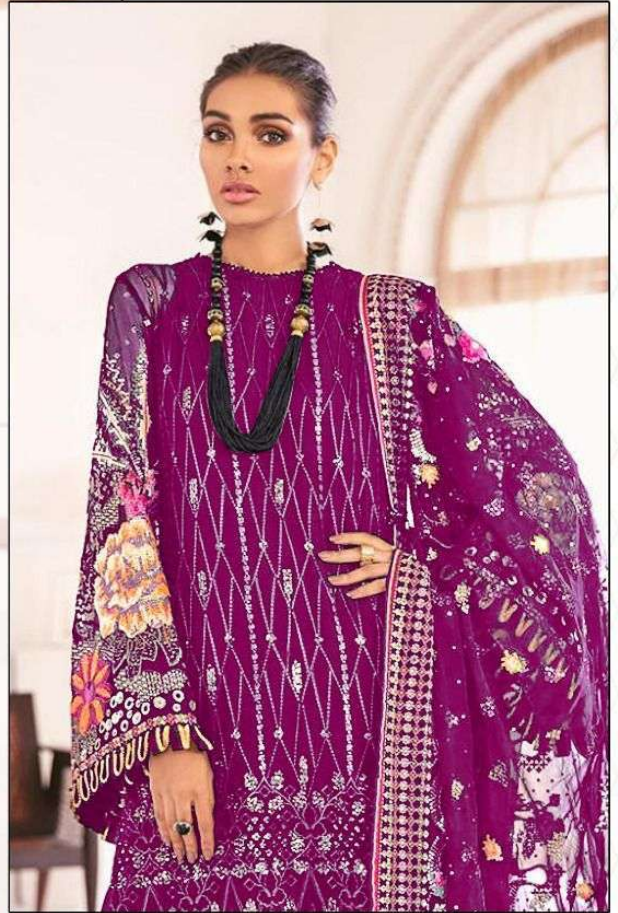

ZARQASH®
A BRAND BY KINOTEX

Z-2025 B

Top - Fox Georgette Heavy Embroidered
Inner Bottom - Heavy Santoon Silk
Dupatta - Butterfly Net Heavy embroidered