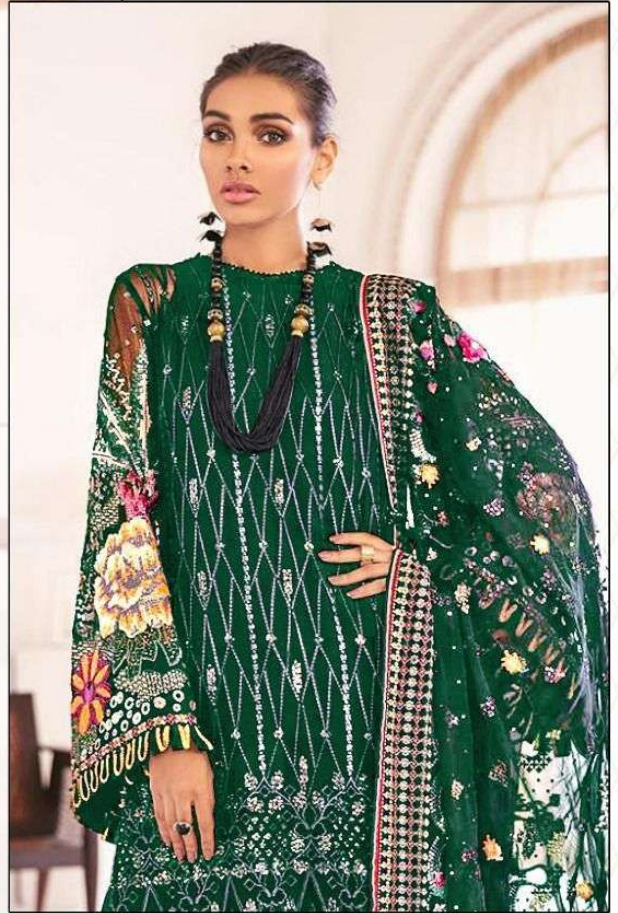

ZARQASH[®]
A BRAND BY KHAYYA

CHANTELLE

Z-2025 A

Z-2025 B

Z-2025 C

Z-2025 D

Z-2025 E

Top - Fox Georgette Heavy Embroidered

Inner Bottom - Heavy Santoon SILK

Dupatta - Butterfly Net Heavy embroidered

ZARQASH[®]
A BRAND BY KINAYAT

Z-2025 E

Top - Fox Georgette Heavy Embroidered
Inner Bottom - Heavy Santoon Silk
Dupatta - Butterfly Net Heavy embroidered

ZARQASH®
A BRAND BY KINSHUK

Z-2025 A

Top - Fox Georgette Heavy Embroidered
Inner Bottom - Heavy Santoon SILK
Dupatta - Butterfly Net Heavy embroidered

ZARQASH®
A BRAND BY KINSHUK

Z-2025 D

Top - Fox Georgette Heavy Embroidered
Inner Bottom - Heavy Santoon Silk
Dupatta - Butterfly Net Heavy embroidered

ZARQASH®
A BRAND BY KINOTEX

Z-2025 B

Top - Fox Georgette Heavy Embroidered
Inner Bottom - Heavy Santoon Silk
Dupatta - Butterfly Net Heavy embroidered

ZARQASH®
A BRAND BY KINOTEX

Z-2025 C

Top - Fox Georgette Heavy Embroidered
Inner Bottom - Heavy Santoon Silk
Dupatta - Butterfly Net Heavy embroidered