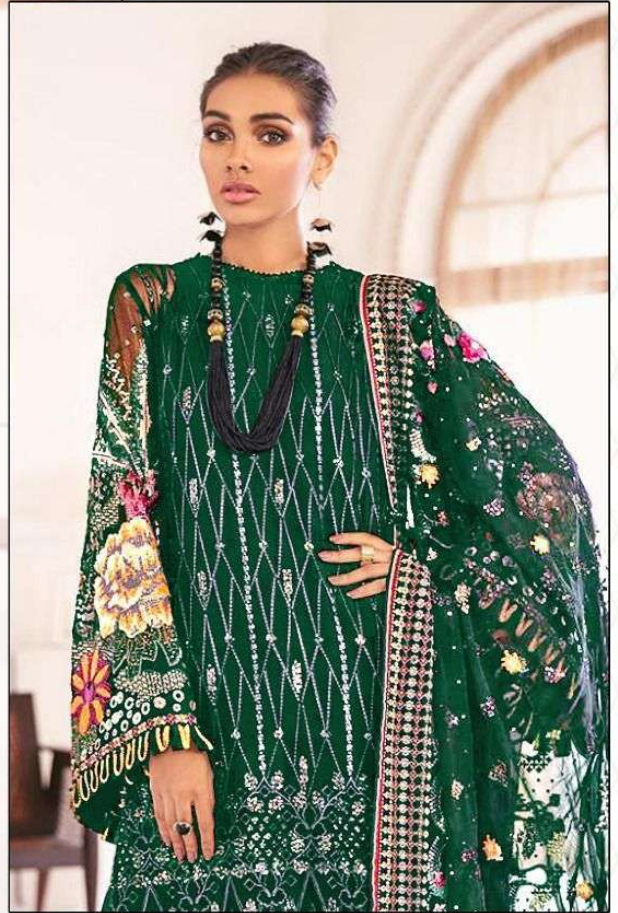

ZARQASH<sup>®</sup>  
A BRAND BY KHAYYA

CHANTELLE

Z-2025 A

Z-2025 B

Z-2025 C

Z-2025 D

Z-2025 E

Top - Fox Georgette Heavy Embroidered

Inner Bottom - Heavy Santoon SILK

Dupatta - Butterfly Net Heavy embroidered

ZARQASH®  
A BRAND BY KINARA

Z-2025 E

Top - Fox Georgette Heavy Embroidered  
Inner Bottom - Heavy Santoon Silk  
Dupatta - Butterfly Net Heavy embroidered

ZARQASH®  
A BRAND BY KINSHUK

Z-2025 A

Top - Fox Georgette Heavy Embroidered  
Inner Bottom - Heavy Santoon SILK  
Dupatta - Butterfly Net Heavy embroidered

ZARQASH®  
A BRAND BY KINSHUK

Z-2025 D

Top - Fox Georgette Heavy Embroidered  
Inner Bottom - Heavy Santoon Silk  
Dupatta - Butterfly Net Heavy embroidered