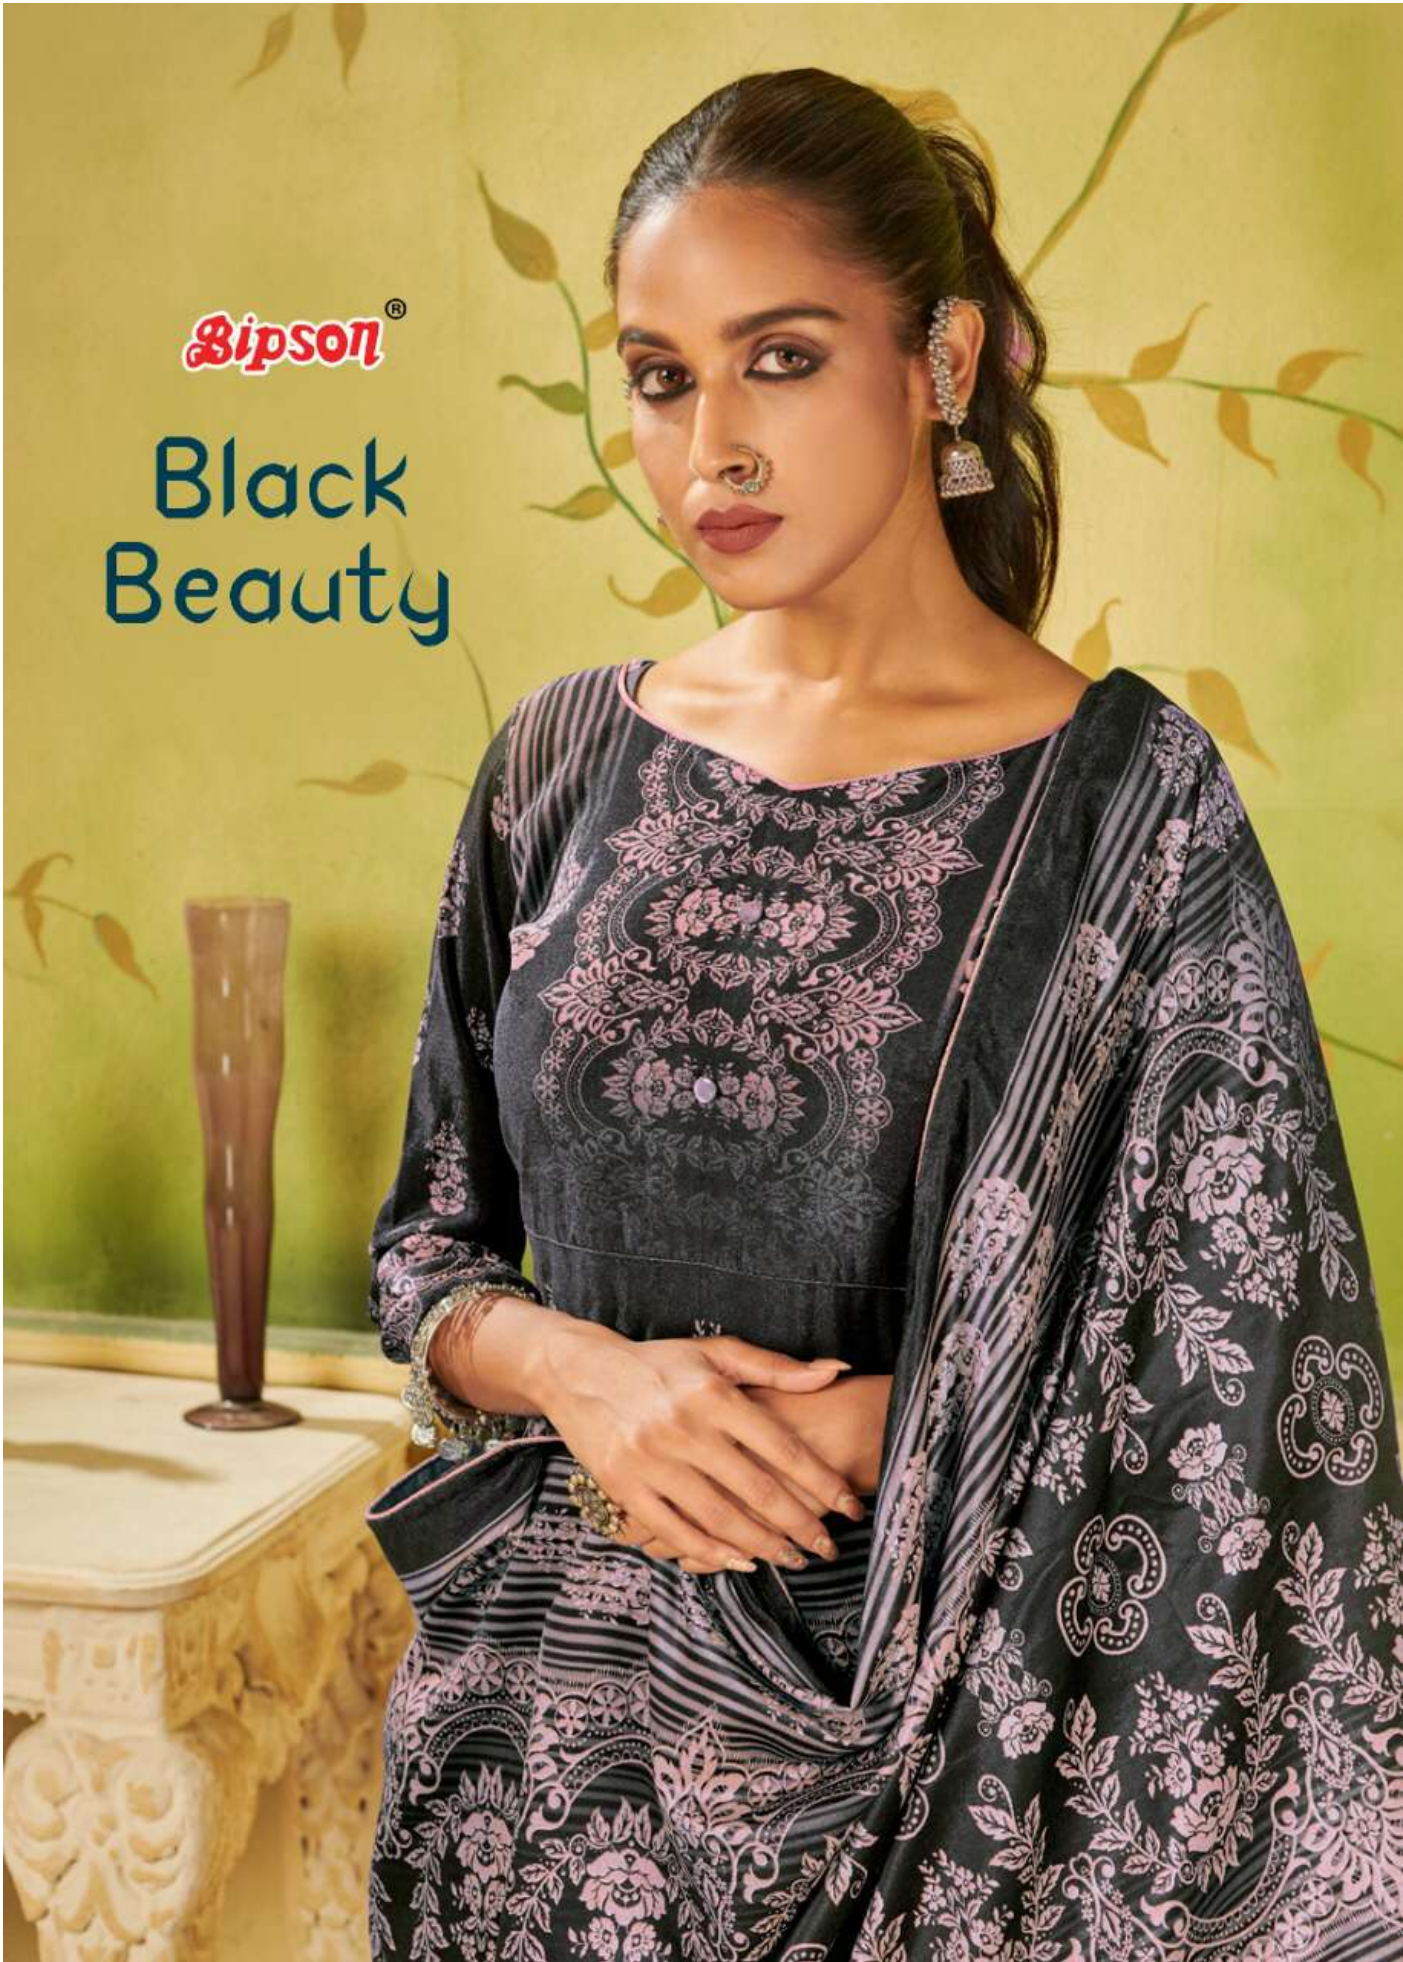

Gipson®

Black Beauty