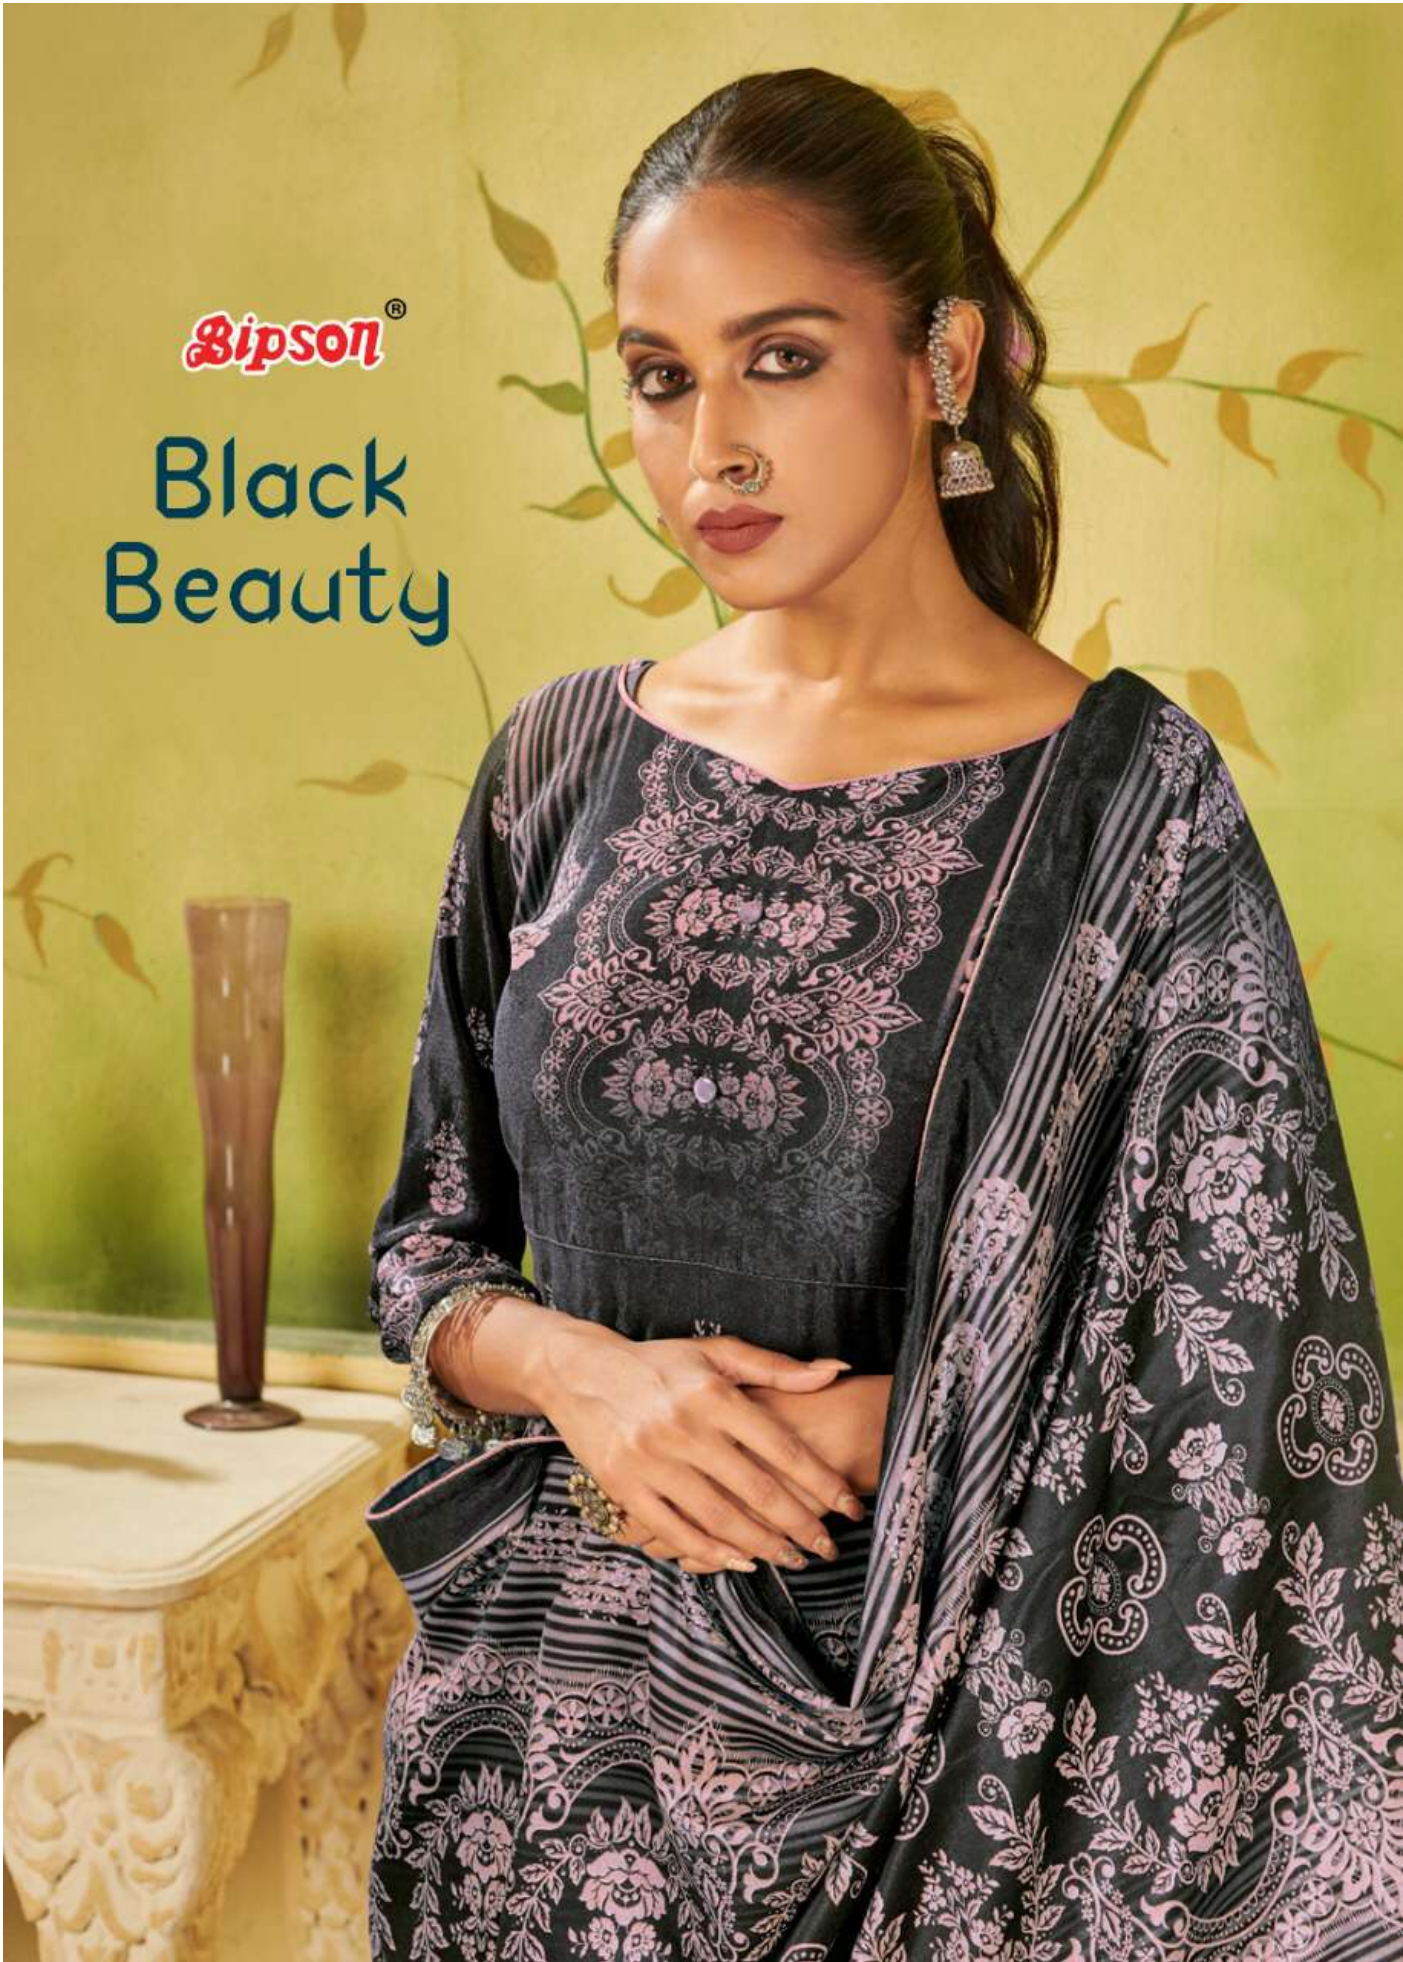

Gipson[®]

Black Beauty

Gipson[®]

Black Beauty

Fashion is  an important

D.N:1628

D.N:1631

Fashion is  an important

A PRODUCT BY **Bipson**[®]

Black Beauty

Design No :- 1628 to 1631

Top :- Woollen Pashmina Digital Print.
Bottom :- Pure Pashmina Dyed .
Dupatta :- Pashmina Shawl Digital Print.

Fashion is  an important

D.N:1629