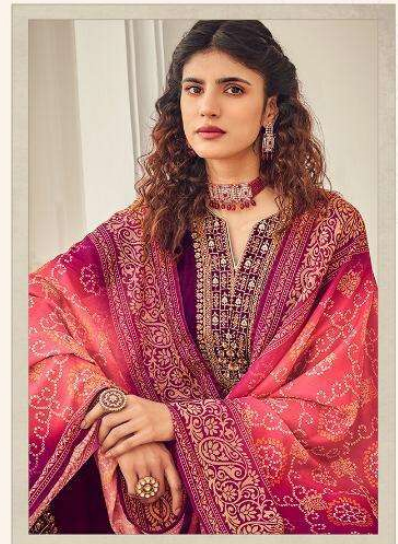

1280  
FABRIC FORM & FUNCTION

**MODERN STYLE**  
The perfect blend of ethnic and modern style to  
lead your spectacular look.

  
eba lifestyle

**FABRIC FORM & FUNCTION**

What is remarkable about season's offering is the fresh interpretation of natural hues with fashion and dainty details.

1281

The perfect blend of ethnic and modern style to  
find you spectacular look.

 eba<sup>®</sup> lifestyle

1285  
CLASSIC TREND  
classic trend

1284

MODERN STYLE

The perfect blend of ethnic and modern style to  
lead you spectacular look.