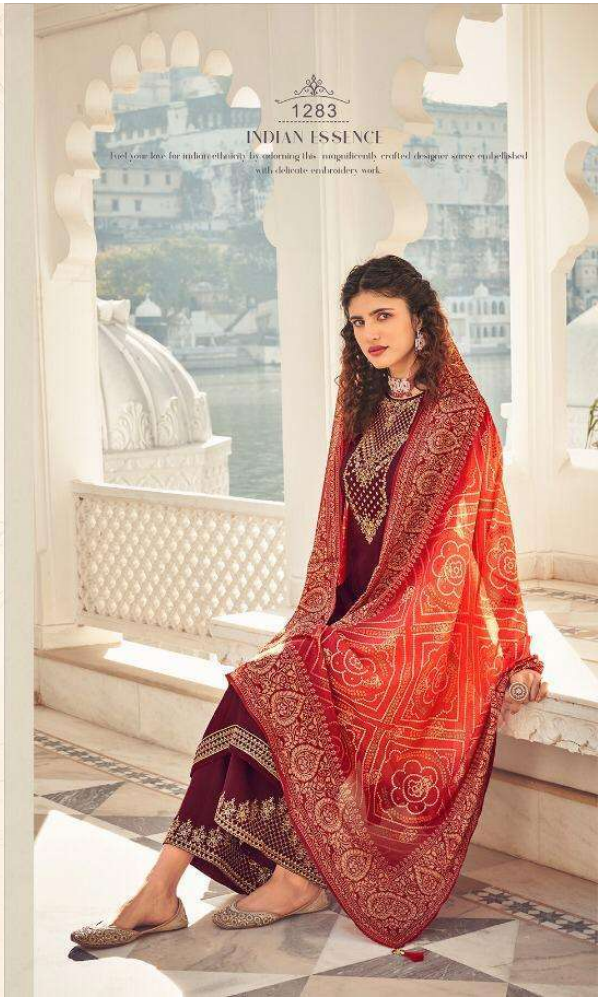

# RANG BANDHEJ

VOL-1

1280

1281

1282

1283

1284

1285

1280  
FABRIC FORM & FUNCTION

**MODERN STYLE**  
The perfect blend of ethnic and modern style to  
lead your spectacular look.

  
eba lifestyle

**FABRIC FORM & FUNCTION**

What is remarkable about season's offering is the fresh interpretation of natural hues with fashion and dainty details.