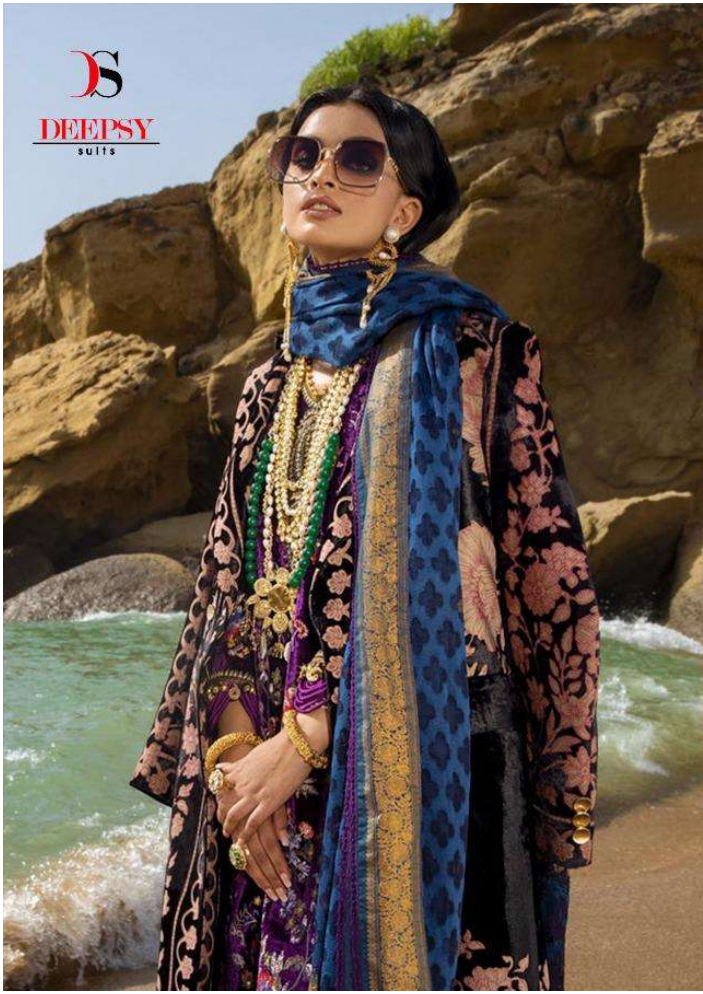

SANA SAFINAZ

LUXURY VELVET-21

CODE - 1294

CODE - 1291

DEEPSY
suits

PRESENTING TO YOU OUR NEW CATALOGUE

SANA SAFINAZ

LUXURY VELVET-21

DESIGN NO	DESCRIPTION	RATE
1 2 9 1	TOP : VELVET WITH EMBROIDERY BOTTOM : PASHMINA DUPATTA : NET WITH EMBROIDERY	1499
1 2 9 2	TOP : VELVET WITH EMBROIDERY BOTTOM : PASHMINA DUPATTA : NET WITH EMBROIDERY	1499
1 2 9 3	TOP : VELVET WITH EMBROIDERY BOTTOM : PASHMINA DUPATTA : NET WITH EMBROIDERY	1499
1 2 9 4	TOP : VELVET WITH EMBROIDERY BOTTOM : PASHMINA DUPATTA : NET WITH EMBROIDERY	1499

Total Pieces:4
Total Amount: 5996+ GST

SANA SAFINAZ

LUXURY VELVET-21

CODE - 1292

CODE - 1291

CODE - 1292

SANA SAFINAZ
LUXURY VELVET-21