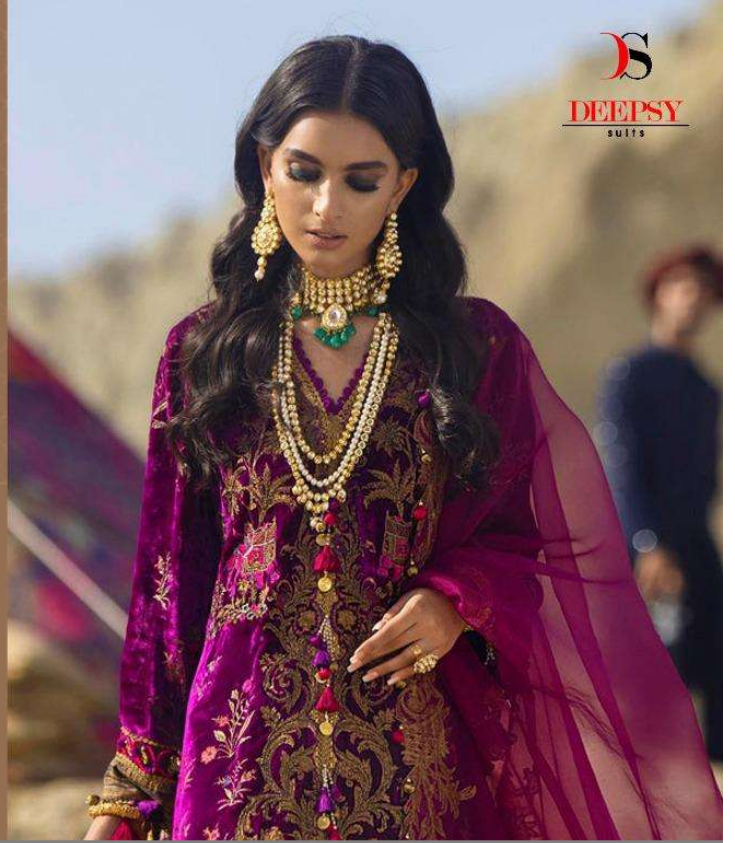

SANA SAFINAZ

LUXURY VELVET-21

CODE - 1294

CODE - 1291

DEEPSY
suits

PRESENTING TO YOU OUR NEW CATALOGUE

SANA SAFINAZ

LUXURY VELVET-21

DESIGN NO	DESCRIPTION	RATE
1 2 9 1	TOP : VELVET WITH EMBROIDERY BOTTOM : PASHMINA DUPATTA : NET WITH EMBROIDERY	1499
1 2 9 2	TOP : VELVET WITH EMBROIDERY BOTTOM : PASHMINA DUPATTA : NET WITH EMBROIDERY	1499
1 2 9 3	TOP : VELVET WITH EMBROIDERY BOTTOM : PASHMINA DUPATTA : NET WITH EMBROIDERY	1499
1 2 9 4	TOP : VELVET WITH EMBROIDERY BOTTOM : PASHMINA DUPATTA : NET WITH EMBROIDERY	1499

Total Pieces:4
Total Amount: 5996+ GST

SANA SAFINAZ

LUXURY VELVET-21

CODE - 1292

CODE - 1291

CODE - 1292

SANA SAFINAZ
LUXURY VELVET-21