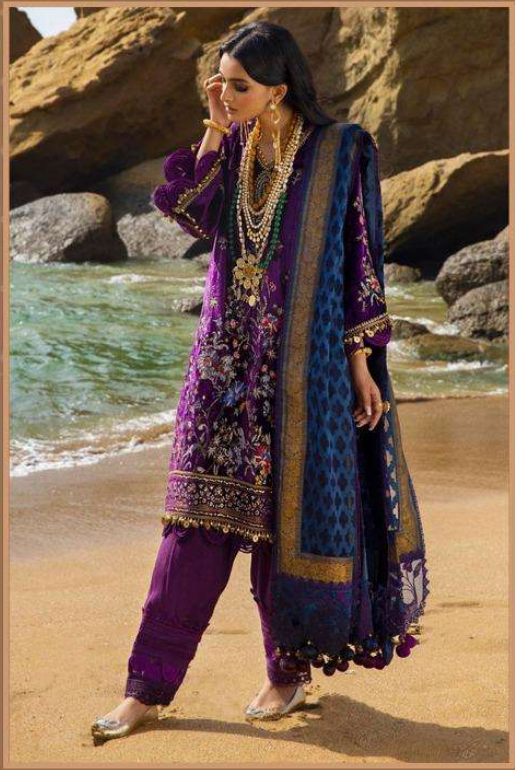

SANA SAFINAZ

LUXURY VELVET-21

CODE - 1294

CODE - 1291

DEEPSY
suits

PRESENTING TO YOU OUR NEW CATALOGUE

SANA SAFINAZ

LUXURY VELVET-21

DESIGN NO	DESCRIPTION	RATE
1 2 9 1	TOP : VELVET WITH EMBROIDERY BOTTOM : PASHMINA DUPATTA : NET WITH EMBROIDERY	1499
1 2 9 2	TOP : VELVET WITH EMBROIDERY BOTTOM : PASHMINA DUPATTA : NET WITH EMBROIDERY	1499
1 2 9 3	TOP : VELVET WITH EMBROIDERY BOTTOM : PASHMINA DUPATTA : NET WITH EMBROIDERY	1499
1 2 9 4	TOP : VELVET WITH EMBROIDERY BOTTOM : PASHMINA DUPATTA : NET WITH EMBROIDERY	1499

Total Pieces:4
Total Amount: 5996+ GST

SANA SAFINAZ

LUXURY VELVET-21

CODE - 1292

CODE - 1291

CODE - 1292

SANA SAFINAZ
LUXURY VELVET-21