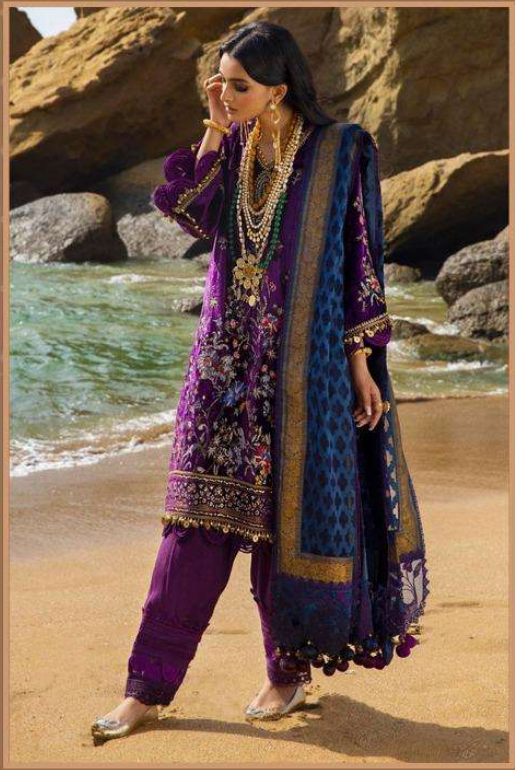

SANA SAFINAZ

LUXURY VELVET-21

CODE - 1294

CODE - 1291

**DEEPSY**  
suits

PRESENTING TO YOU OUR NEW CATALOGUE

## SANA SAFINAZ

LUXURY VELVET-21

DESIGN NO	DESCRIPTION	RATE
1 2 9 1	TOP : VELVET WITH EMBROIDERY BOTTOM : PASHMINA DUPATTA : NET WITH EMBROIDERY	1499
1 2 9 2	TOP : VELVET WITH EMBROIDERY BOTTOM : PASHMINA DUPATTA : NET WITH EMBROIDERY	1499
1 2 9 3	TOP : VELVET WITH EMBROIDERY BOTTOM : PASHMINA DUPATTA : NET WITH EMBROIDERY	1499
1 2 9 4	TOP : VELVET WITH EMBROIDERY BOTTOM : PASHMINA DUPATTA : NET WITH EMBROIDERY	1499

**Total Pieces:4**  
**Total Amount: 5996+ GST**

CODE - 1293

**S**  
**DEEPSY**  
SUITS

SANA SAFINAZ

LUXURY VELVET-21

CODE - 1292

CODE - 1291

CODE - 1292