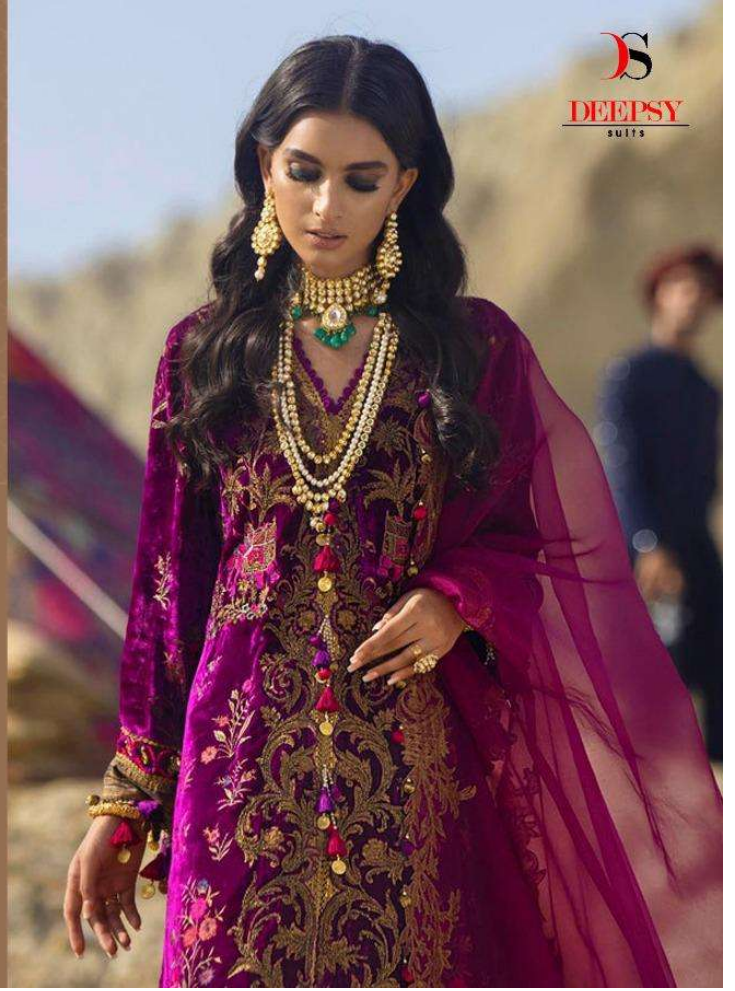

## SANA SAFINAZ

LUXURY VELVET-21

DESIGN NO	DESCRIPTION	RATE
1 2 9 1	TOP : VELVET WITH EMBROIDERY BOTTOM : PASHMINA DUPATTA : NET WITH EMBROIDERY	1499
1 2 9 2	TOP : VELVET WITH EMBROIDERY BOTTOM : PASHMINA DUPATTA : NET WITH EMBROIDERY	1499
1 2 9 3	TOP : VELVET WITH EMBROIDERY BOTTOM : PASHMINA DUPATTA : NET WITH EMBROIDERY	1499
1 2 9 4	TOP : VELVET WITH EMBROIDERY BOTTOM : PASHMINA DUPATTA : NET WITH EMBROIDERY	1499

**Total Pieces:4**  
**Total Amount: 5996+ GST**

CODE - 1293

**S**  
**DEEPSY**  
SUITS

SANA SAFINAZ

LUXURY VELVET-21

CODE - 1292

CODE - 1291

CODE - 1292