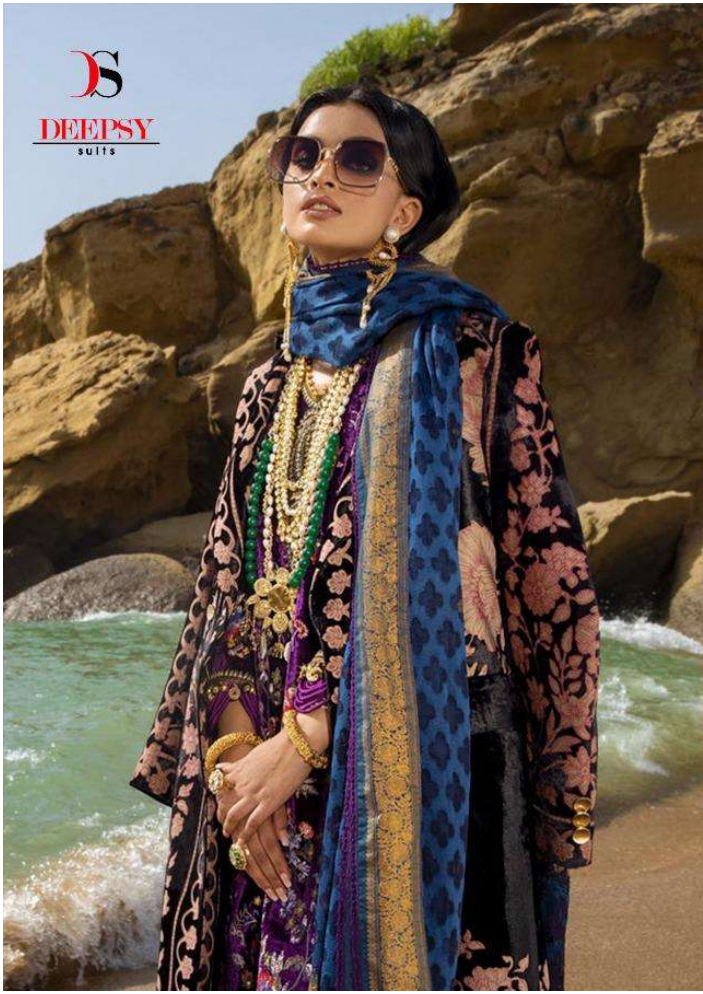

SANA SAFINAZ

LUXURY VELVET-21

CODE - 1294

CODE - 1291

**DEEPSY**  
suits

PRESENTING TO YOU OUR NEW CATALOGUE

## SANA SAFINAZ

LUXURY VELVET-21

DESIGN NO	DESCRIPTION	RATE
1 2 9 1	TOP : VELVET WITH EMBROIDERY BOTTOM : PASHMINA DUPATTA : NET WITH EMBROIDERY	1499
1 2 9 2	TOP : VELVET WITH EMBROIDERY BOTTOM : PASHMINA DUPATTA : NET WITH EMBROIDERY	1499
1 2 9 3	TOP : VELVET WITH EMBROIDERY BOTTOM : PASHMINA DUPATTA : NET WITH EMBROIDERY	1499
1 2 9 4	TOP : VELVET WITH EMBROIDERY BOTTOM : PASHMINA DUPATTA : NET WITH EMBROIDERY	1499

**Total Pieces:4**  
**Total Amount: 5996+ GST**

CODE - 1293

**S**  
**DEEPSY**  
SUITS

SANA SAFINAZ

LUXURY VELVET-21

CODE - 1292

CODE - 1291

CODE - 1292

CODE - 1293

CODE - 1294

SANA SAFINAZ  
LUXURY VELVET-21