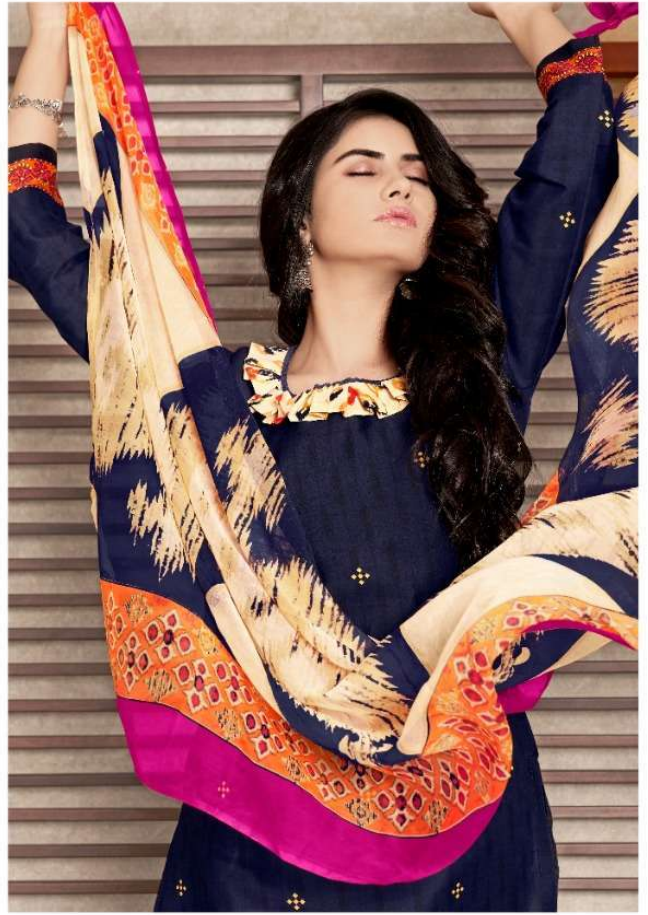

9006

9007

9008

9009

PRODUCT DETAIL

TOP
SOFT COTTON PRINT
(CUT: 02:20 APX)

BOTTOM
SOFT COTTON PRINT
(CUT: 02:50 APX)

DUPATTA
SOFT COTTON PRINT
(CUT: 02:25 APX)