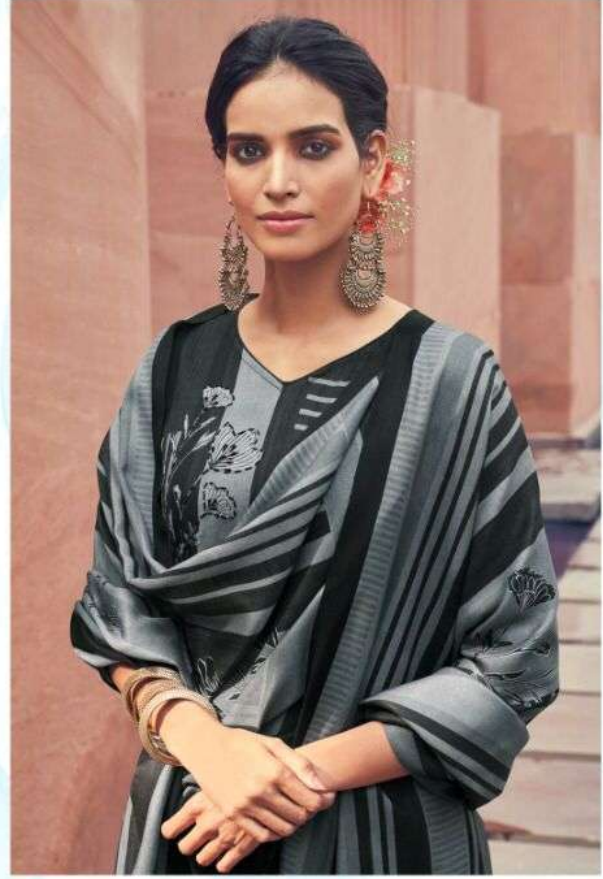

568

Reyna
WINTER
cluster

CATALOG	DESCRIPTION	D. NO.	PRICE
WINTER cluster	<p>- TOP - PASHMINA DIGITAL PRINT WITH HANDWORK ON NECK</p> <p>- BOTTOM - PASHMINA SOLID</p> <p>- DUPATTA - PASHMINA SHAWL DIGITAL PRINT....</p>	561	965/-
		562	965/-
		563	965/-
		564	965/-
		565	965/-
		566	965/-
		567	965/-
		568	965/-
TOTAL PIECES : 08		TOTAL AMOUNT : 7,720/- + GST	