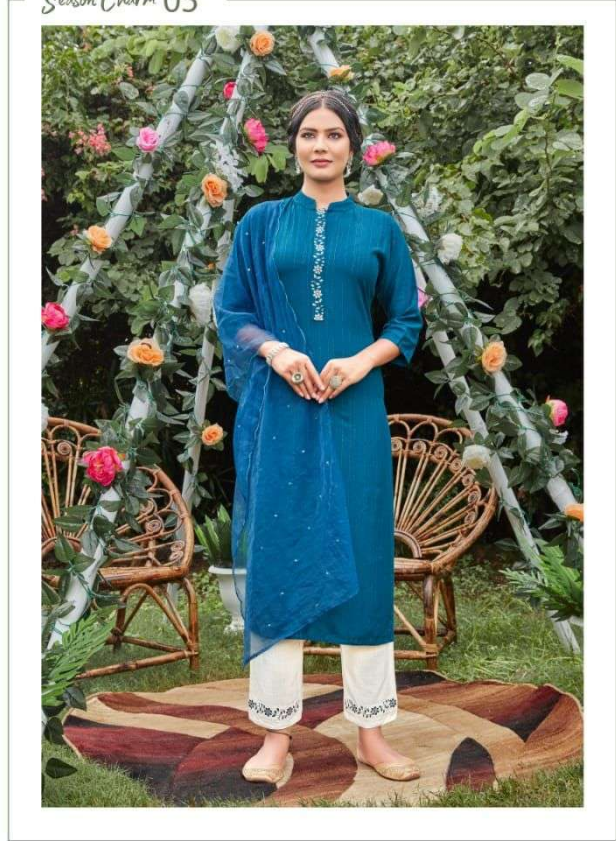

# Mayree Vol - 2

**TIPS & TOPS**  
A Lable Of Fashion Statment

# Mayree Vol - 2

Spring goddess 02

No one knows how she looks absolutely amazing! Whispers abound across the grasslands, and some say she can channel the power of the earth and create an enchanting aura about her. Some say she knows ancient secrets, and is blessed with an ageless charm. We say, it's just her sublime and masterfully crafted range of saree. What do you say?

Shimmering charm 03

Elegant Grace 06

Beauty Pristine 01

Earthly magic 04

**TIPS & TOPS**  
A Lable Of Fashion Statment