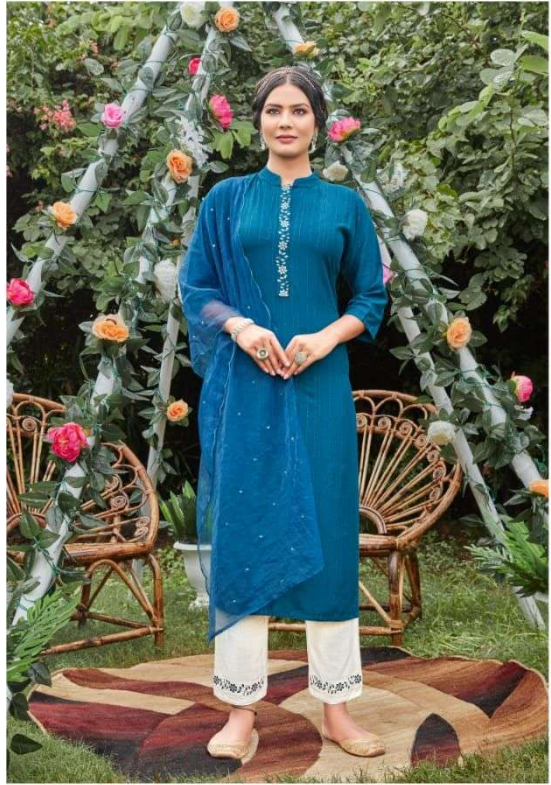

TIPS & TOPS
A Lable Of Fashion Statment

Mayree Vol - 2

TIPS & TOPS
A Lable Of Fashion Statment

Mayree Vol - 2

Spring goddess 02

No one knows how she looks absolutely amazing! Whispers abound across the grasslands, and some say she can channel the power of the earth and create an enchanting aura about her. Some say she knows ancient secrets, and is blessed with an ageless charm. We say, it's just her sublime and masterfully crafted range of saree. What do you say?

Shimmering charm 03

Elegant Grace 06

Beauty Pristine 01

Earthly magic 04

TIPS & TOPS
A Lable Of Fashion Statment

Mayree Vol - 2