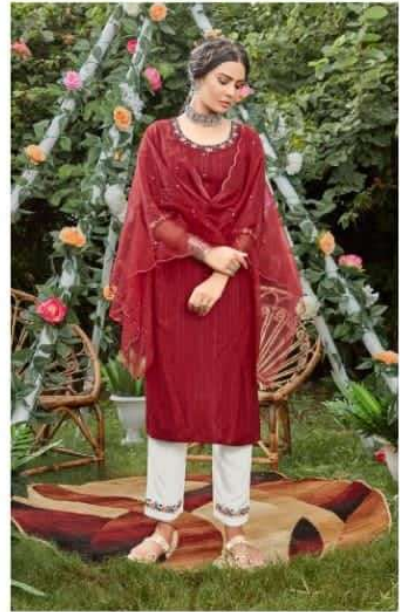

TIPS & TOPS
A Lable Of Fashion Statment

Mayree Vol - 2

TIPS & TOPS
A Lable Of Fashion Statment

Mayree Vol - 2

Spring goddess 02

No one knows how she looks absolutely amazing! Whispers abound across the grasslands, and some say she can channel the power of the earth and create an enchanting aura about her. Some say she knows ancient secrets, and is blessed with an ageless charm. We say, it's just her sublime and masterfully crafted range of saree. What do you say?

Shimmering charm 03

Elegant Grace 06

Beauty Pristine 01

Earthly magic 04

TIPS & TOPS
A Lable Of Fashion Statment

Mayree Vol - 2