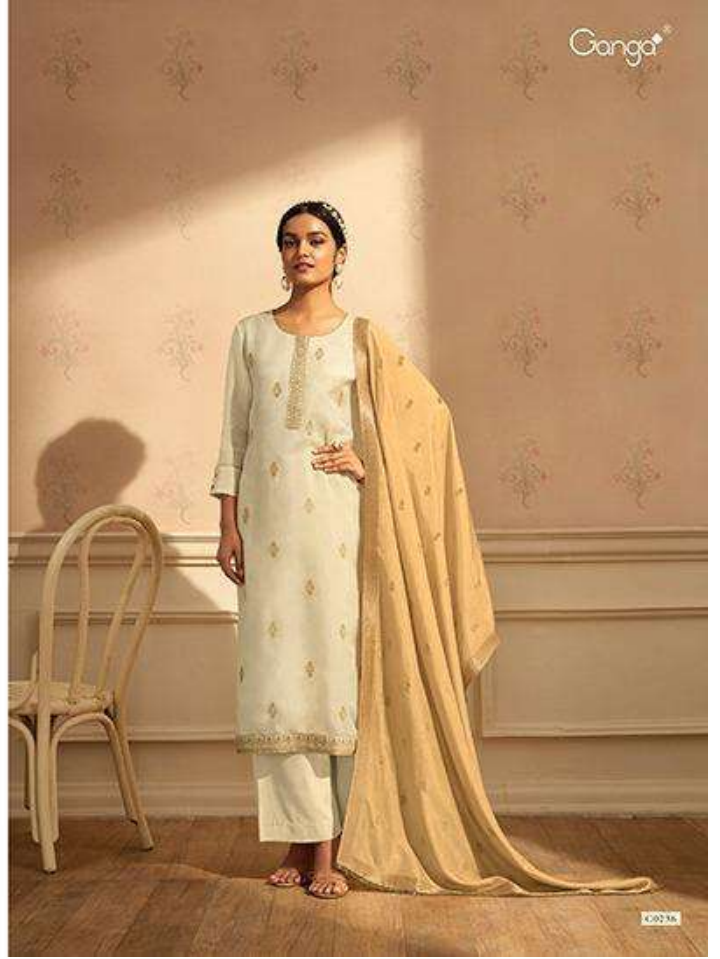

C0235

PRODUCT NAME	RAAG
D.NO.	C0232 TO C0237
DESCRIPTION	<p>TOP PURE SILK HABUTAI SOLID WITH EMBROIDERY & HAND WORK, JARI LACE BORDER ON DAMAN</p> <p>BOTTOM SILKY(COTTON) SATIN SOLID</p> <p>DUPATTA FINEST PURE SILK JACQUARD WITH TWO SIDE GOLD BORDER</p>
PRICE	2240/- EACH + GST (EXTRA)

RAAG

The 4th of the series - Pink - 100% cotton - 2016

The woman and her face are the beauty of life.

RAAG

The spirit of the Raag is the spirit of life

RAAG
The Art of Soothingly Soft

Ganga®

RAAG