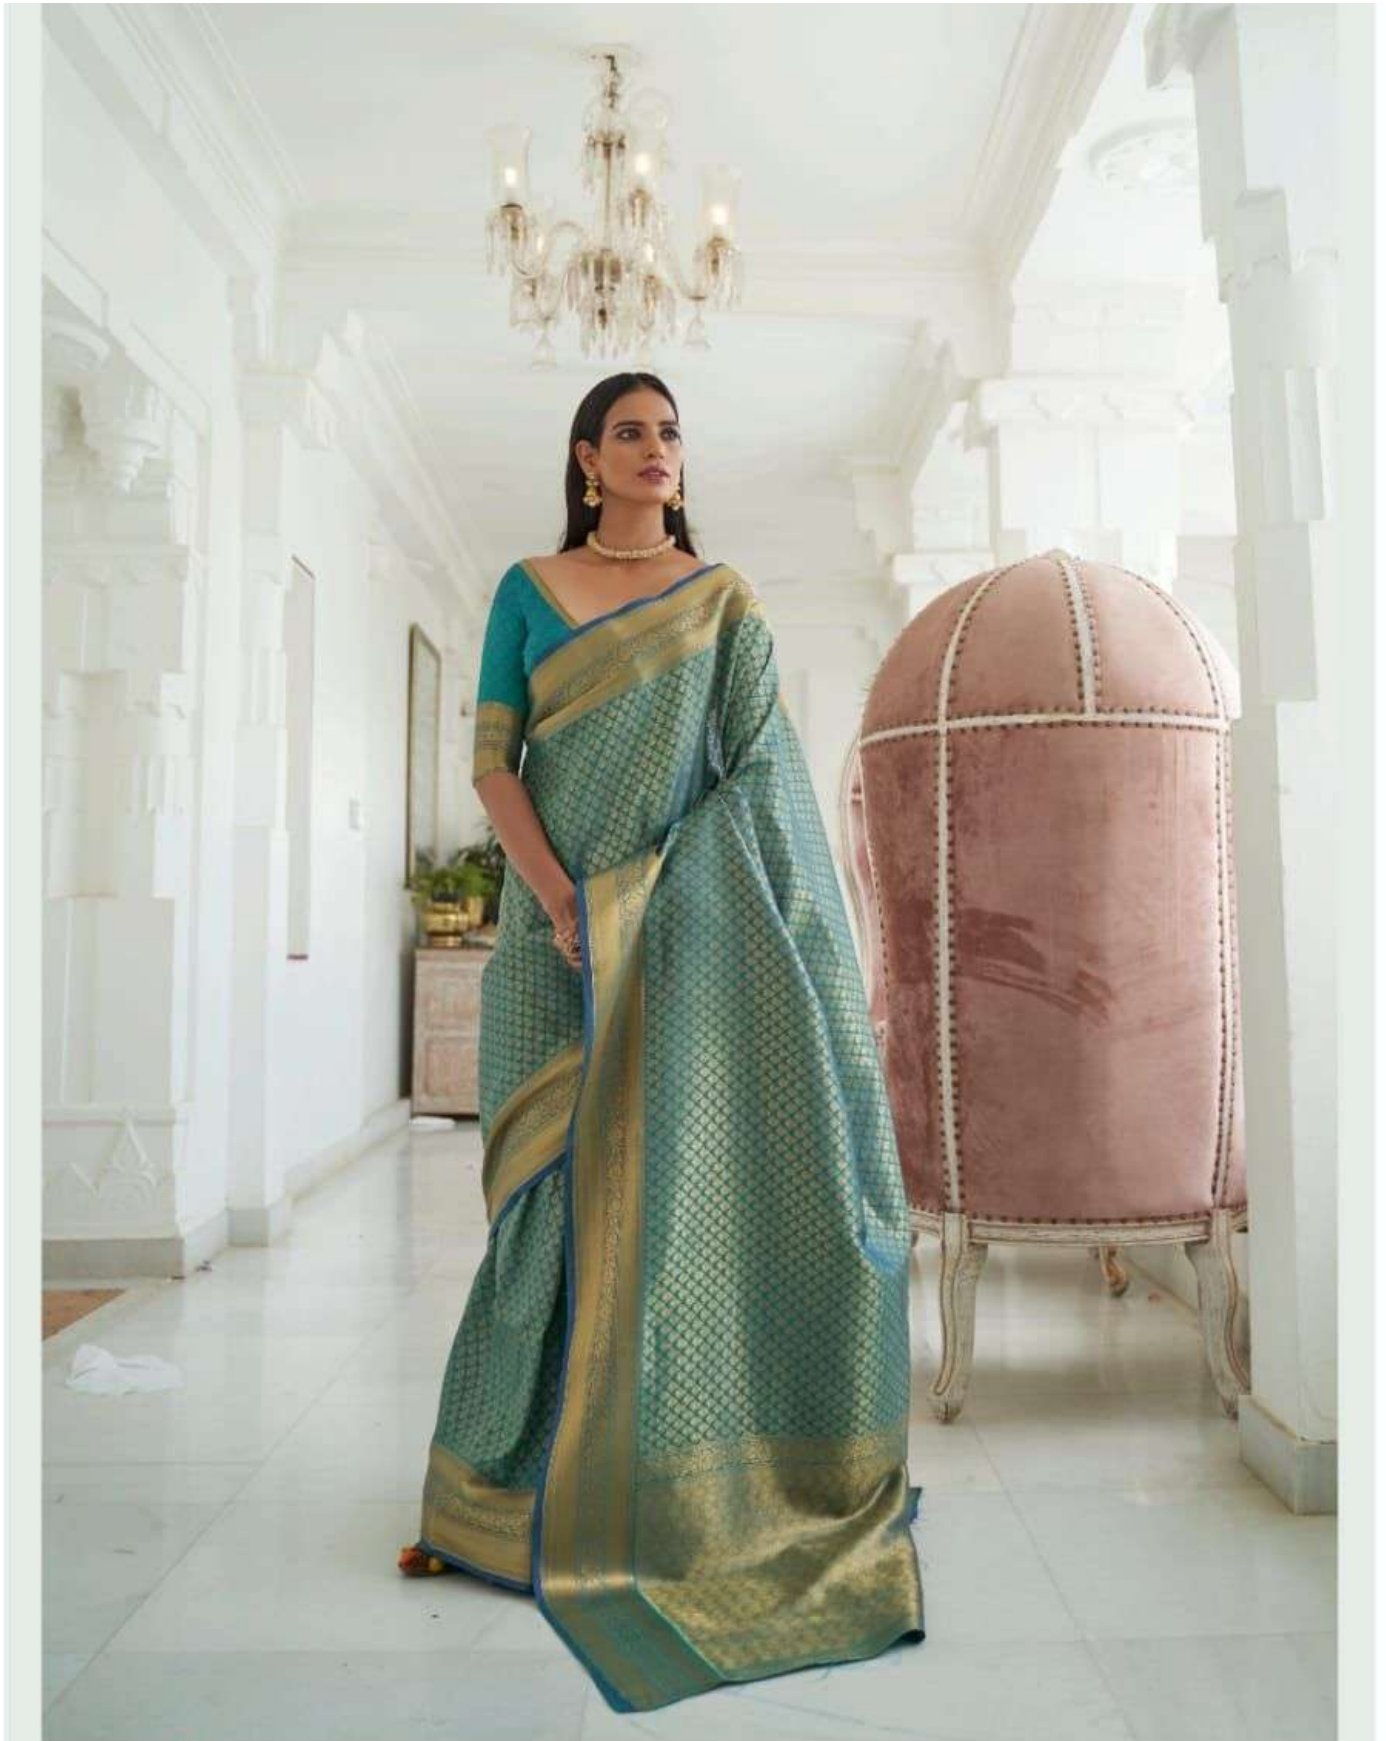

RAJTEX
Rajasthan
Pure saris | Lehengas | Silk saris

KAMRITH SILK
HANDLOOM WEAVING SAREES 209003