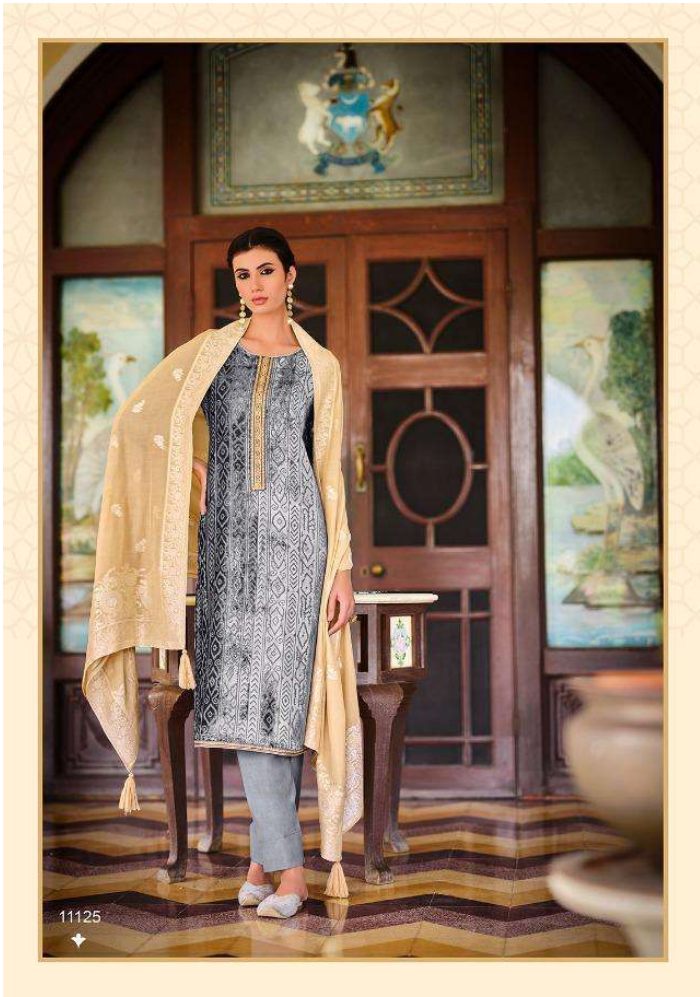

# Rubaiyat

by  
**IBIZA**

**TOP**

PURE VELVET BRASSO WITH DELICATE TILLA WORK

**BOTTOM**

PURE PASHIMNA

**DUPATTA**

PURE SILK JACQUARD DUPATTA