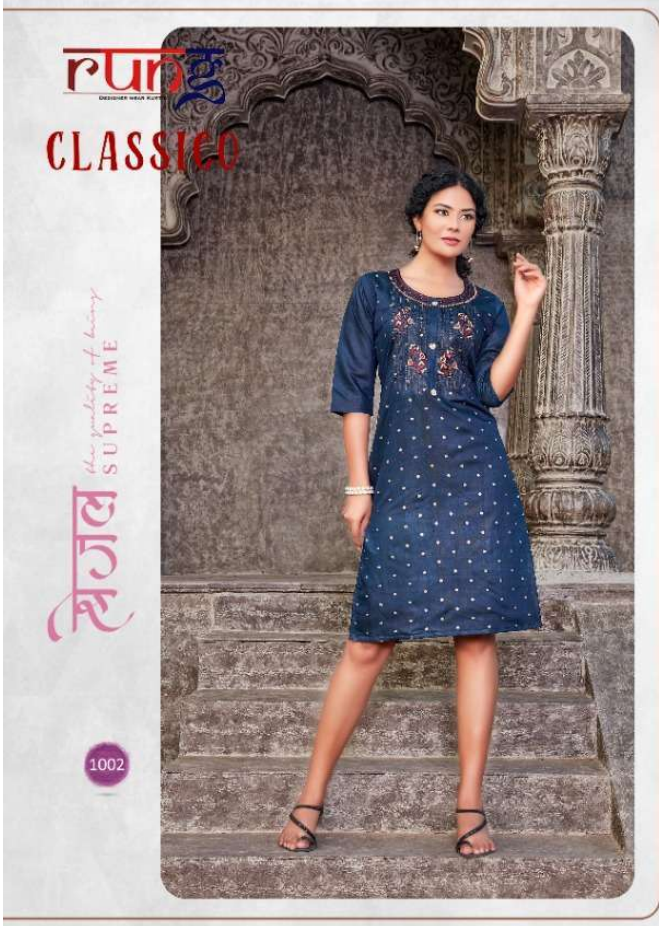

runge

CLASSICO

runge

CLASSICO

runq[®]
DESIGNER WEAR KURTIS

CLASSICO

the quality of being
SUPREME
श्रीगल

1004