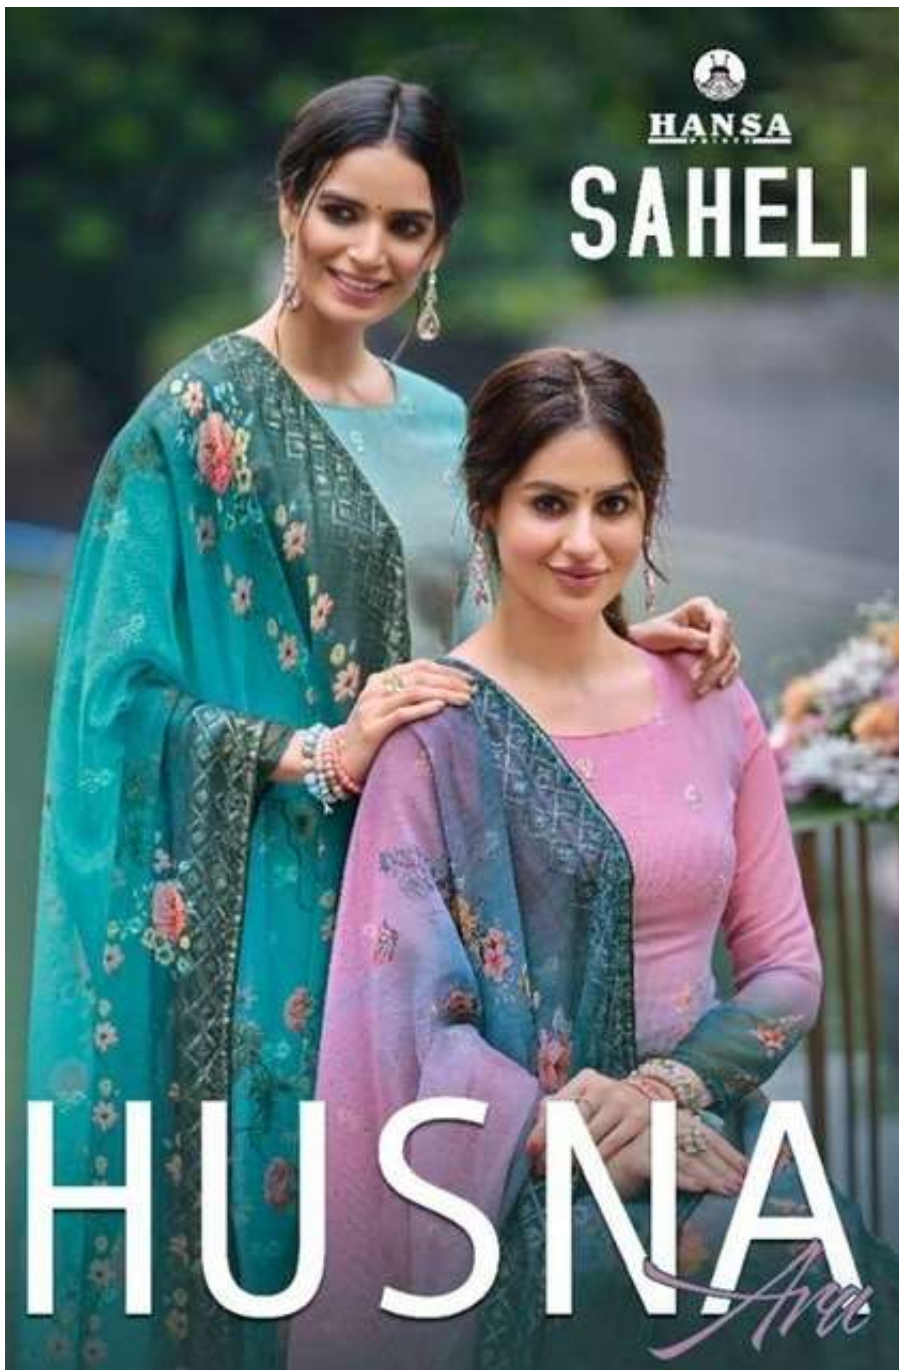

HANSA

SAHELI

HUSNA

Area