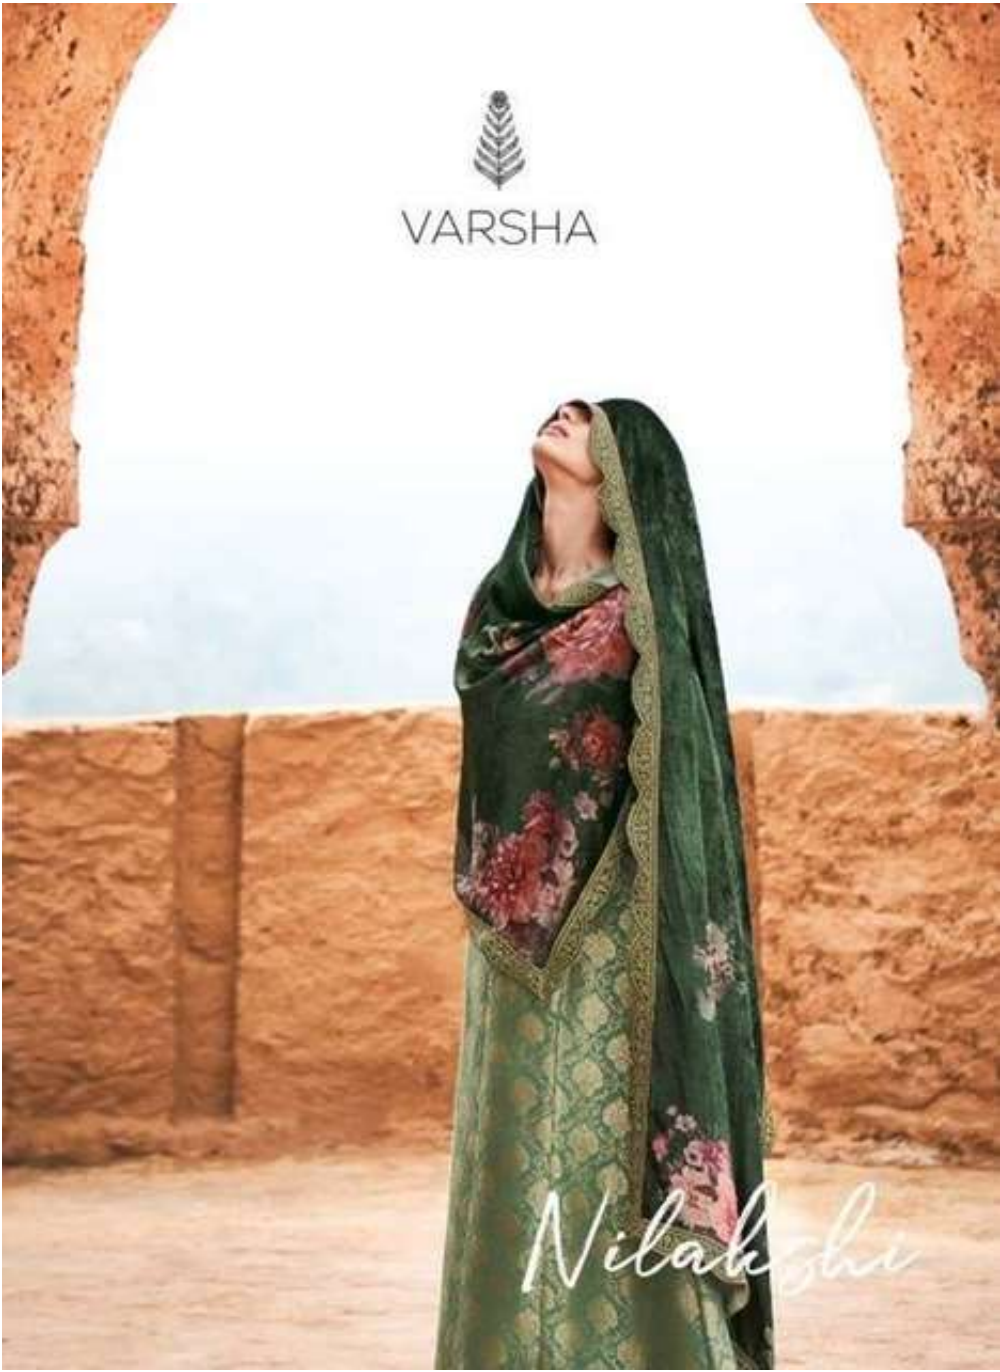

VARSHA

*Nilakshi*

VARSHA

*Nilakshi*

DESIGN	PRICE	DESCRIPTION
NK-21	2780	•TOP• KHINKHAB WOVEN SOLID WITH SCALLOPING BORDER
NK-22	2780	•BOTTOM• SILK PASHMINA SOLID
NK-23	2780	•DUPATTA• PLUSH VELVET DIGITAL PRINT WITH SCALLOP BORDER
NK-24	2780	

**TOTAL AMOUNT : 11,120/- +GST**

**TOTAL PIECES : 4**

FROM VARSHA FASHION

VARSHA

nk-21

nk-22

*Nilakshi*

nk-23

nk-24

VARSHA  
*Nilakshi*

PRODUCT DETAILS

- TOP : KHINKHAB WOVEN WITH SCALLOPING BORDER  
BOTTOM : SILK PASHMINA SOLID  
DUPATTA : PLUSH VELVET DIGITAL PRINT WITH SCALLOP BORDER

FROM VARSHA FASHION

VARSHA

*Nilakshi*