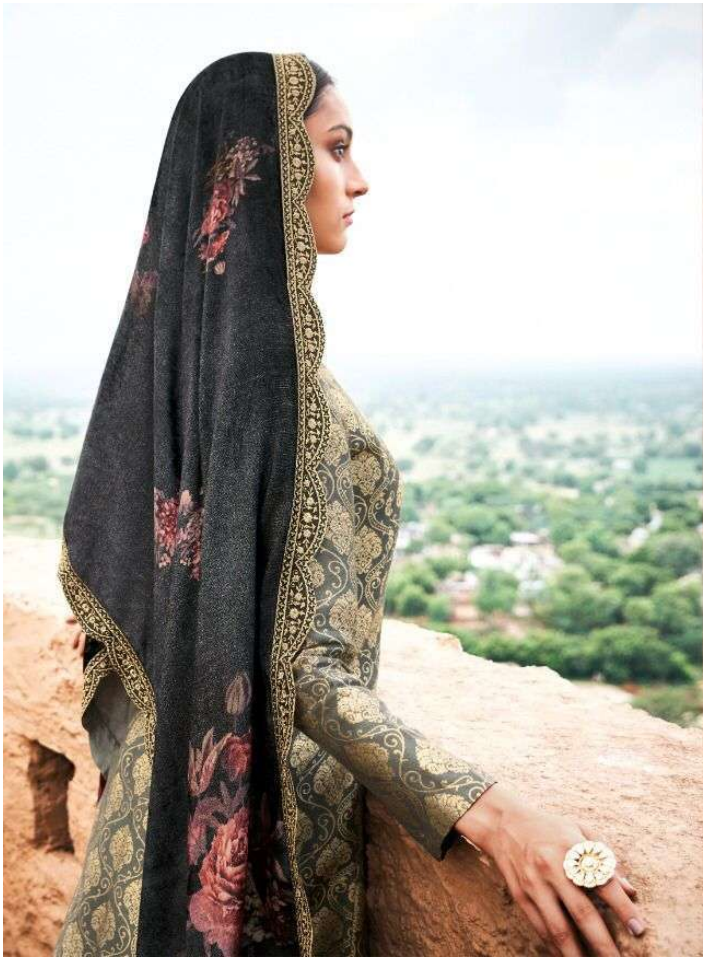

VARSHA

*Nilakshi*

VARSHA

*Nilakshi*

DESIGN	PRICE	DESCRIPTION
NK-21	2780	•TOP• KHINKHAB WOVEN SOLID WITH SCALLOPING BORDER
NK-22	2780	•BOTTOM• SILK PASHMINA SOLID
NK-23	2780	•DUPATTA• PLUSH VELVET DIGITAL PRINT WITH SCALLOP BORDER
NK-24	2780	

nk-24

VARSHA  
*Nilakshi*

PRODUCT DETAILS

- TOP : KHINKHAB WOVEN WITH SCALLOPING BORDER  
BOTTOM : SILK PASHMINA SOLID  
DUPATTA : PLUSH VELVET DIGITAL PRINT WITH SCALLOP BORDER

FROM VARSHA FASHION

VARSHA

*Nilakshi*