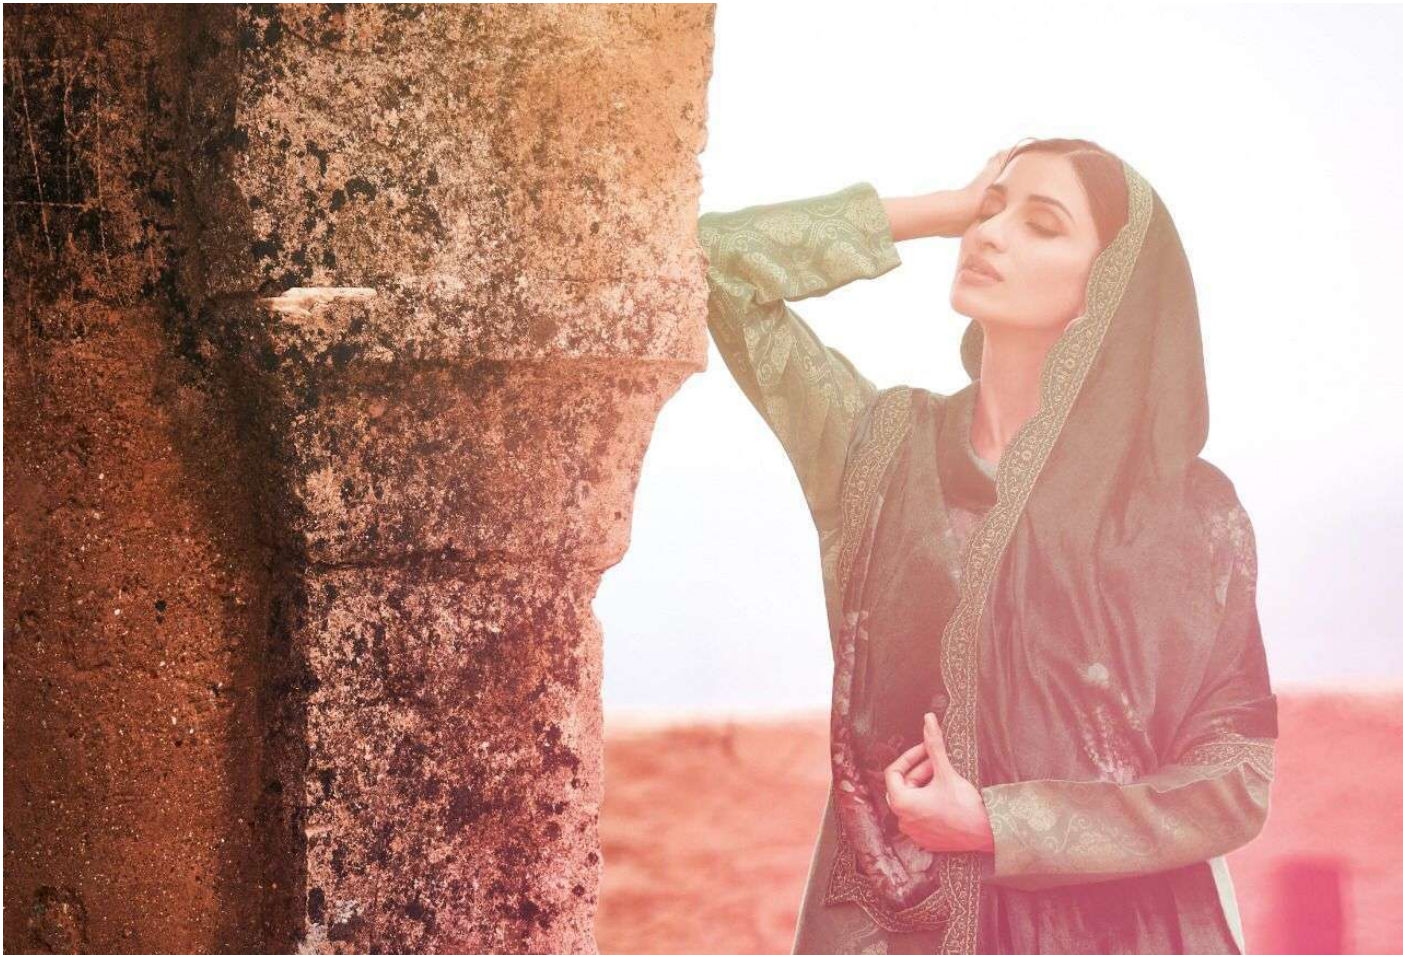

VARSHA

*Nilakshi*

VARSHA

*Nilakshi*

DESIGN	PRICE	DESCRIPTION
NK-21	2780	•TOP• KHINKHAB WOVEN SOLID WITH SCALLOPING BORDER
NK-22	2780	•BOTTOM• SILK PASHMINA SOLID
NK-23	2780	•DUPATTA• PLUSH VELVET DIGITAL PRINT WITH SCALLOP BORDER
NK-24	2780	

nk-24

VARSHA  
*Nilakshi*

PRODUCT DETAILS

- TOP : KHINKHAB WOVEN WITH SCALLOPING BORDER  
BOTTOM : SILK PASHMINA SOLID  
DUPATTA : PLUSH VELVET DIGITAL PRINT WITH SCALLOP BORDER

FROM VARSHA FASHION

VARSHA

*Nilakshi*