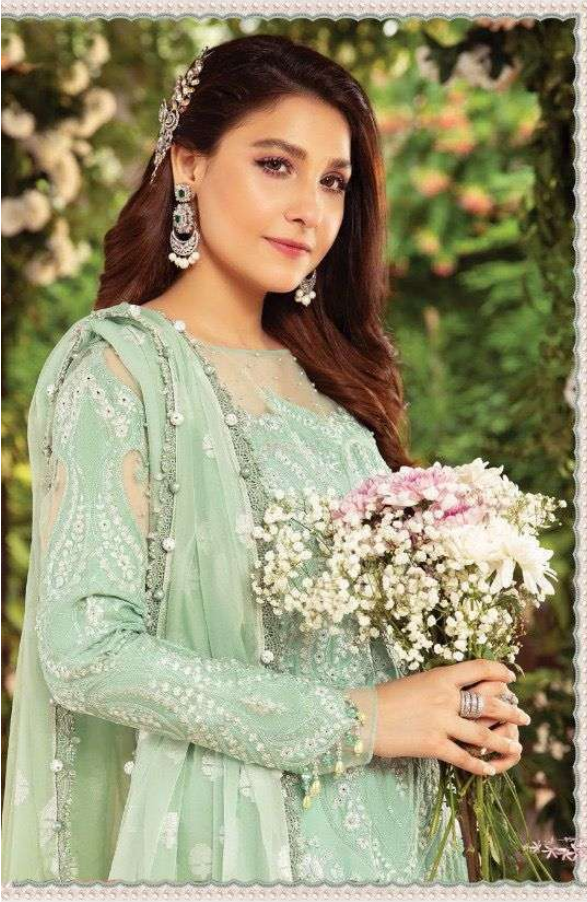

ZARQASH[®]
A BRAND BY KINXTIME

SATEEN MARIA.B

Z-2071

Top - Fox georgette heavy embroidered
Inner Bottom - Heavy santoon
Dupatta - Butterfly net heavy embroidered

Z-2072

Top - Fox georgette heavy embroidered
Inner Bottom - Heavy santoon
Dupatta - Butterfly net heavy embroidered

Z-2073

Top - Fox georgette heavy embroidered
Inner - Heavy santoon
Bottom - Heavy santoon embroidered
Dupatta - Chiffon digital printed

Z-2074

Top - Fox georgette heavy embroidered
T/B Inner - Heavy Santoon
Bottom - Fox Georgette
Dupatta - Nazneen heavy embroidered

Z-2075

Top - Fox georgette heavy embroidered
Inner Bottom - Heavy santoon
Dupatta - Butterfly net heavy embroidered

SATEEN MARIA.B

D.NO.	TOP	INNER + BOTTOM	DUPATTA	RATE
Z-2071	Fox georgette heavy embroidered	Heavy santoon embroidered	Butterfly net heavy embroidered	1270/-
Z-2072	Fox georgette heavy embroidered	Heavy santoon	Butterfly net heavy embroidered	1330/-
Z-2073	Fox georgette heavy embroidered	Heavy santoon embroidered	Chiffon digital printed	1200/-
Z-2074	Fox georgette heavy embroidered	Heavy santoon and Fox Georgette	Nazneen heavy embroidered	1200/-
Z-2075	Fox georgette heavy embroidered	Heavy santoon	Butterfly net heavy embroidered	1200/-

ZARQASH[®]
A BRAND BY KAYEYBAC

Z-2075

Top - Fox georgette heavy embroidered
Inner Bottom - Heavy santoon
Dupatta - Butterfly net heavy embroidered

ZARQASH®
A BRAND BY KAYTIK

Z-2071

Top - Fox georgette heavy embroidered
Inner Bottom - Heavy santoon embroidered
Dupatta - Butterfly net heavy embroidered