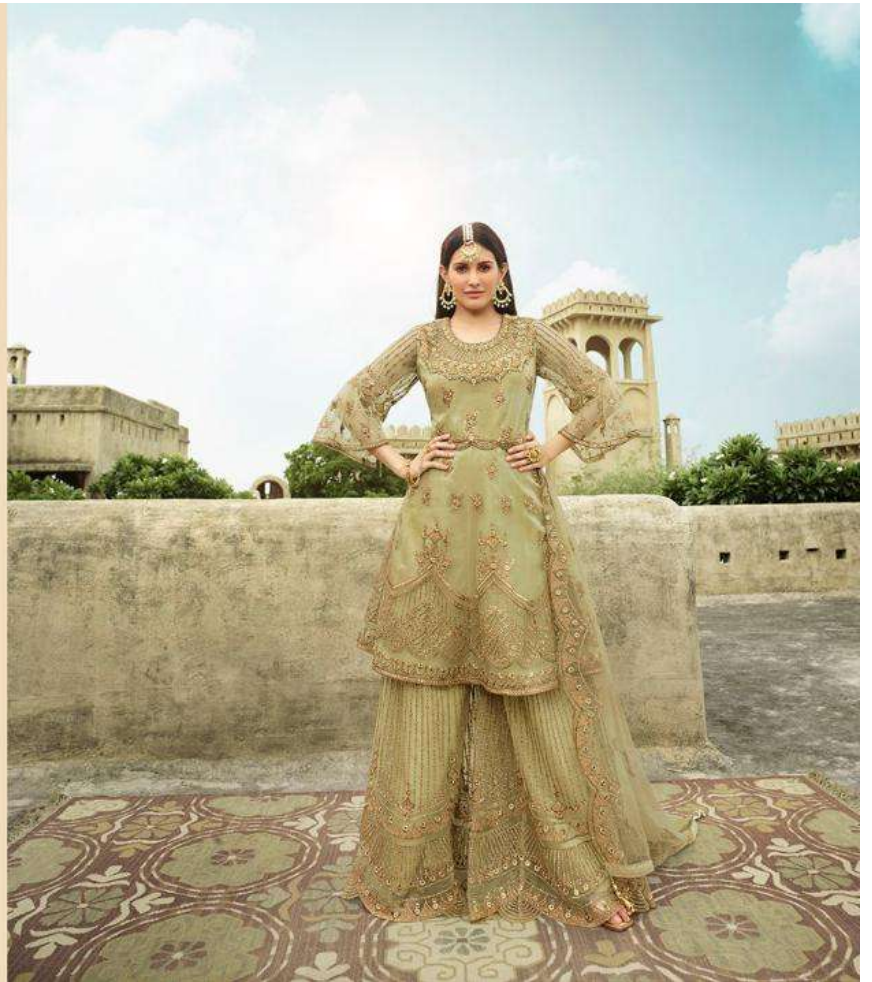

Elegant ✨ Radiance

SIMAR®
•15048•
— — —

Royal ✨ vibrancy

STMAR
-13050-

Elegant ✦ Radiance

Royal ✨ vibrancy

STIMAR[®]

A PRODUCT BY *Glassy*

Myro

by

AMAYRA

PRODUCT DETAILS

TOP

NET EMBROIDERY WITH SWAROVSKI WORK

INNER AND BOTTOM

PURE SANTOON