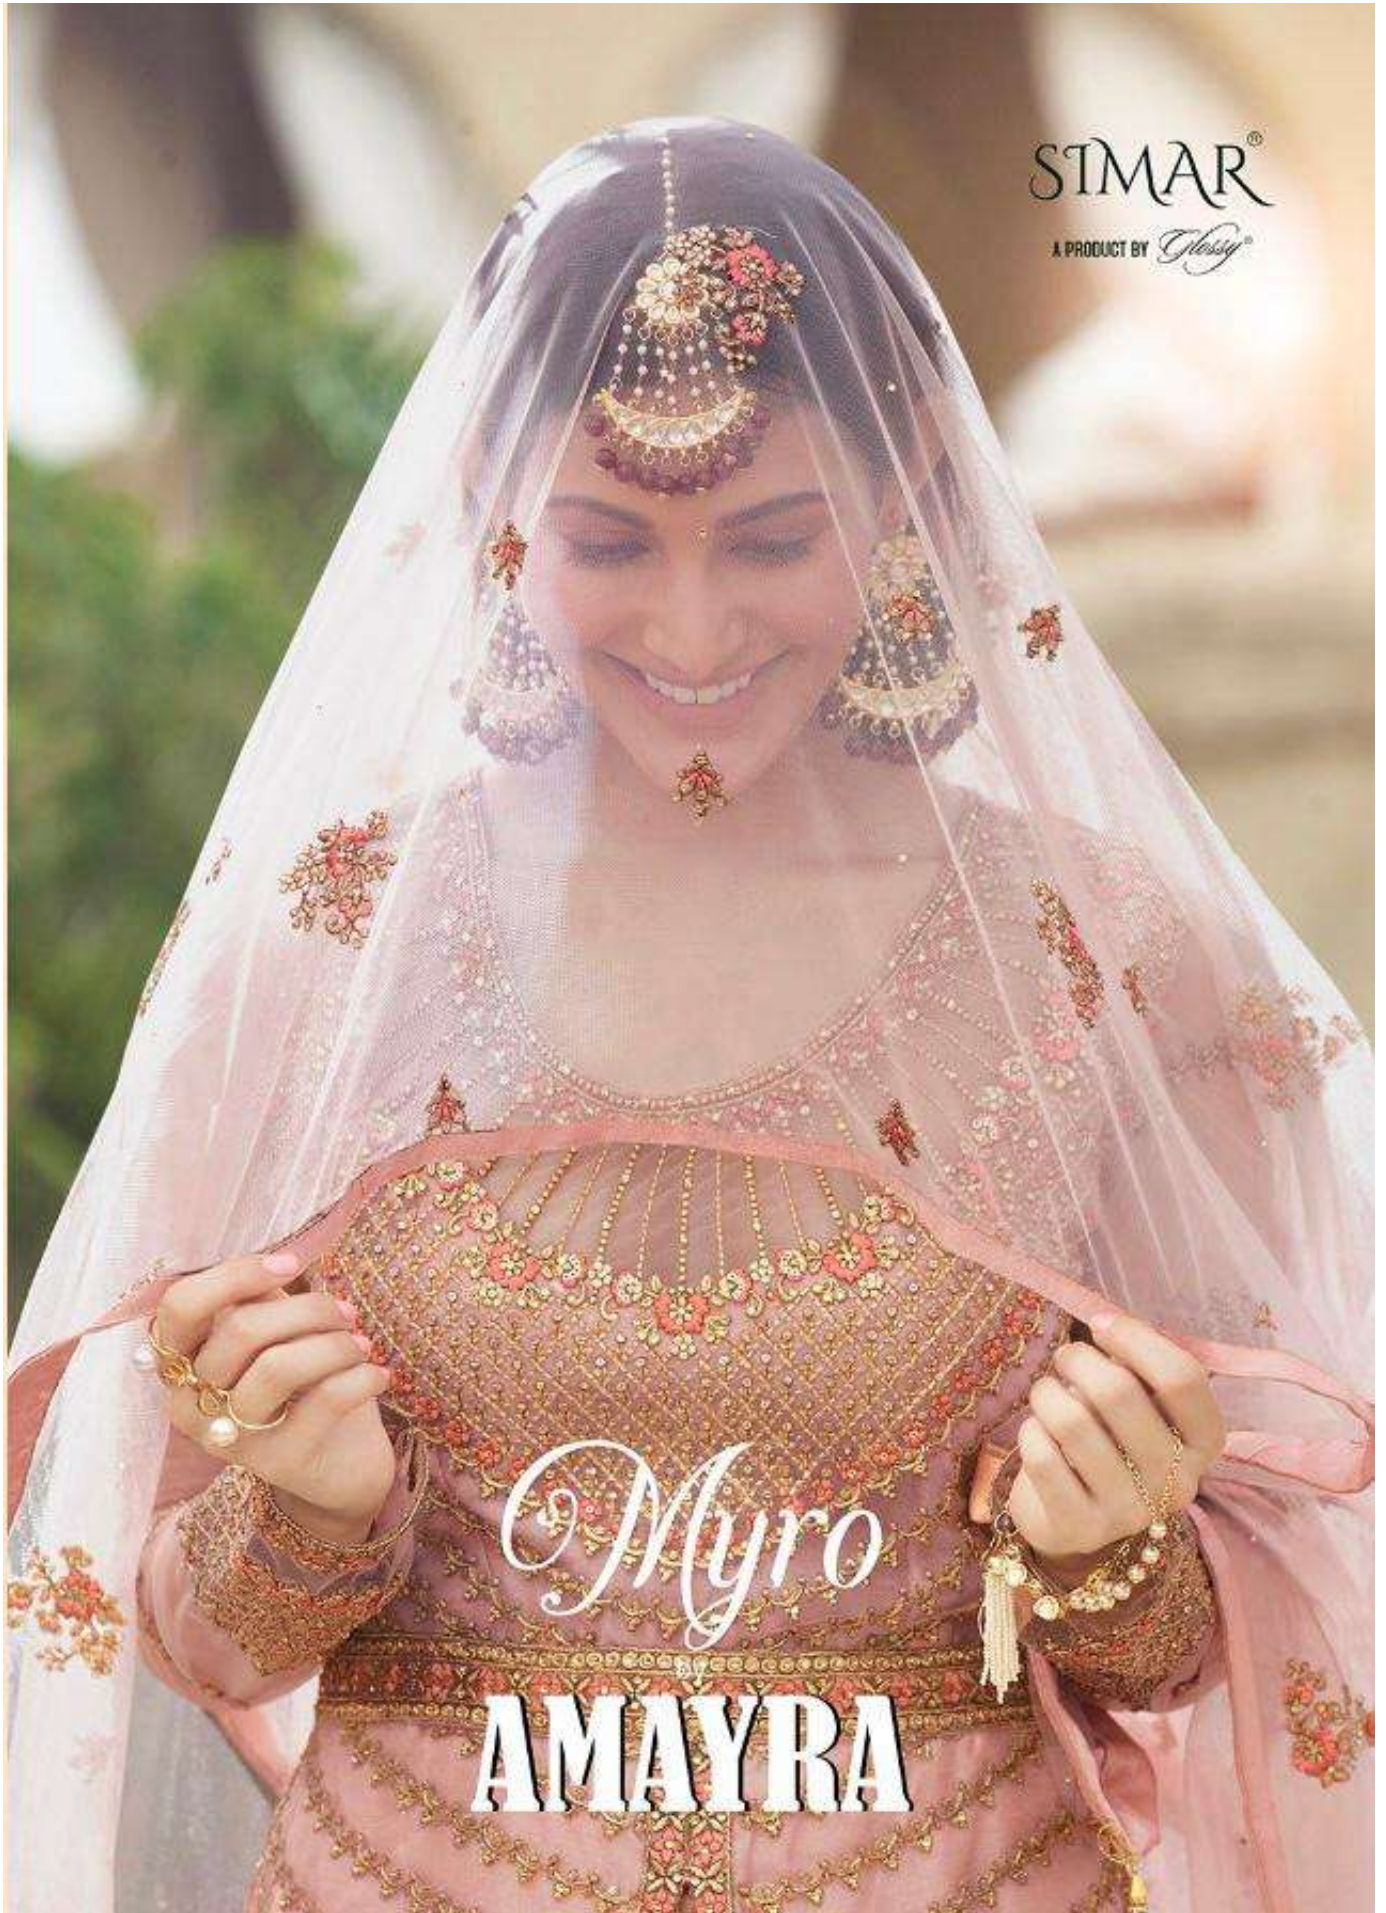

STIMAR®

A PRODUCT BY *Glossy*®

Myro

AMAYRA