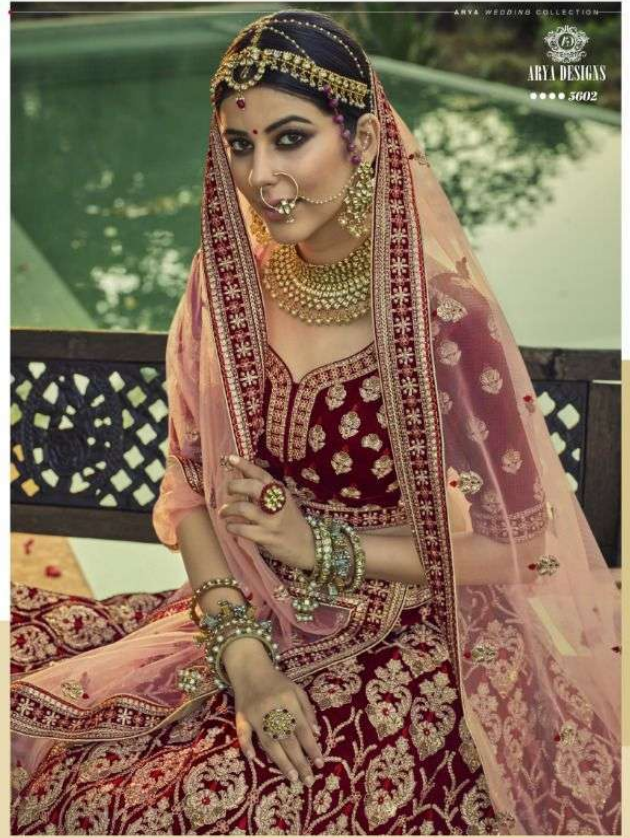

ARYA DESIGNS

GRACE *And* GRANDEUR

••••• 5602

SKU	MAIN COLOUR	BLOUSE FABRIC	LEHENGA FABRIC	DUPATTA FABRIC	SIZE(SEMI-STICH)	WORK	PRICE
5601	MAROON	VELVET	VELVET	SOFT NET	UPTO 42 INCHES BUST & WAIST	HAND WORK & EMBROIDERY	10085/-
5602	MAROON	VELVET	VELVET	SOFT NET	UPTO 42 INCHES BUST & WAIST	HAND WORK & EMBROIDERY	10645/-
5603	MAROON	VELVET	VELVET	SOFT NET	UPTO 42 INCHES BUST & WAIST	HAND WORK & EMBROIDERY	11205/-
5604	MAROON	VELVET	VELVET	SOFT NET	UPTO 42 INCHES BUST & WAIST	HAND WORK & EMBROIDERY	9525/-
5605	MAROON	VELVET	VELVET	SOFT NET	UPTO 42 INCHES BUST & WAIST	HAND WORK & EMBROIDERY	11205/-
5606	MAROON	VELVET	VELVET	SOFT NET	UPTO 42 INCHES BUST & WAIST	HAND WORK & EMBROIDERY	11205/-
5607	MAROON	VELVET	VELVET	SOFT NET	UPTO 42 INCHES BUST & WAIST	HAND WORK & EMBROIDERY	10420/-