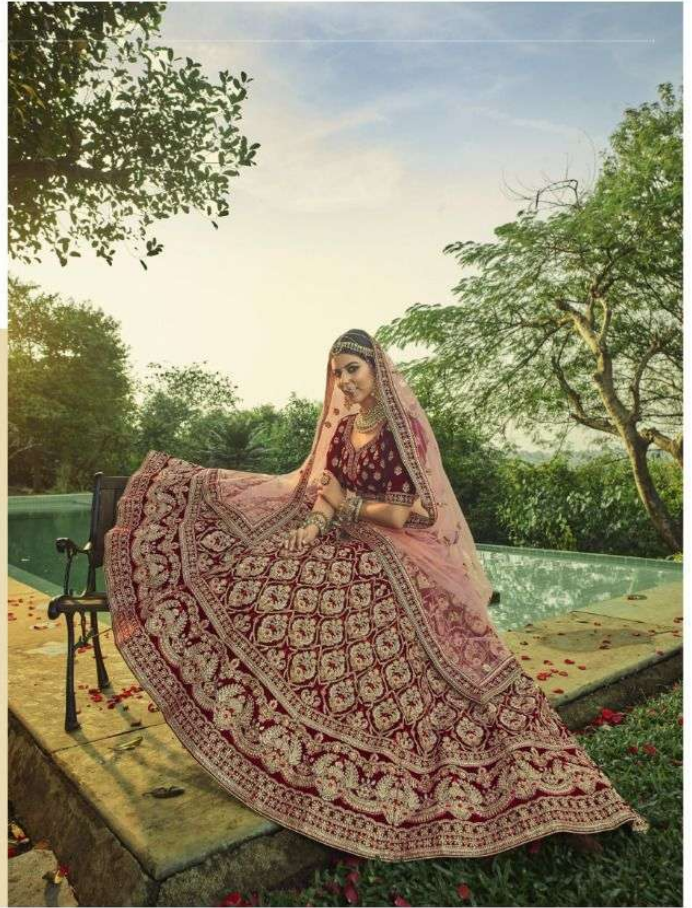

ARYA DESIGNS

GRACE *And* GRANDEUR

••••• 5602

SKU	MAIN COLOUR	BLOUSE FABRIC	LEHENGA FABRIC	DUPATTA FABRIC	SIZE(SEMI-STICH)	WORK	PRICE
5601	MAROON	VELVET	VELVET	SOFT NET	UPTO 42 INCHES BUST & WAIST	HAND WORK & EMBROIDERY	10085/-
5602	MAROON	VELVET	VELVET	SOFT NET	UPTO 42 INCHES BUST & WAIST	HAND WORK & EMBROIDERY	10645/-
5603	MAROON	VELVET	VELVET	SOFT NET	UPTO 42 INCHES BUST & WAIST	HAND WORK & EMBROIDERY	11205/-
5604	MAROON	VELVET	VELVET	SOFT NET	UPTO 42 INCHES BUST & WAIST	HAND WORK & EMBROIDERY	9525/-
5605	MAROON	VELVET	VELVET	SOFT NET	UPTO 42 INCHES BUST & WAIST	HAND WORK & EMBROIDERY	11205/-
5606	MAROON	VELVET	VELVET	SOFT NET	UPTO 42 INCHES BUST & WAIST	HAND WORK & EMBROIDERY	11205/-
5607	MAROON	VELVET	VELVET	SOFT NET	UPTO 42 INCHES BUST & WAIST	HAND WORK & EMBROIDERY	10420/-