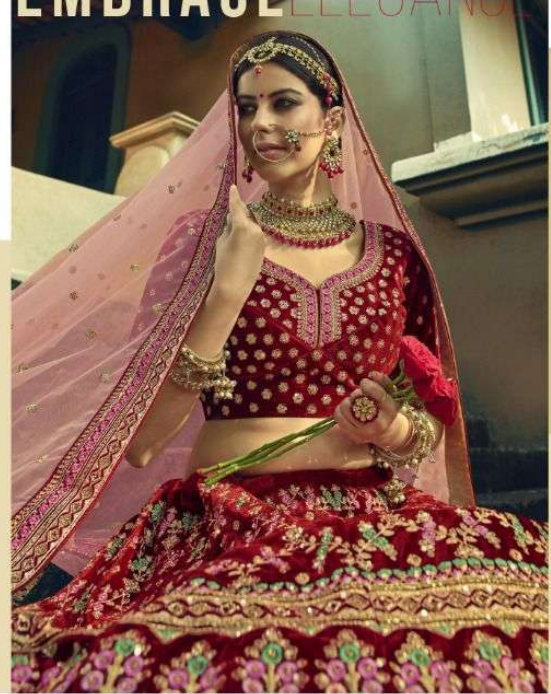

EMBRACE ELEGANCE