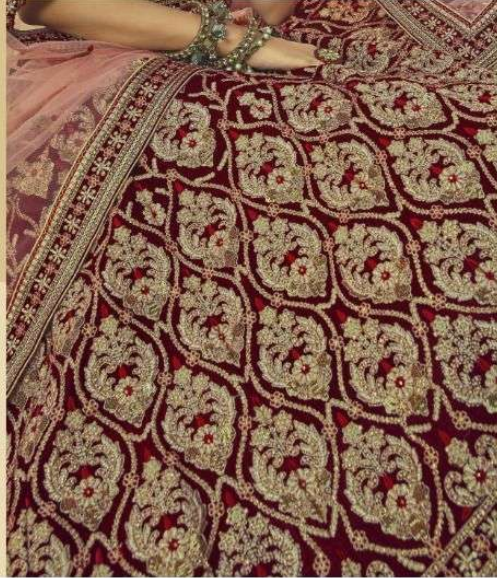

ARYA DESIGNS

GRACE *And* GRANDEUR

••••• 5602

SKU	MAIN COLOUR	BLOUSE FABRIC	LEHENGA FABRIC	DUPATTA FABRIC	SIZE(SEMI-STICH)	WORK	PRICE
5601	MAROON	VELVET	VELVET	SOFT NET	UPTO 42 INCHES BUST & WAIST	HAND WORK & EMBROIDERY	10085/-
5602	MAROON	VELVET	VELVET	SOFT NET	UPTO 42 INCHES BUST & WAIST	HAND WORK & EMBROIDERY	10645/-
5603	MAROON	VELVET	VELVET	SOFT NET	UPTO 42 INCHES BUST & WAIST	HAND WORK & EMBROIDERY	11205/-
5604	MAROON	VELVET	VELVET	SOFT NET	UPTO 42 INCHES BUST & WAIST	HAND WORK & EMBROIDERY	9525/-
5605	MAROON	VELVET	VELVET	SOFT NET	UPTO 42 INCHES BUST & WAIST	HAND WORK & EMBROIDERY	11205/-
5606	MAROON	VELVET	VELVET	SOFT NET	UPTO 42 INCHES BUST & WAIST	HAND WORK & EMBROIDERY	11205/-
5607	MAROON	VELVET	VELVET	SOFT NET	UPTO 42 INCHES BUST & WAIST	HAND WORK & EMBROIDERY	10420/-