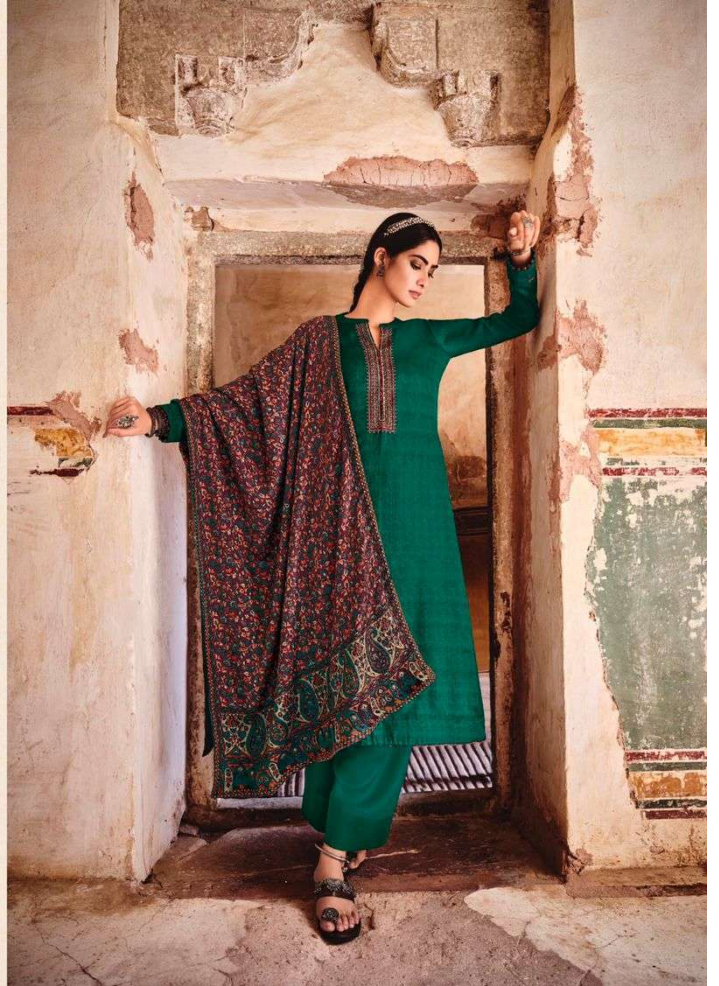

ممتاز آرٹس
MUMTAZ ARTS
Range de Luxe

Kani Cashmeres
4001