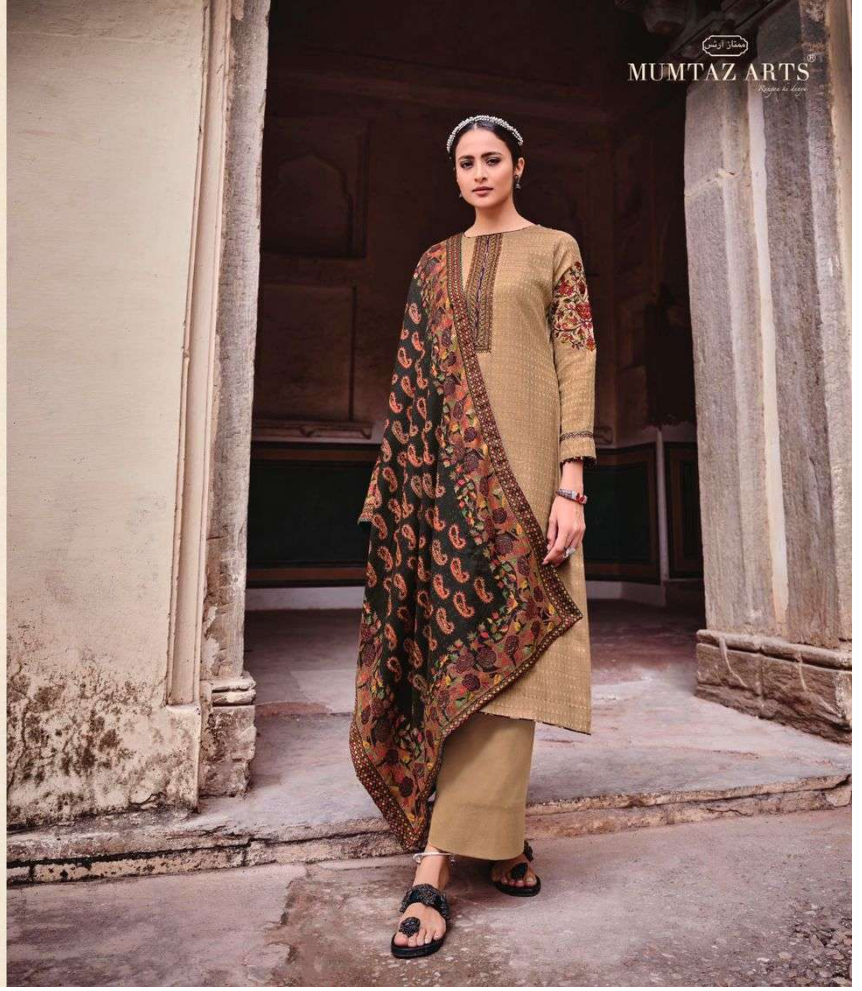

ممتاز آرٹس
MUMTAZ ARTS
Kashmir & Sarees