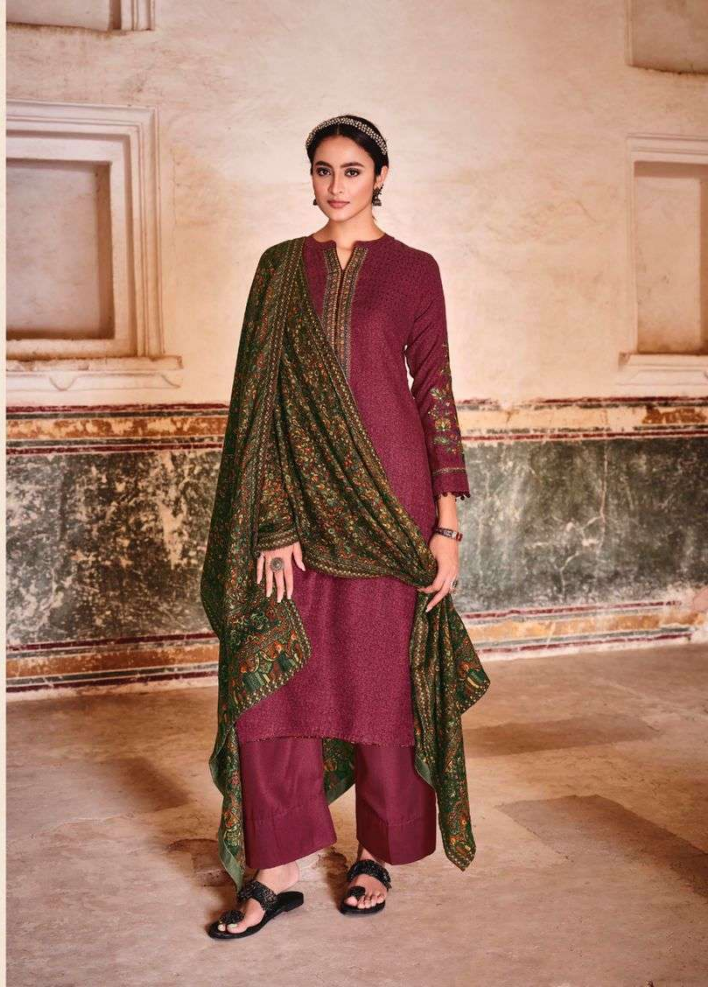

ممتاز آرٹس
MUMTAZ ARTS®
Purveyors of Design

Kani Cashmeres
4006