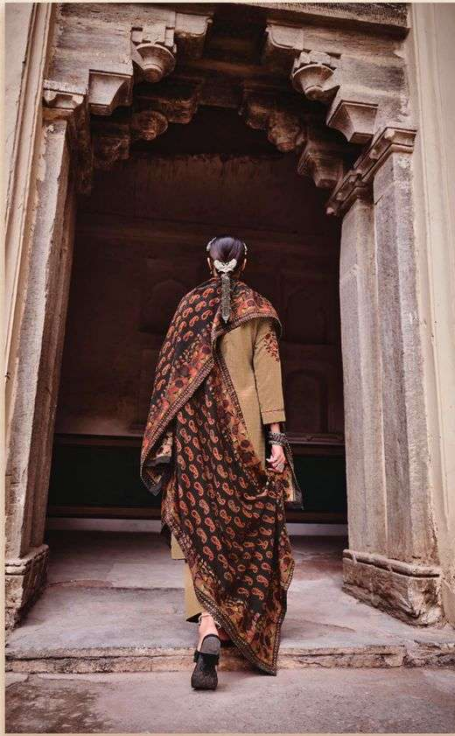

ممتاز آرٹس
MUMTAZ ARTS
Purveyors of Design

Kani Cashmeres
4004