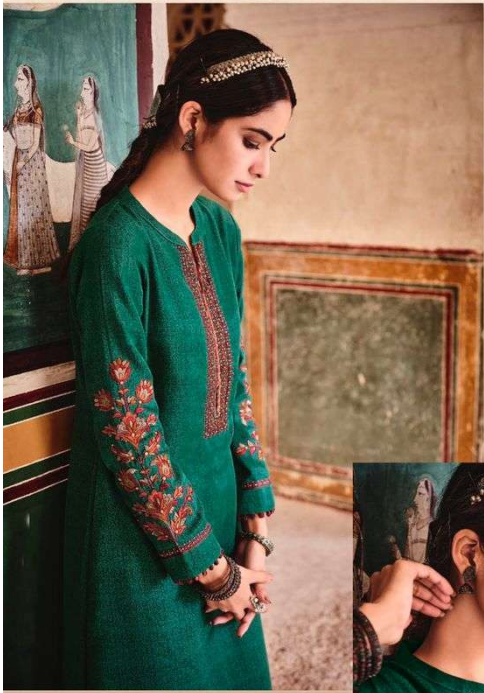

ممتاز آرٹس
MUMTAZ ARTS
Range de Luxe

Kani Cashmeres
4001