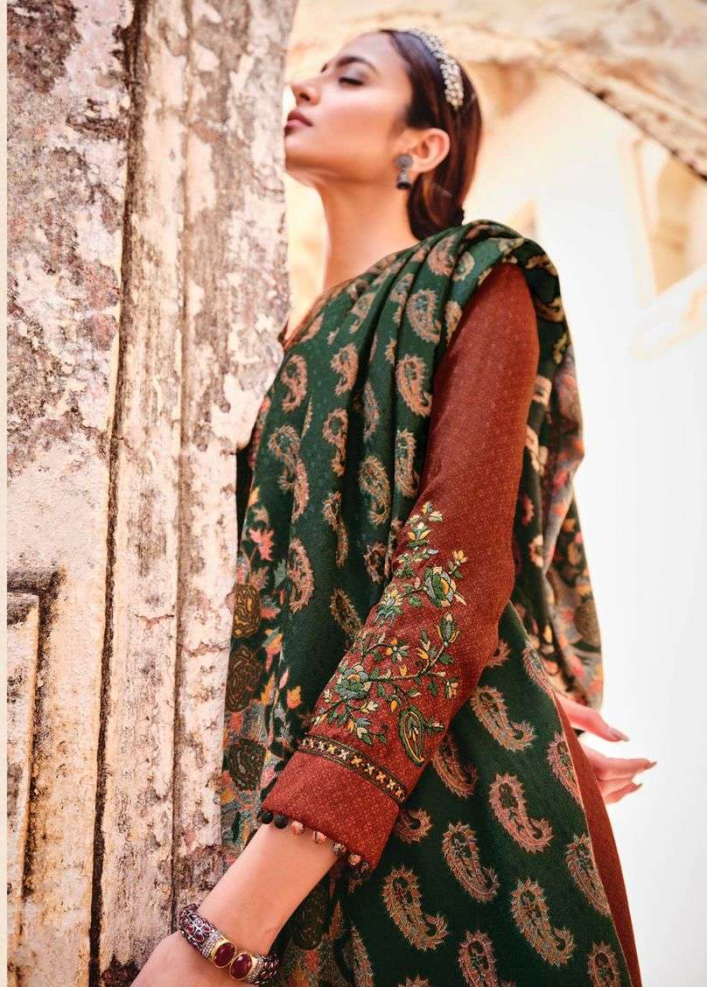

ممتاز آرٹس
MUMTAZ ARTS
Purveyors of Elegance