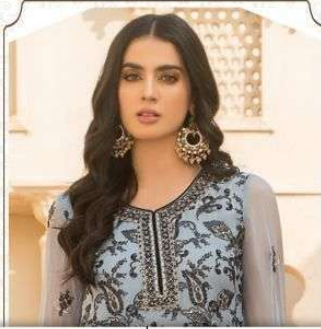

**SHANAYA**<sup>®</sup>

*Rose* **ERINA**

HELLO TO EVERYONE

D.NO	TOP	INNER	BOTTOM	DUPATTA
14001	FOX GEORGETTE (HEAVY EMBROIDERY)	SANTOON	SANTOON	HEAVY NAZMEEN
14002	FOX GEORGETTE (HEAVY EMBROIDERY)	SANTOON	SANTOON	HEAVY NAZMEEN
14003	FOX GEORGETTE (HEAVY EMBROIDERY)	SANTOON	SANTOON	HEAVY NAZMEEN