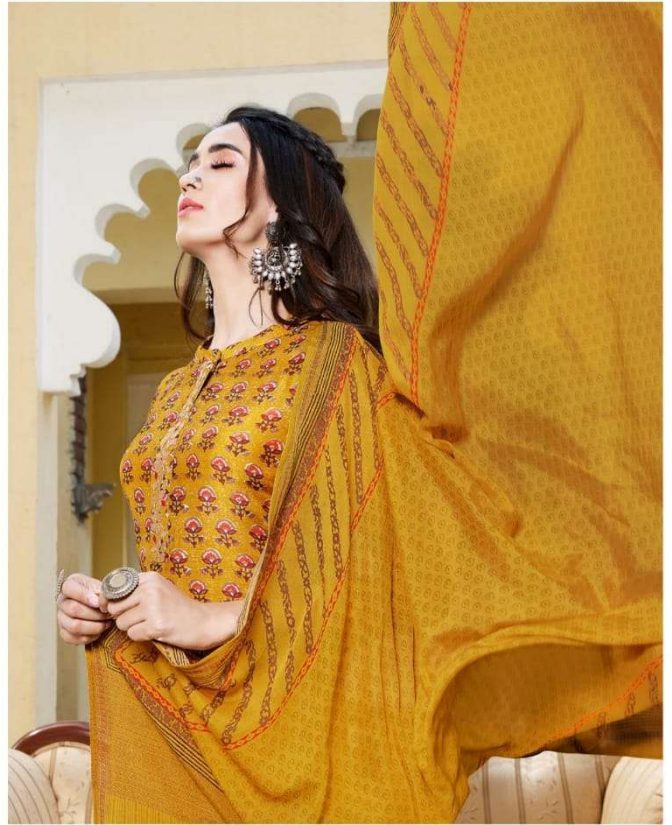

SBS

ETHNIC FASHION

Nirali

S-3281

S-3282

S-3285

S-3286

S-3283

S-3284

S-3287

S-3288

FASHION  
MISS  
MATCH  
S-3287

OPINION  
CHANGE  
S-3285

S-3288

S-3286

Fashion is inspiration by youth & nostalgia & draws inspiration into the best of the past...

COMFORTABLE  
& LOVABLE

S-3281

Drape in  
your Style

S-3284

MODERN  
ROM  
ANCE

MINIMA  
LIST  
MOMENTS

S-3283

SB