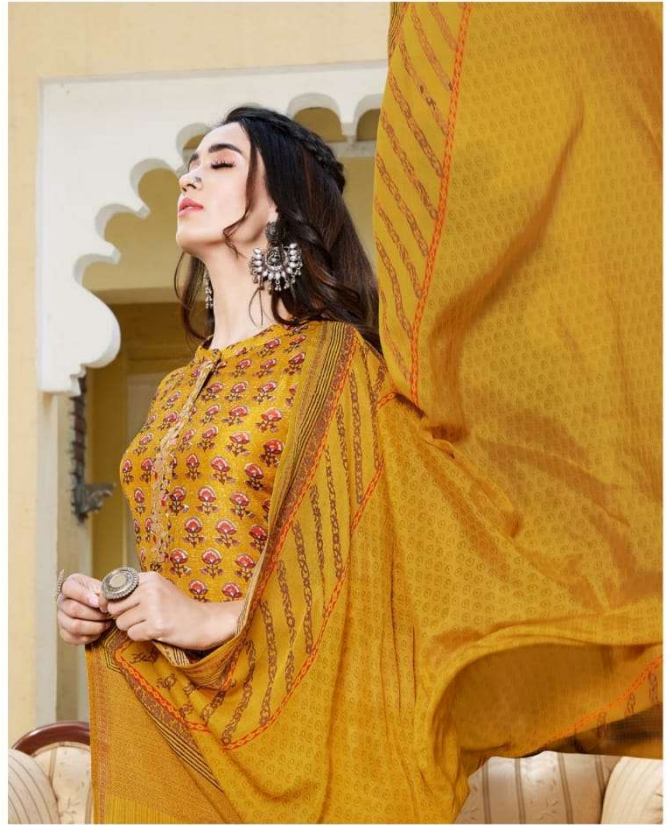

SBS

ETHNIC FASHION

Nirali

S-3281

S-3282

S-3285

S-3286

S-3283

S-3284

S-3287

S-3288

FASHION
MISS
MATCH
S-3287

OPINION
CHANGE
S-3285

S-3288

Fashion is inspiration by youth & nostalgia & draws inspiration into the best of the past...

COMFORTABLE
& LOVABLE