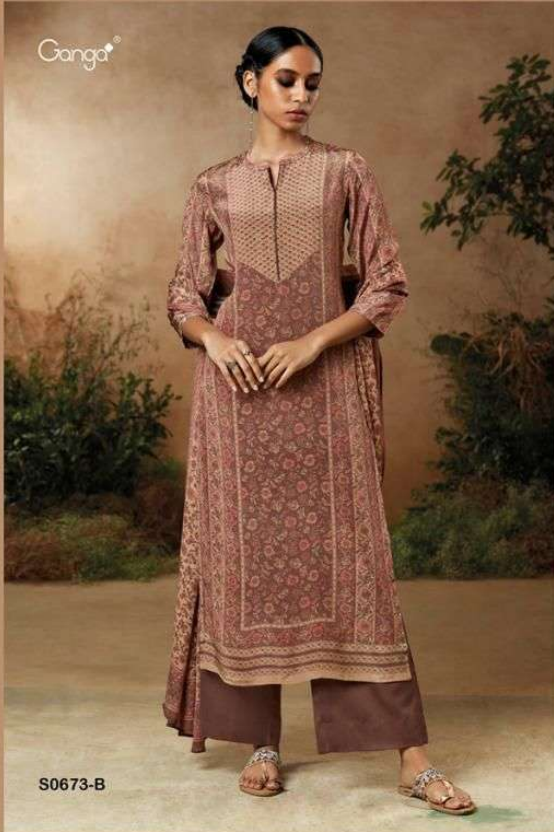

Ganga®

S0673-A

Ganga®

D.NO.S0673
WILLA

PRODUCT NAME	WILLA
D.NO.	S0673
DESCRIPTION	<p>TOP PREMIUM BEMBERG CREPE PRINTED WITH HAND WORK</p> <p>BOTTOM PREMIUM CREPE SOLID</p> <p>DUPATTA FINEST CHINNON PRINTED</p>
HSN CODE	540834
WHOLESALE PRICE	2175/- EACH+GST(EXTRA)