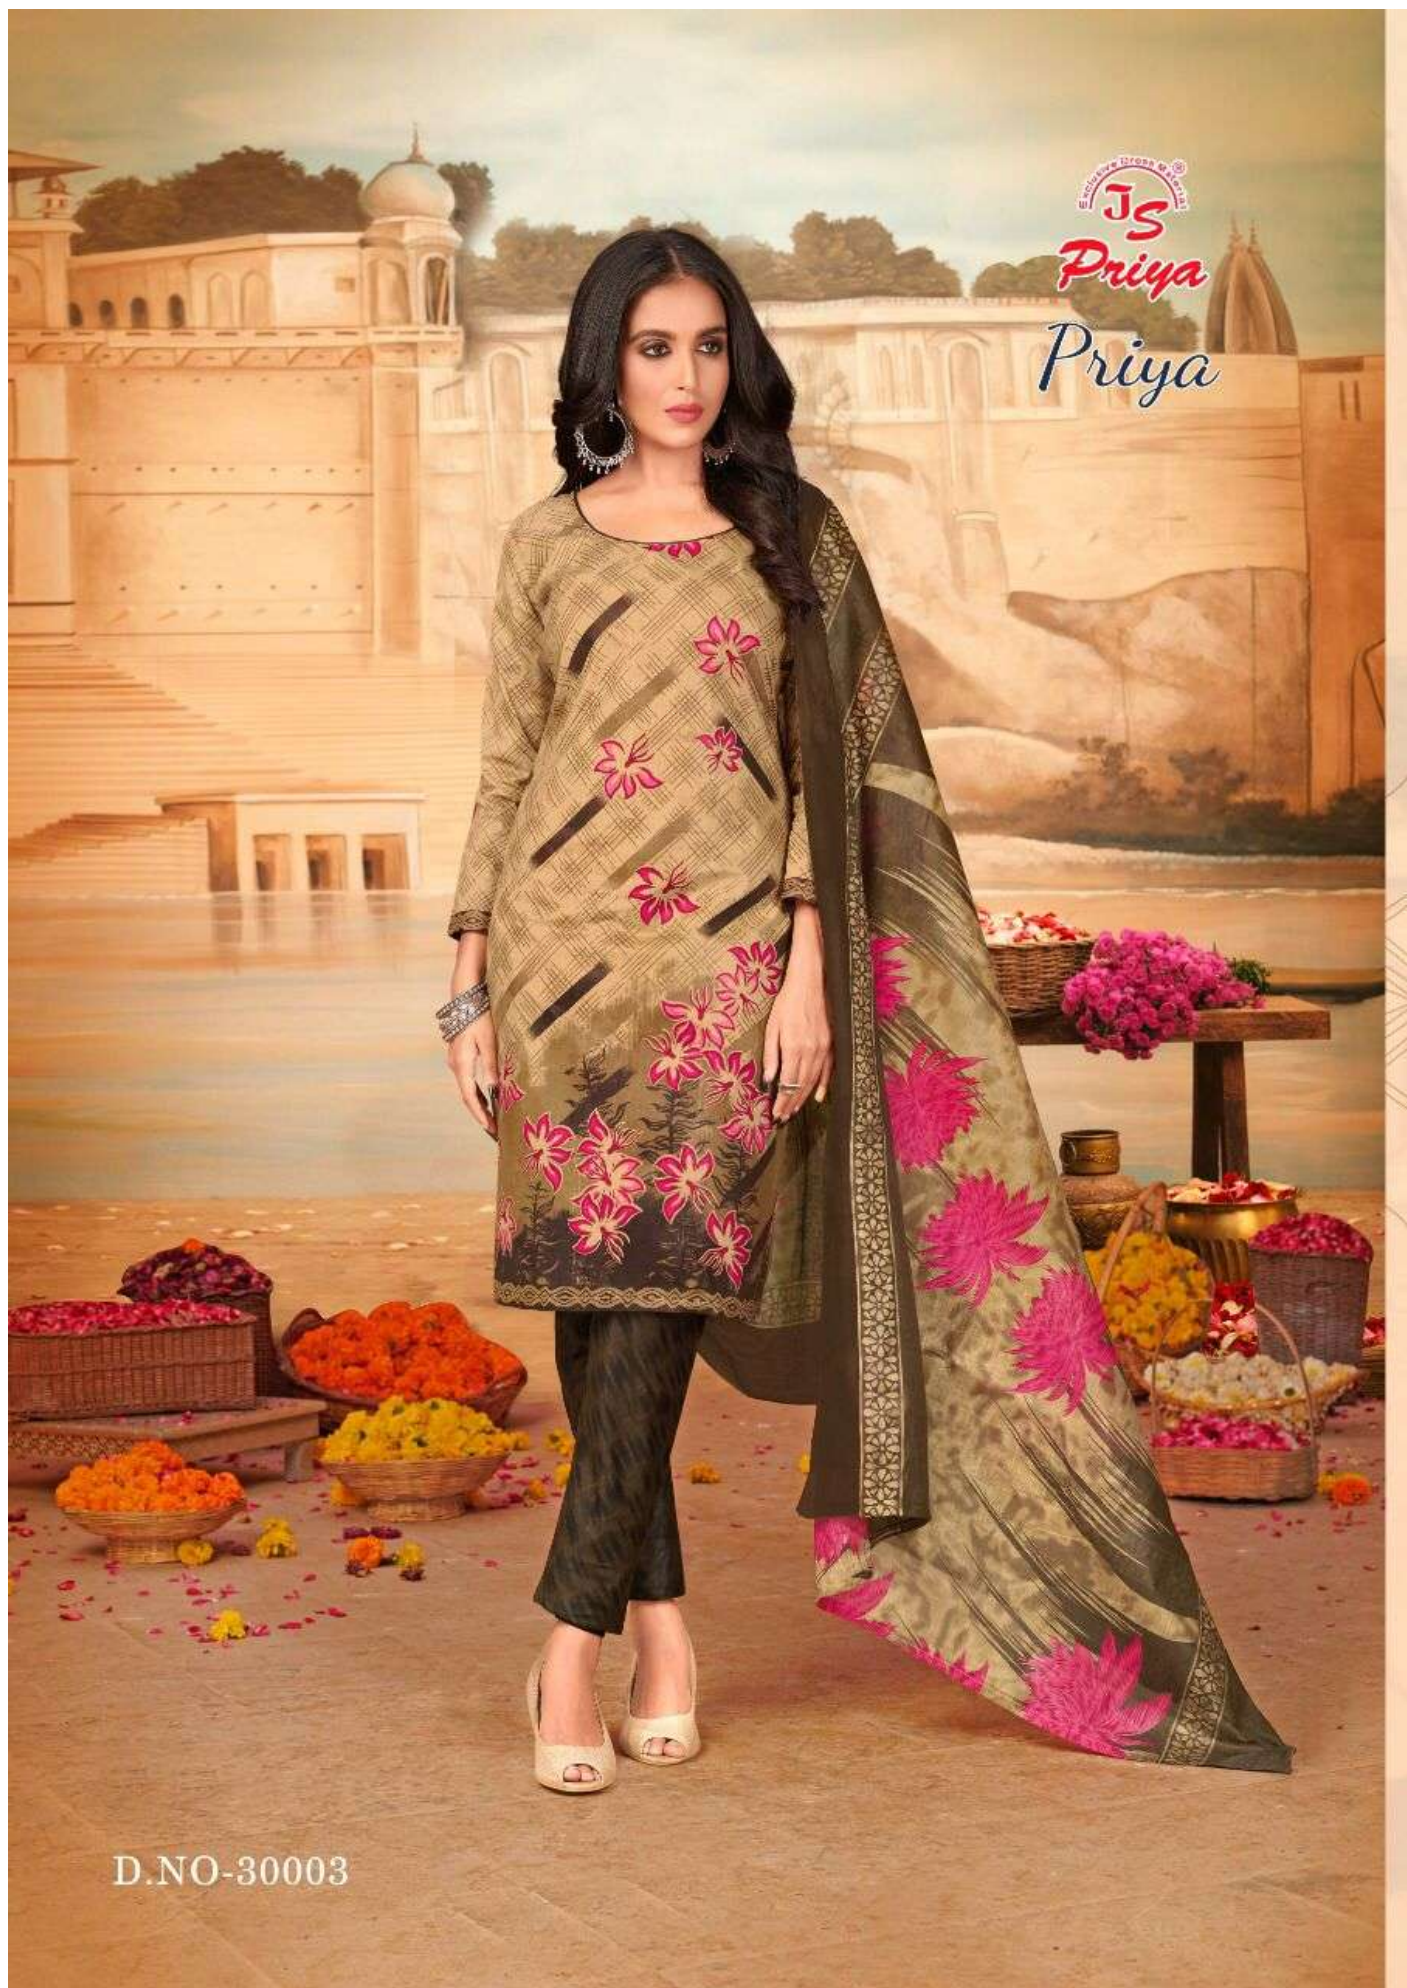

JS
Priya
Priya

D.NO-30003