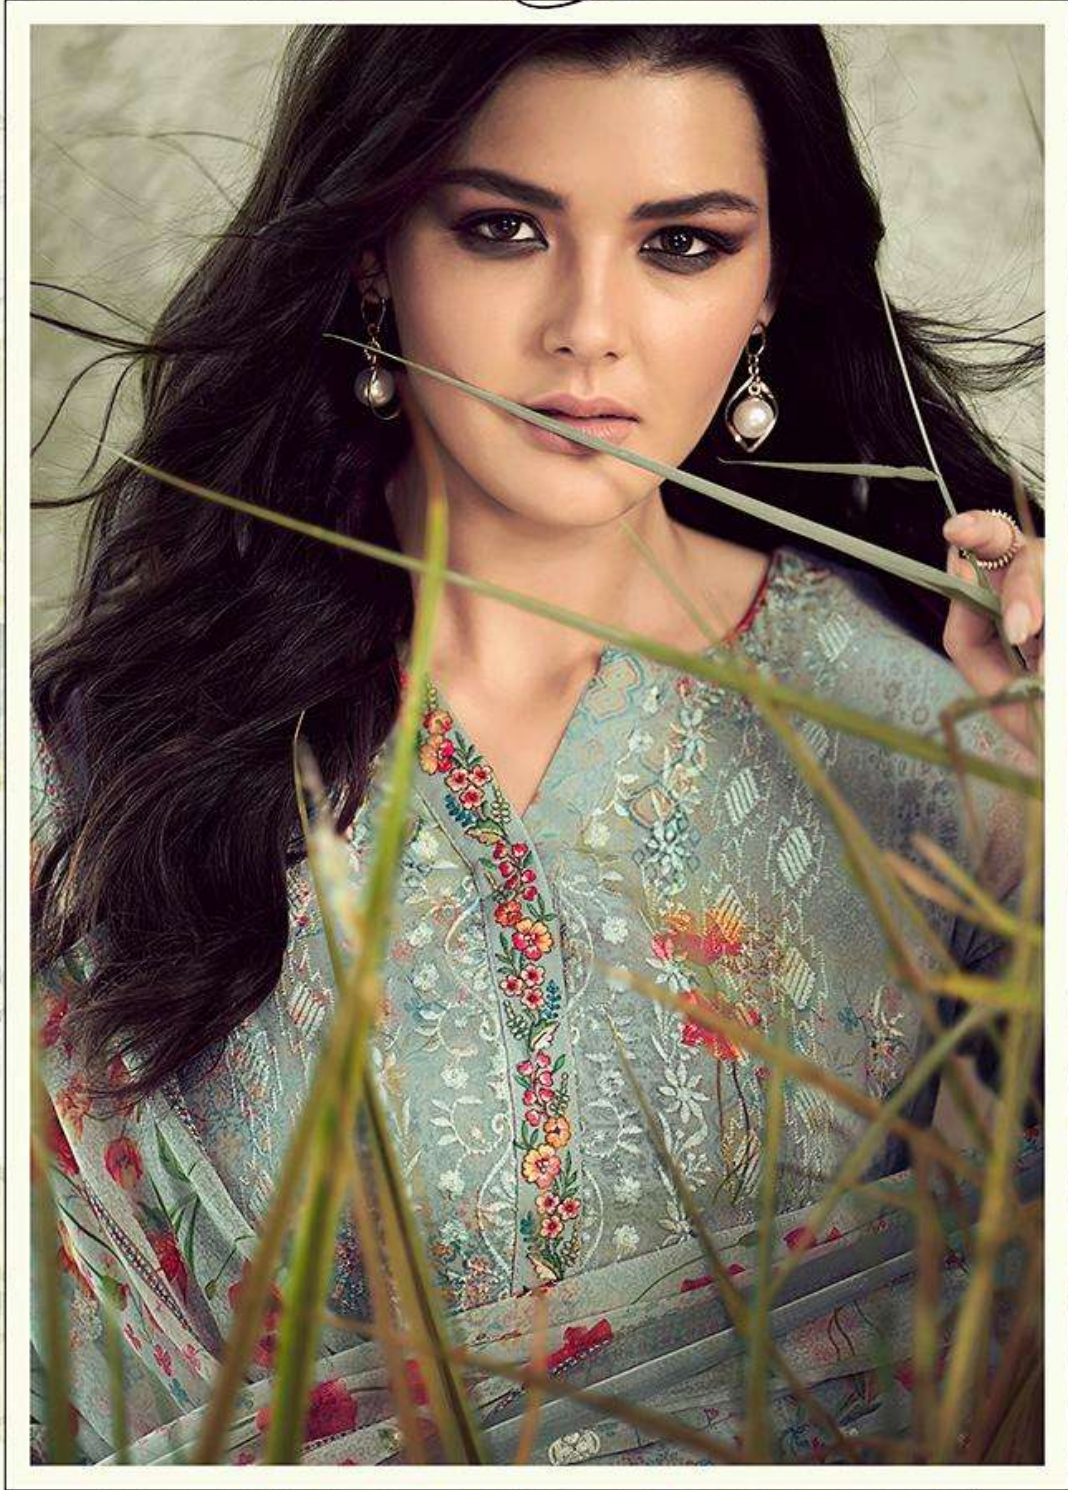

*Glossy*

Crescent

*Glossy*

2205

*Glossy*

**PRODUCT DETAILS**

**TOP**

PURE VISCOS GEORGETTE WITH EMBROIDERY  
DIGITAL PRINT

**INNER & BOTTOM**

PURE JAM SATIN

**DUPATTA**

GEORGETTE DIGITAL PRINT WITH SEQUENCE  
EMBROIDERY

**g**<sup>TM</sup>

*Glossy*

Crescent

*Glossy*

Crescent

*Glossy*

2205

2206

2207

2208

2209

2210