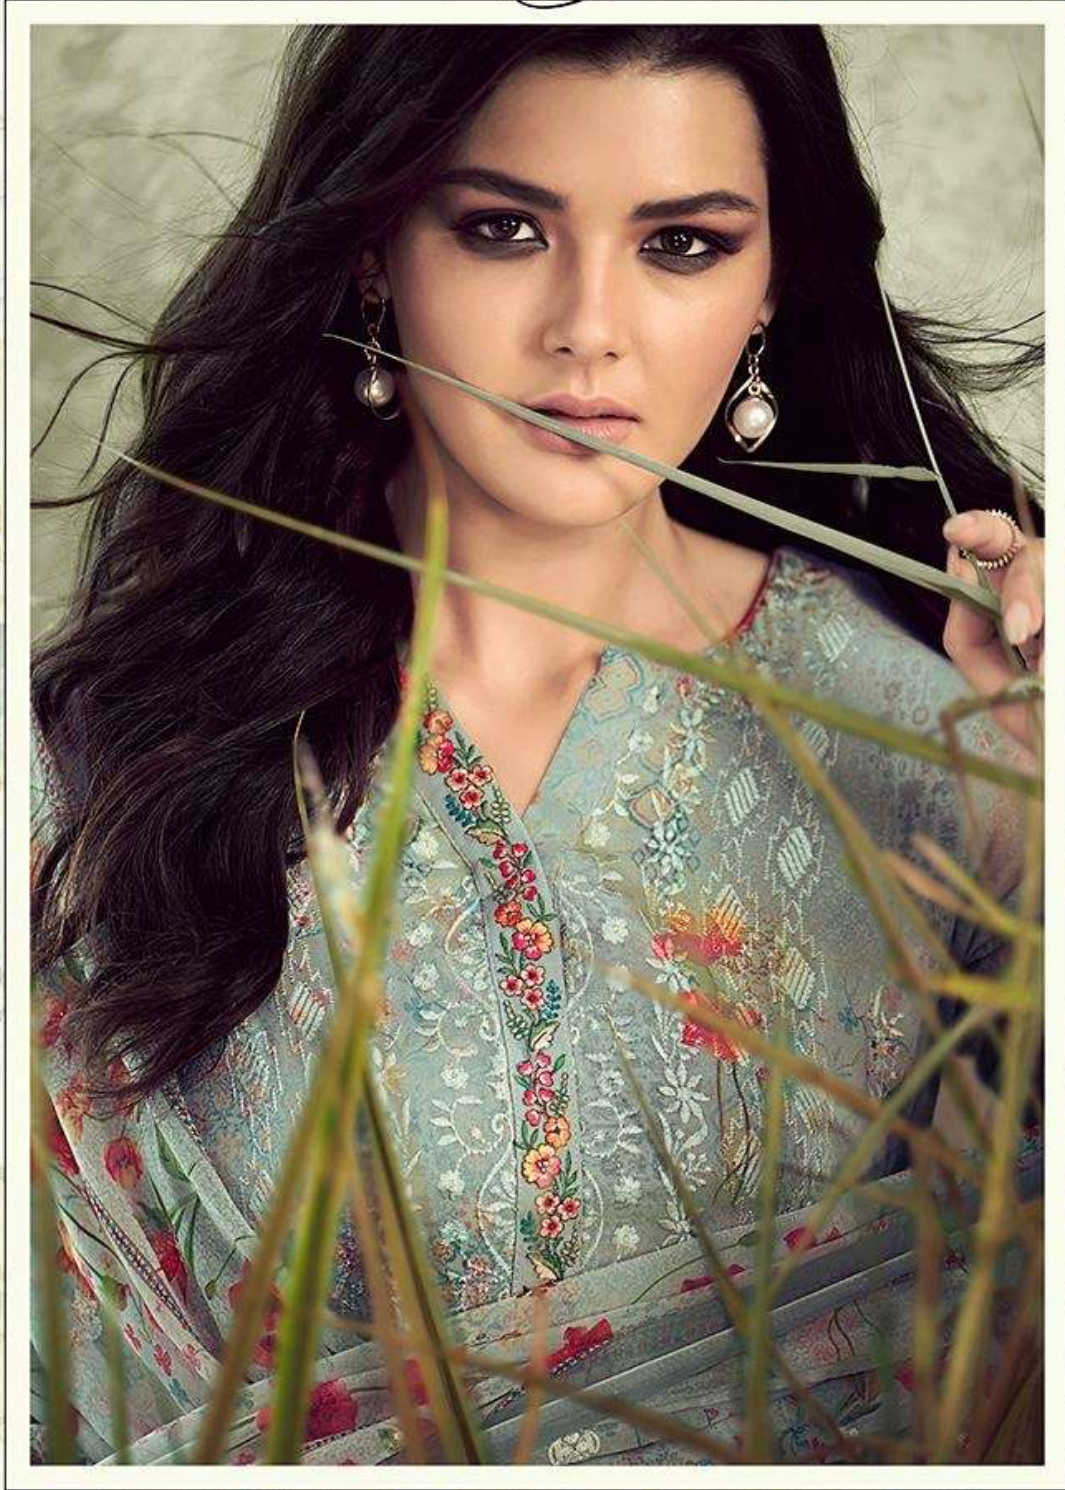

*Glossy*

Crescent

*Glossy*

2205

*Glossy*

**PRODUCT DETAILS**

**TOP**

PURE VISCOS GEORGETTE WITH EMBROIDERY  
DIGITAL PRINT

**INNER & BOTTOM**

PURE JAM SATIN

**DUPATTA**

GEORGETTE DIGITAL PRINT WITH SEQUENCE  
EMBROIDERY

**g**<sup>TM</sup>

*Glossy*

Crescent

*Glossy*

Crescent

*Glossy*

2205

2206

2207

2208

2209

2210