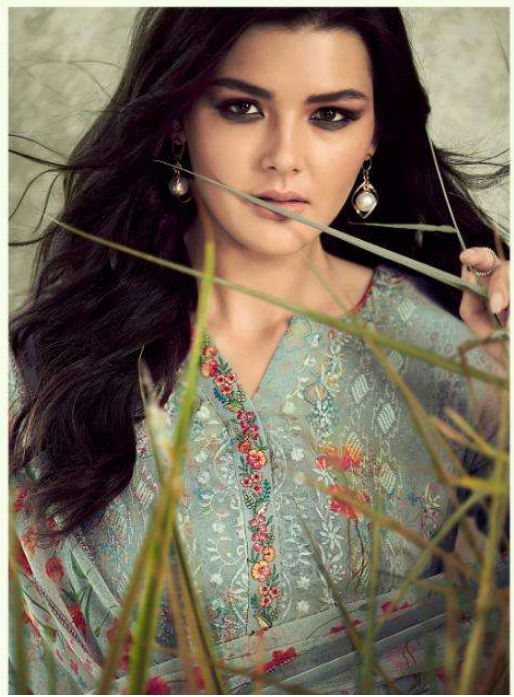

*Glossy*

Crescent

*Glossy*

2205

*Glossy*

**PRODUCT DETAILS**

**TOP**

PURE VISCOS GEORGETTE WITH EMBROIDERY  
DIGITAL PRINT

**INNER & BOTTOM**

PURE JAM SATIN

**DUPATTA**

GEORGETTE DIGITAL PRINT WITH SEQUENCE  
EMBROIDERY

**g**<sup>TM</sup>

*Glossy*

Crescent

*Glossy*

Crescent

*Glossy*

2205

2206

2207

2208

2209

2210