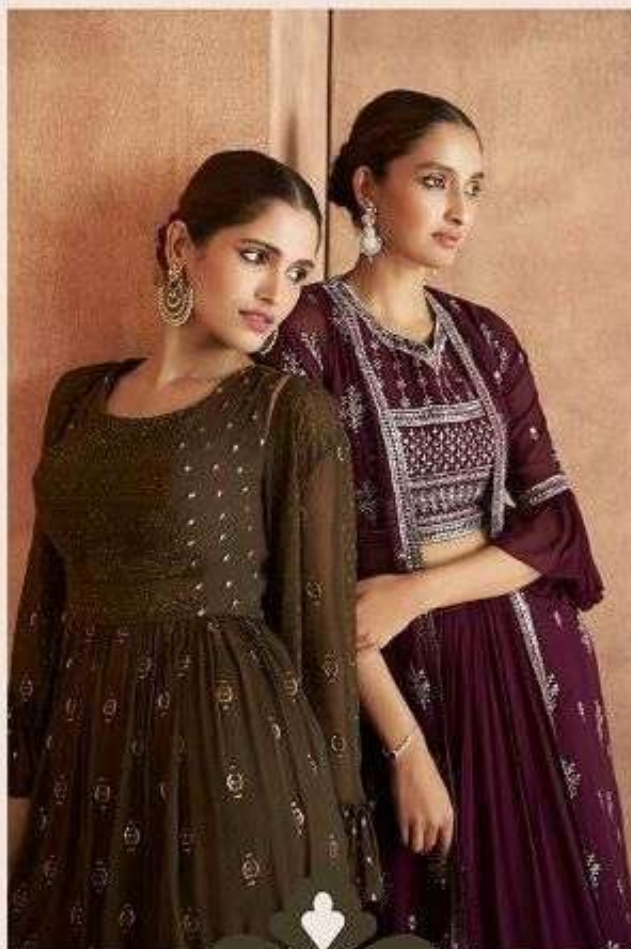

SAYURI[®]
Designer

ATTIRES

SAYURI®
Designer

GLAMOROUS

D NO : 9101

SAYURI[®]
Designer

ATTIRES

D NO : 9101