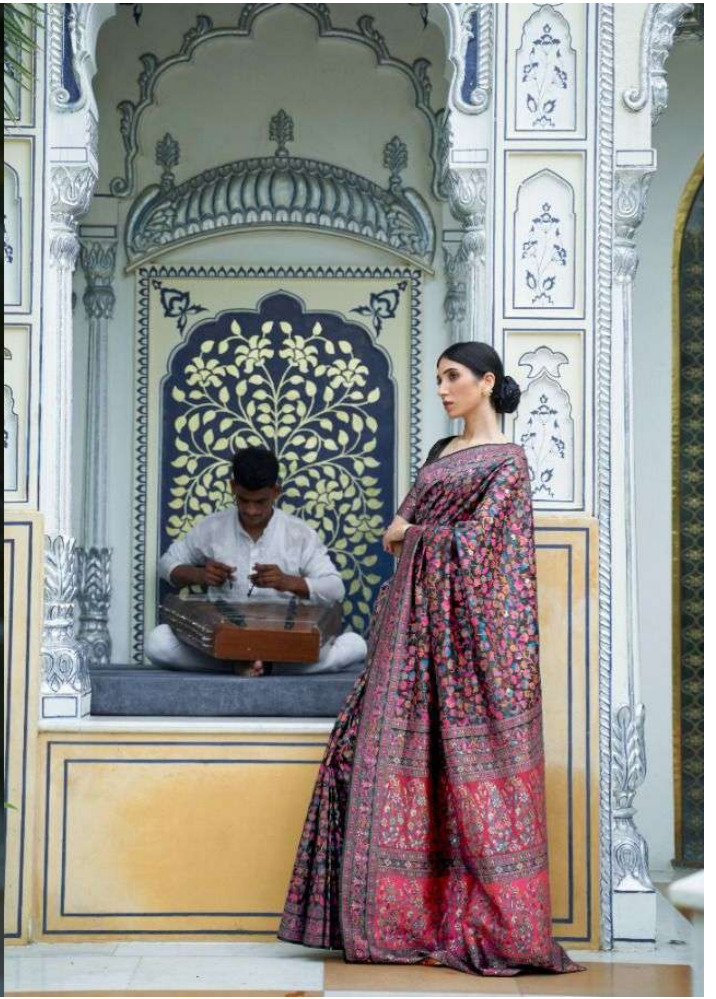

# KASHIFA SILK

KASHMIRI MODAL HANDLOOM WEAVING 201004

*A Fashion Fairy*  
kashmiri classics // goddess-like // mind-blowing  
indian banarasi saris

RAIEX  
201006

RAJTEX<sup>®</sup>

*Aradhya*

Print sarees | Lehengas | Silk sarees