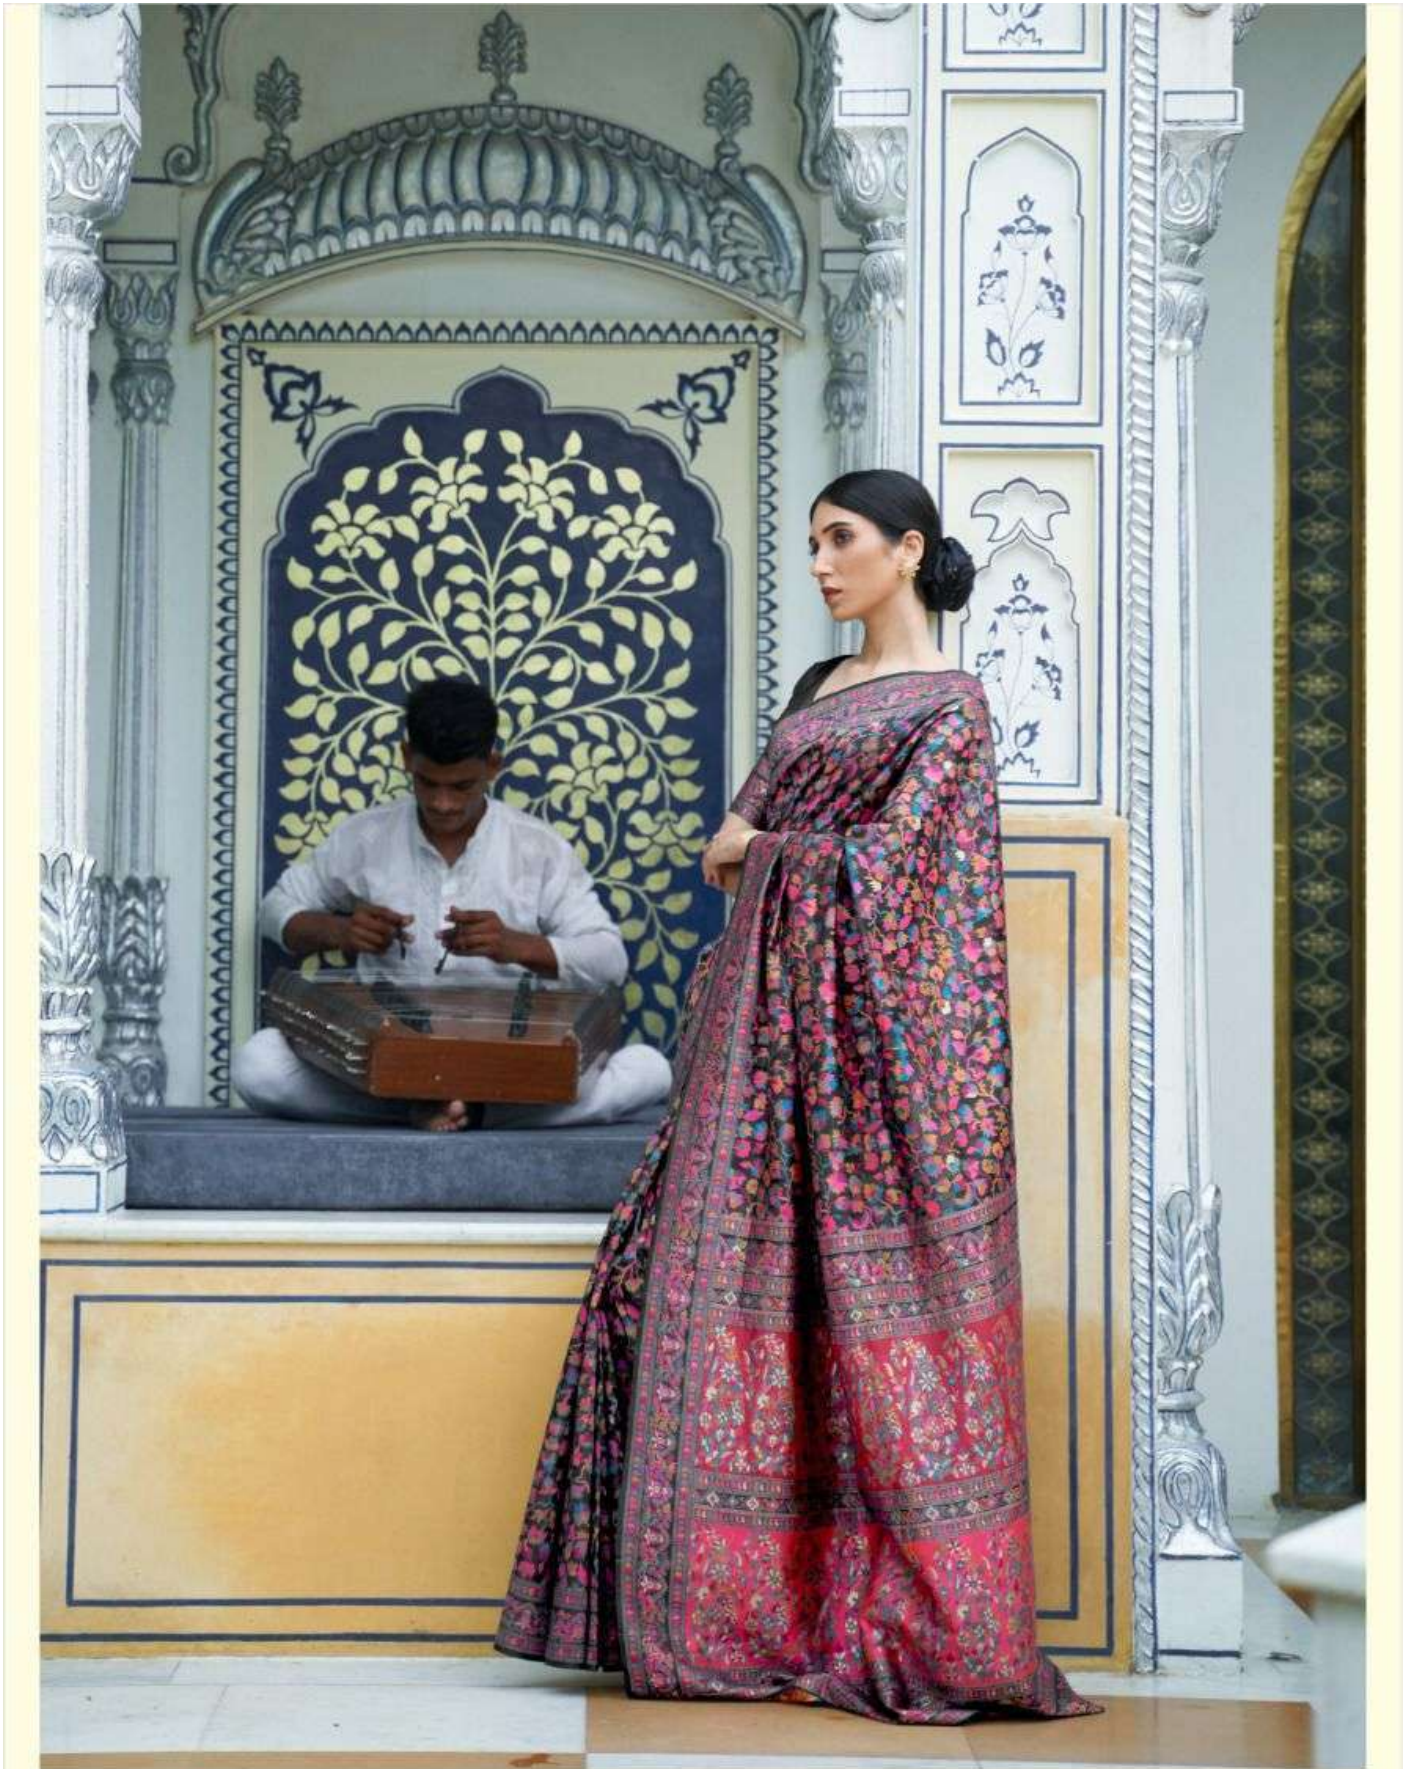

RAJTEX
ambujin

Print sarees | Lehengas | Silk sarees

KASHIFA SILK

KASHMIRI MODAL HANDLOOM WEAVING 201006