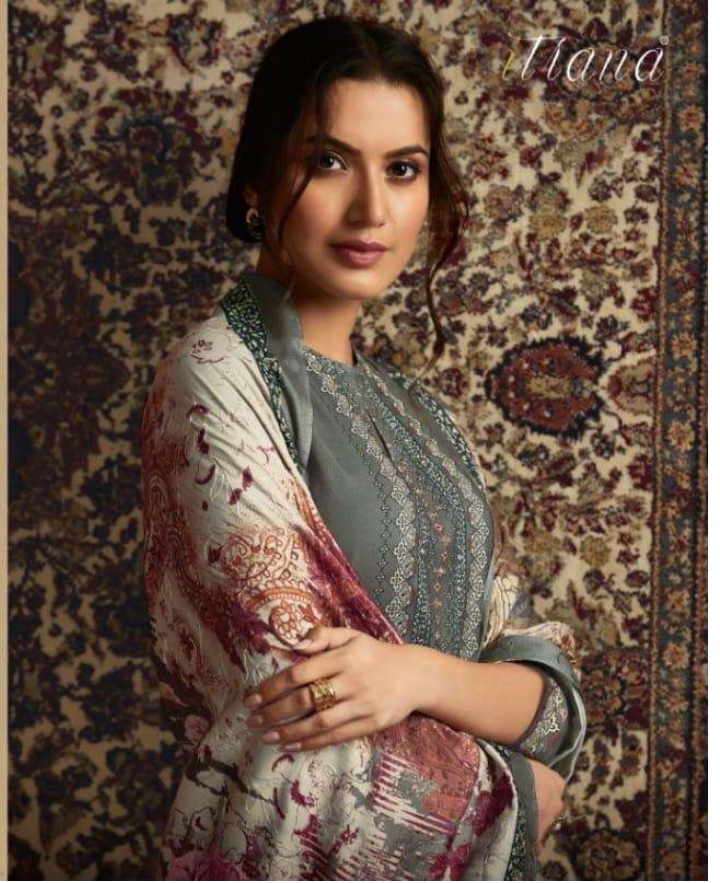

SORAYA

RATE LIST

H S N CODE - 5512

DESIGN NO

240 - 256

289 - 299

201 - 222

235 - 229

278 - 264

DESCRIPTION

TOP - PURE PASHMINA DIGITAL PRINT WITH MIRROR WORK

BOTTOM - PURE PASHMINA

DUPATTA - MUSLIN SHAWL. DUPATTA DIGITAL PRINT WITH EMBROIDERY

RATE

{ RS. 1395/- }

TOTAL SUITS = 10 TOTAL AMOUNT - 13950/- AVG. RATE - 1395/-

Atana