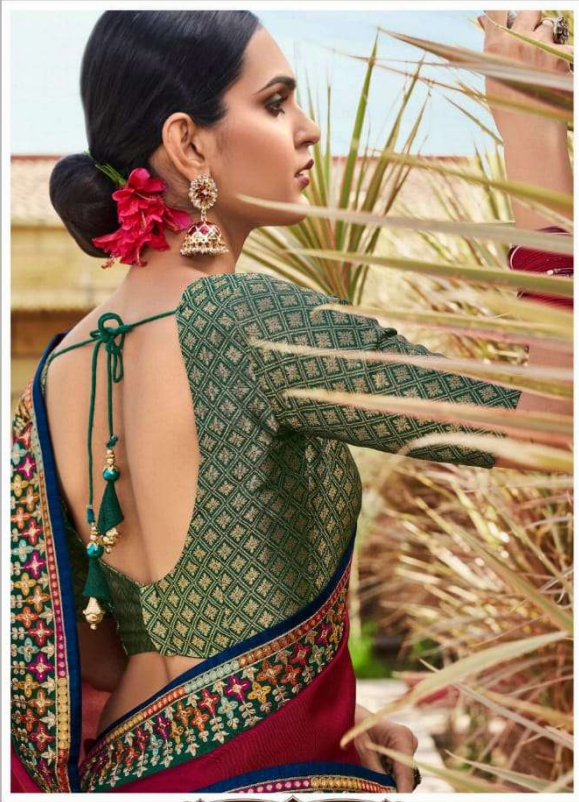

nakkashi

FEROZI BARFI SILK EMBROIDERED SAREE, HAVING EMBROIDERED LACES AND TUSSELS,
PAIRED WITH WINE BROCADE BLOUSE

4251

nakkashi

MAROON BARFI SILK EMBROIDERED SAREE, HAVING EMBROIDERED LACES AND TUSSELS,
PAIRED WITH GREEN BROCADE BLOUSE