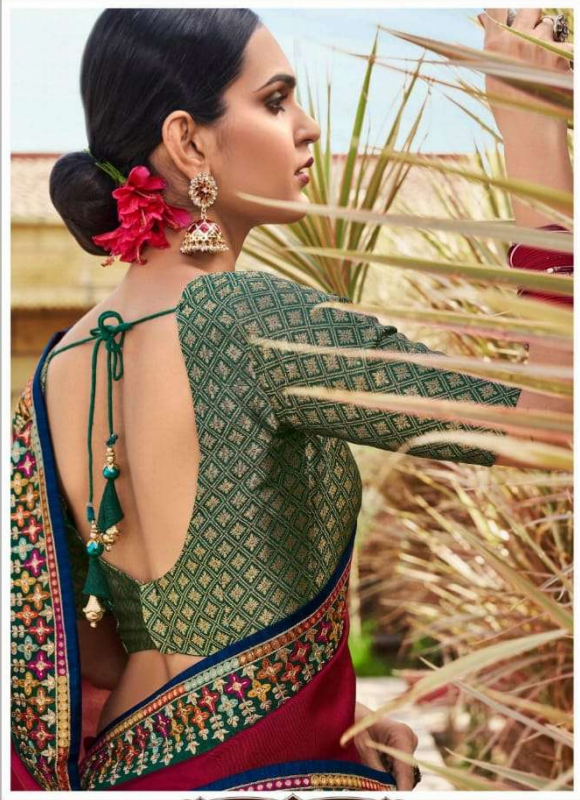

nakkashi

FEROZI BARFI SILK EMBROIDERED SAREE, HAVING EMBROIDERED LACES AND TUSSELS,
PAIRED WITH WINE BROCADE BLOUSE

4251

nakkashi

MAROON BARFI SILK EMBROIDERED SAREE, HAVING EMBROIDERED LACES AND TUSSELS,
PAIRED WITH GREEN BROCADE BLOUSE