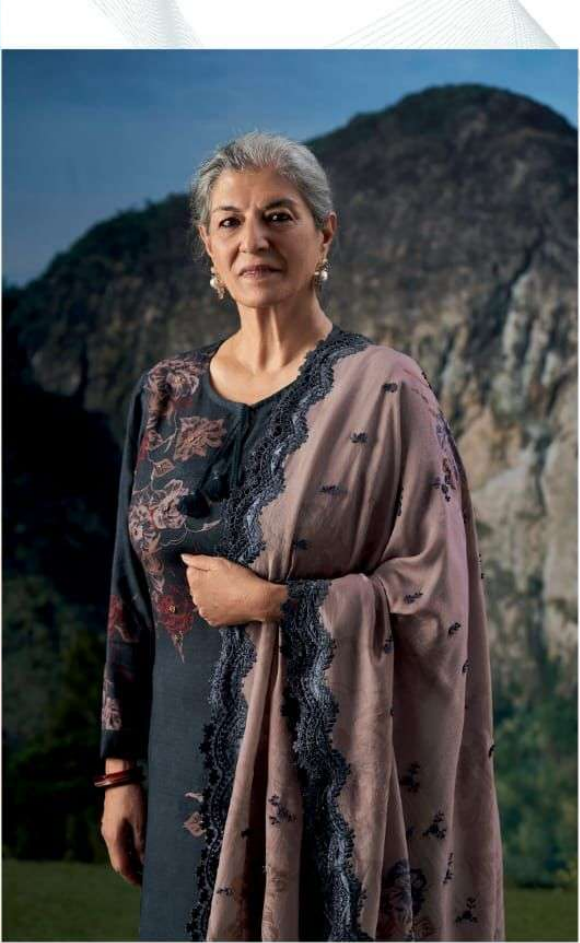

## DESCRIPTION

TOP - STAPALE TWILL DIGITAL PRINT WITH HAND WORK

BOTTOM - STAPLE TWILL

DUPATTA - PASHMINA TWILL DIGITAL PRINT  
WITH EMBROIDERY & FANCY LACE

{ RATE }  
{ RS, 2895/- }

TOTAL SUITS = 08 TOTAL AMOUNT - 23160/- AVG. RATE - 2895/-