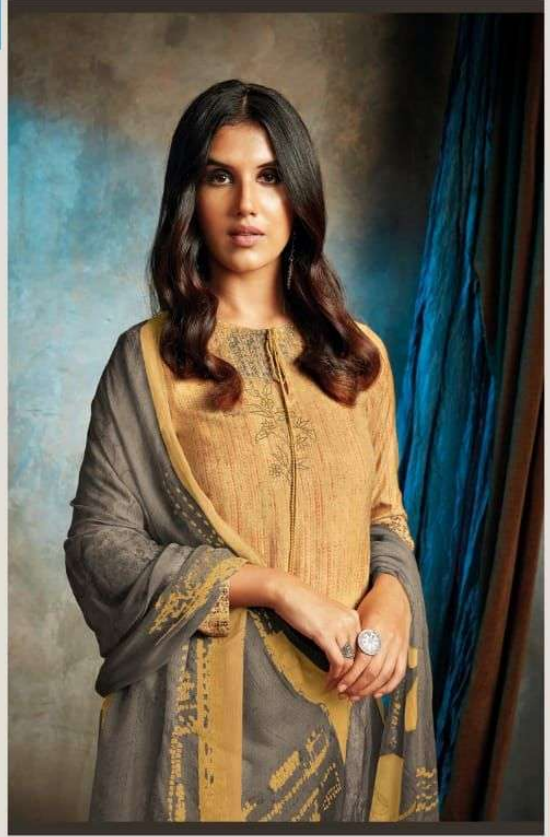

139 - 120

DESCRIPTION

TOP - PASHMINA TWILL PRINT WITH EMBROIDERY

BOTTOM - PASHMINA TWILL

DUPATTA - PASHMINA DUPATTA PRINTED

RATE

{ RS, 795/- }

TOTAL SUITS = 08 TOTAL AMOUNT - 6360/- AVG. RATE - 795/-