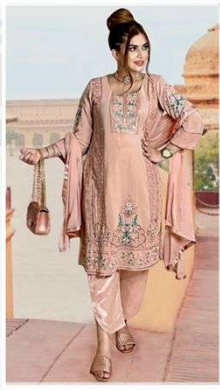

A

B

C

D

SHANAYA

Rose S4
WEDDING COLLECTION