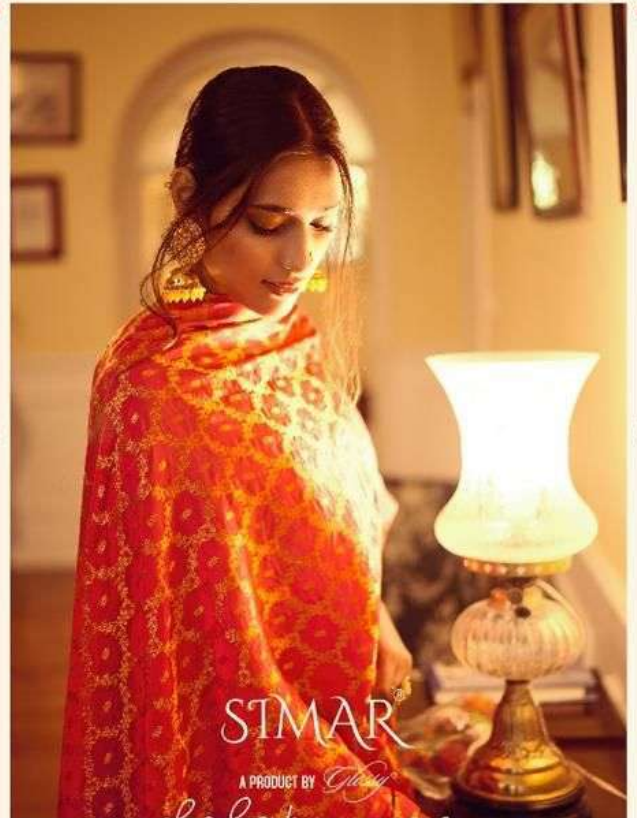

SIMAR

A PRODUCT BY

[Signature]