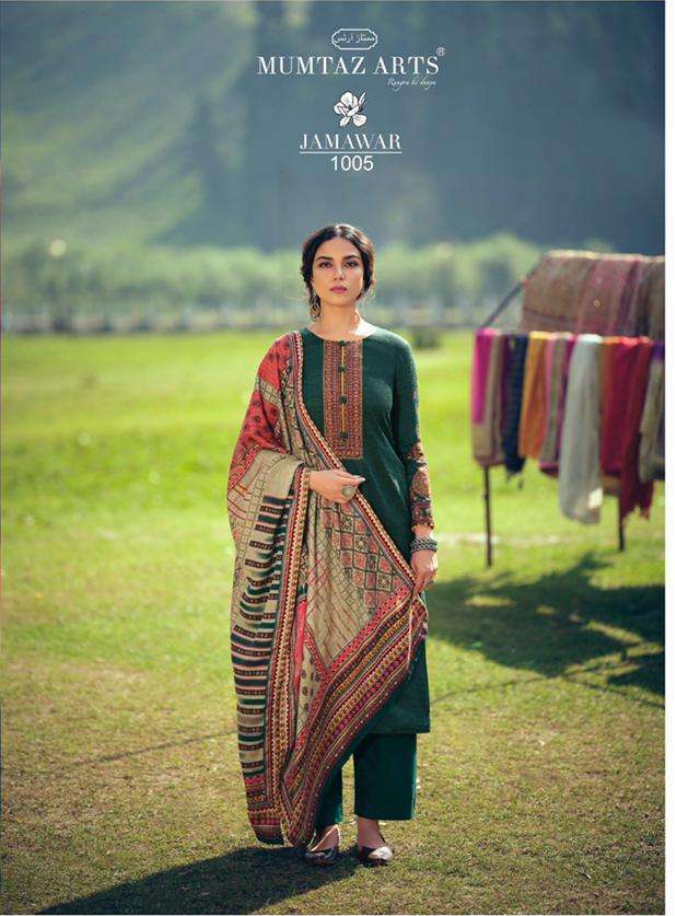

ممتاز آرٹس
MUMTAZ ARTS®
Rajya Ki Rang
JAMAWAR
1005