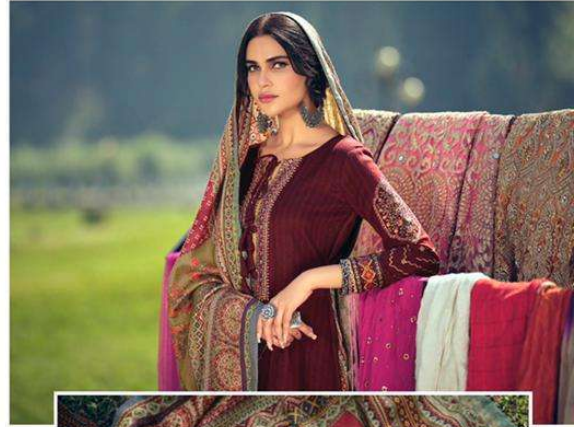

ممتاز آرٹس
MUMTAZ ARTS®
Khyber Pakhtunkhwa