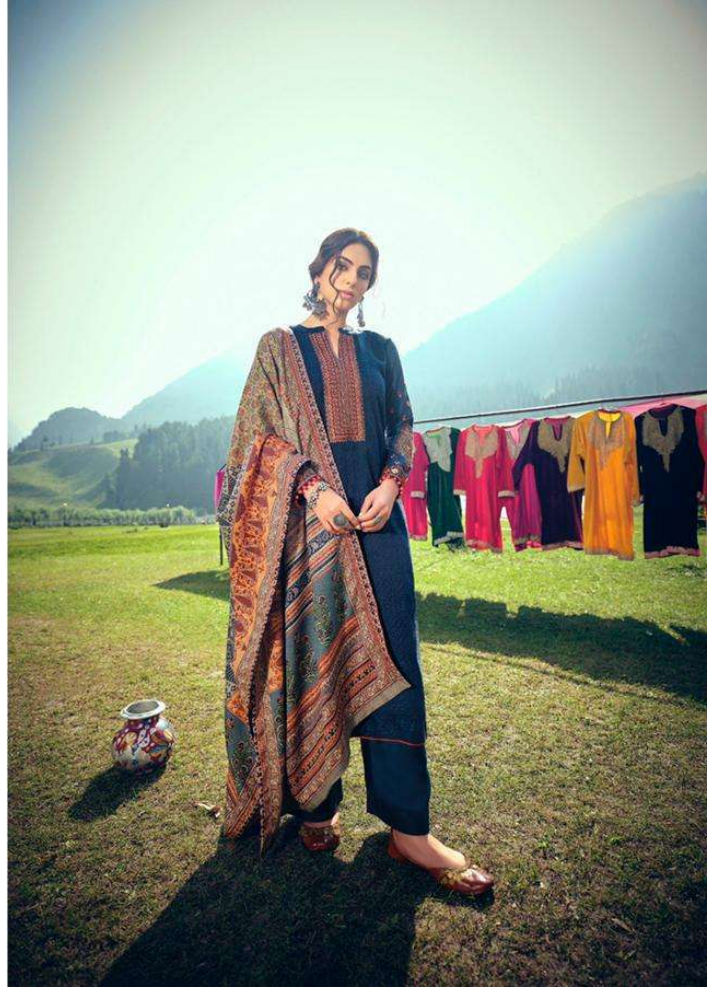

ممتاز آرٹس
MUMTAZ ARTS®
Rajpuri & Sindh

JAMAWAR
1004