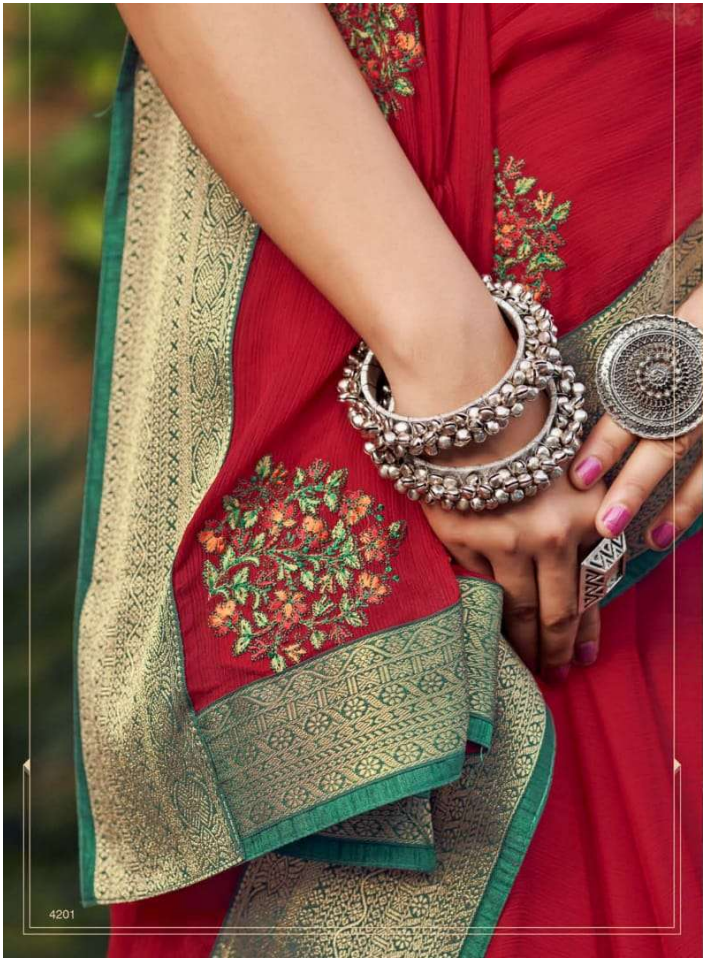

4201

AAYAMI
SAREES

Gracefull Beauty

Bright colour is one of the strongest fashion statement of the season and bold designs give fashion a more ethereal and exotic effect.

4206

Gracefull Beauty

Bright colour is one of the strongest fashion statement of the season and bold designs give fashion a more ethereal and exotic effect.