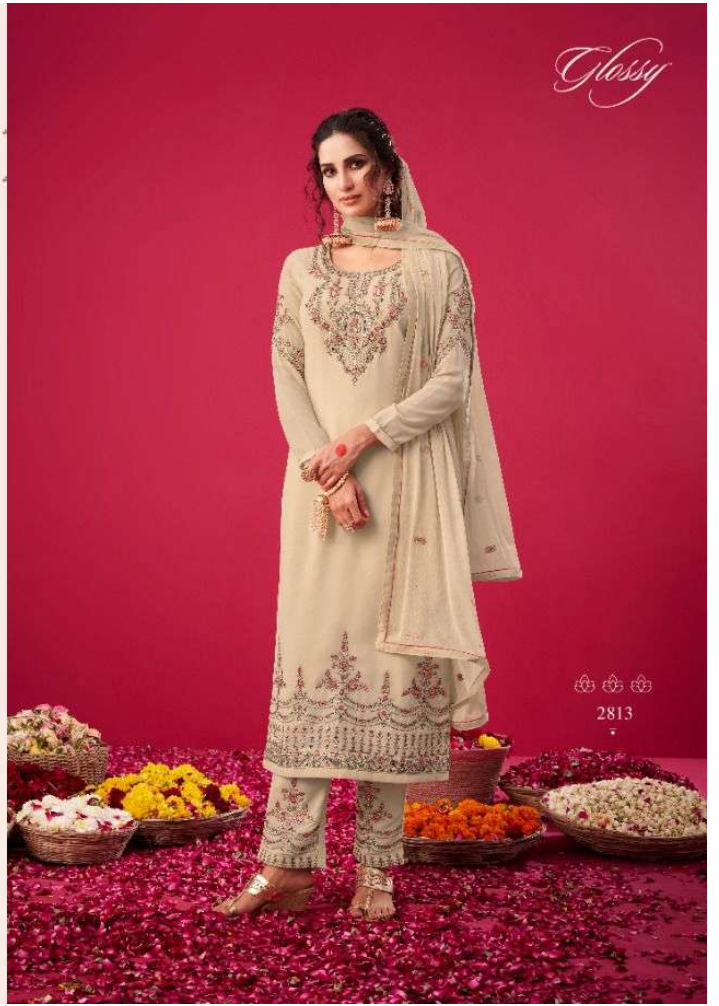

Glossy

2813