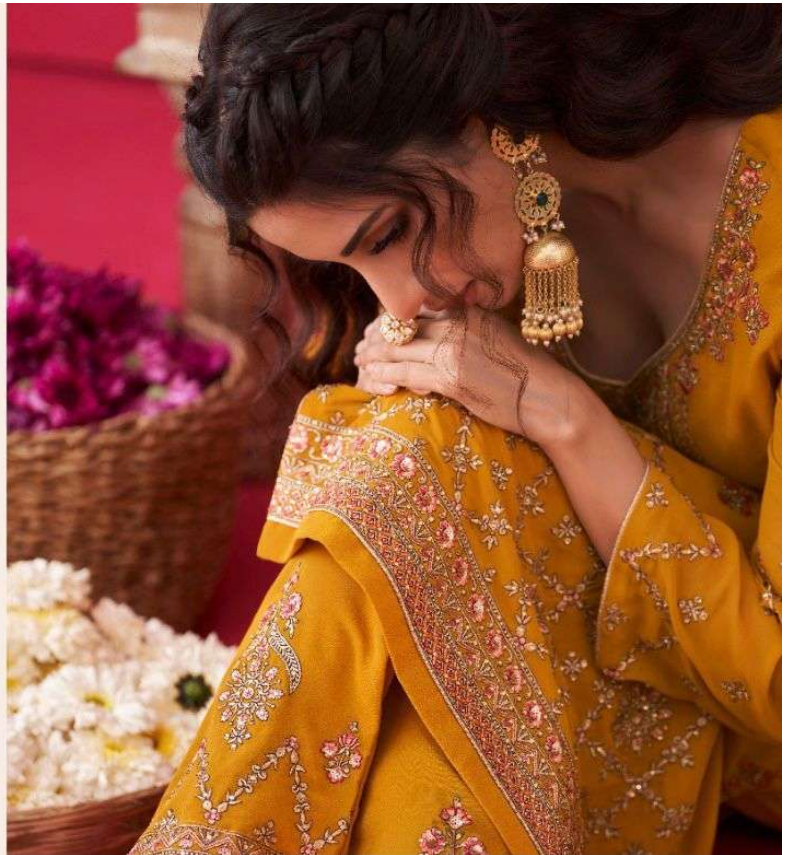

Glossy

Product Details

Top

Pure Georgette Embroidrey with
Swarovski work

Inner

Pure Santoon Solid Dyed

Bottom

Pure Santoon Embroidrey with
Swarovski work

Dupatta

Chinon Dyed with
Embroidrey work

Rate

1395/-

S G CREATIONS