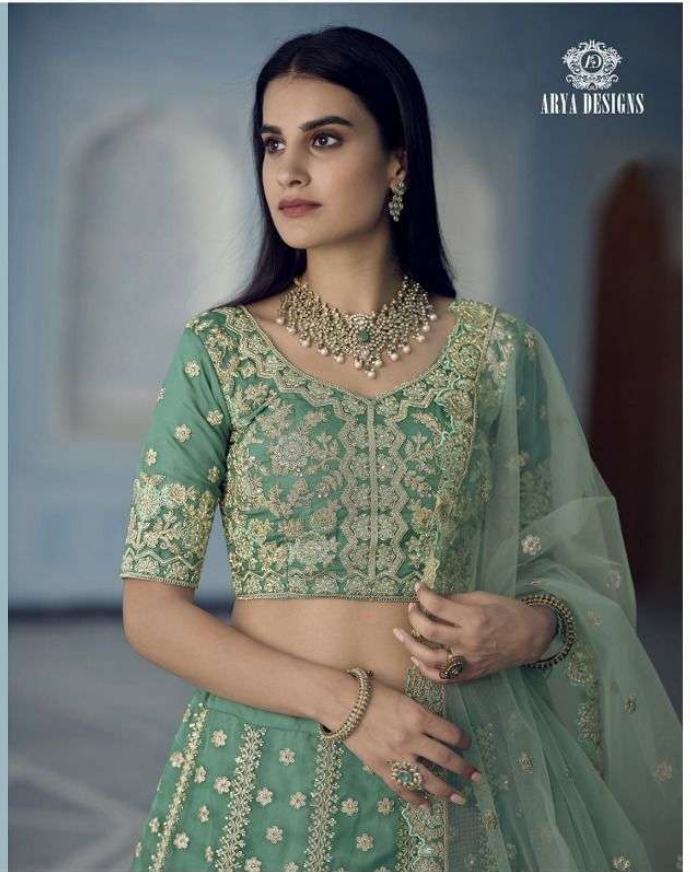

ARYA DESIGNS