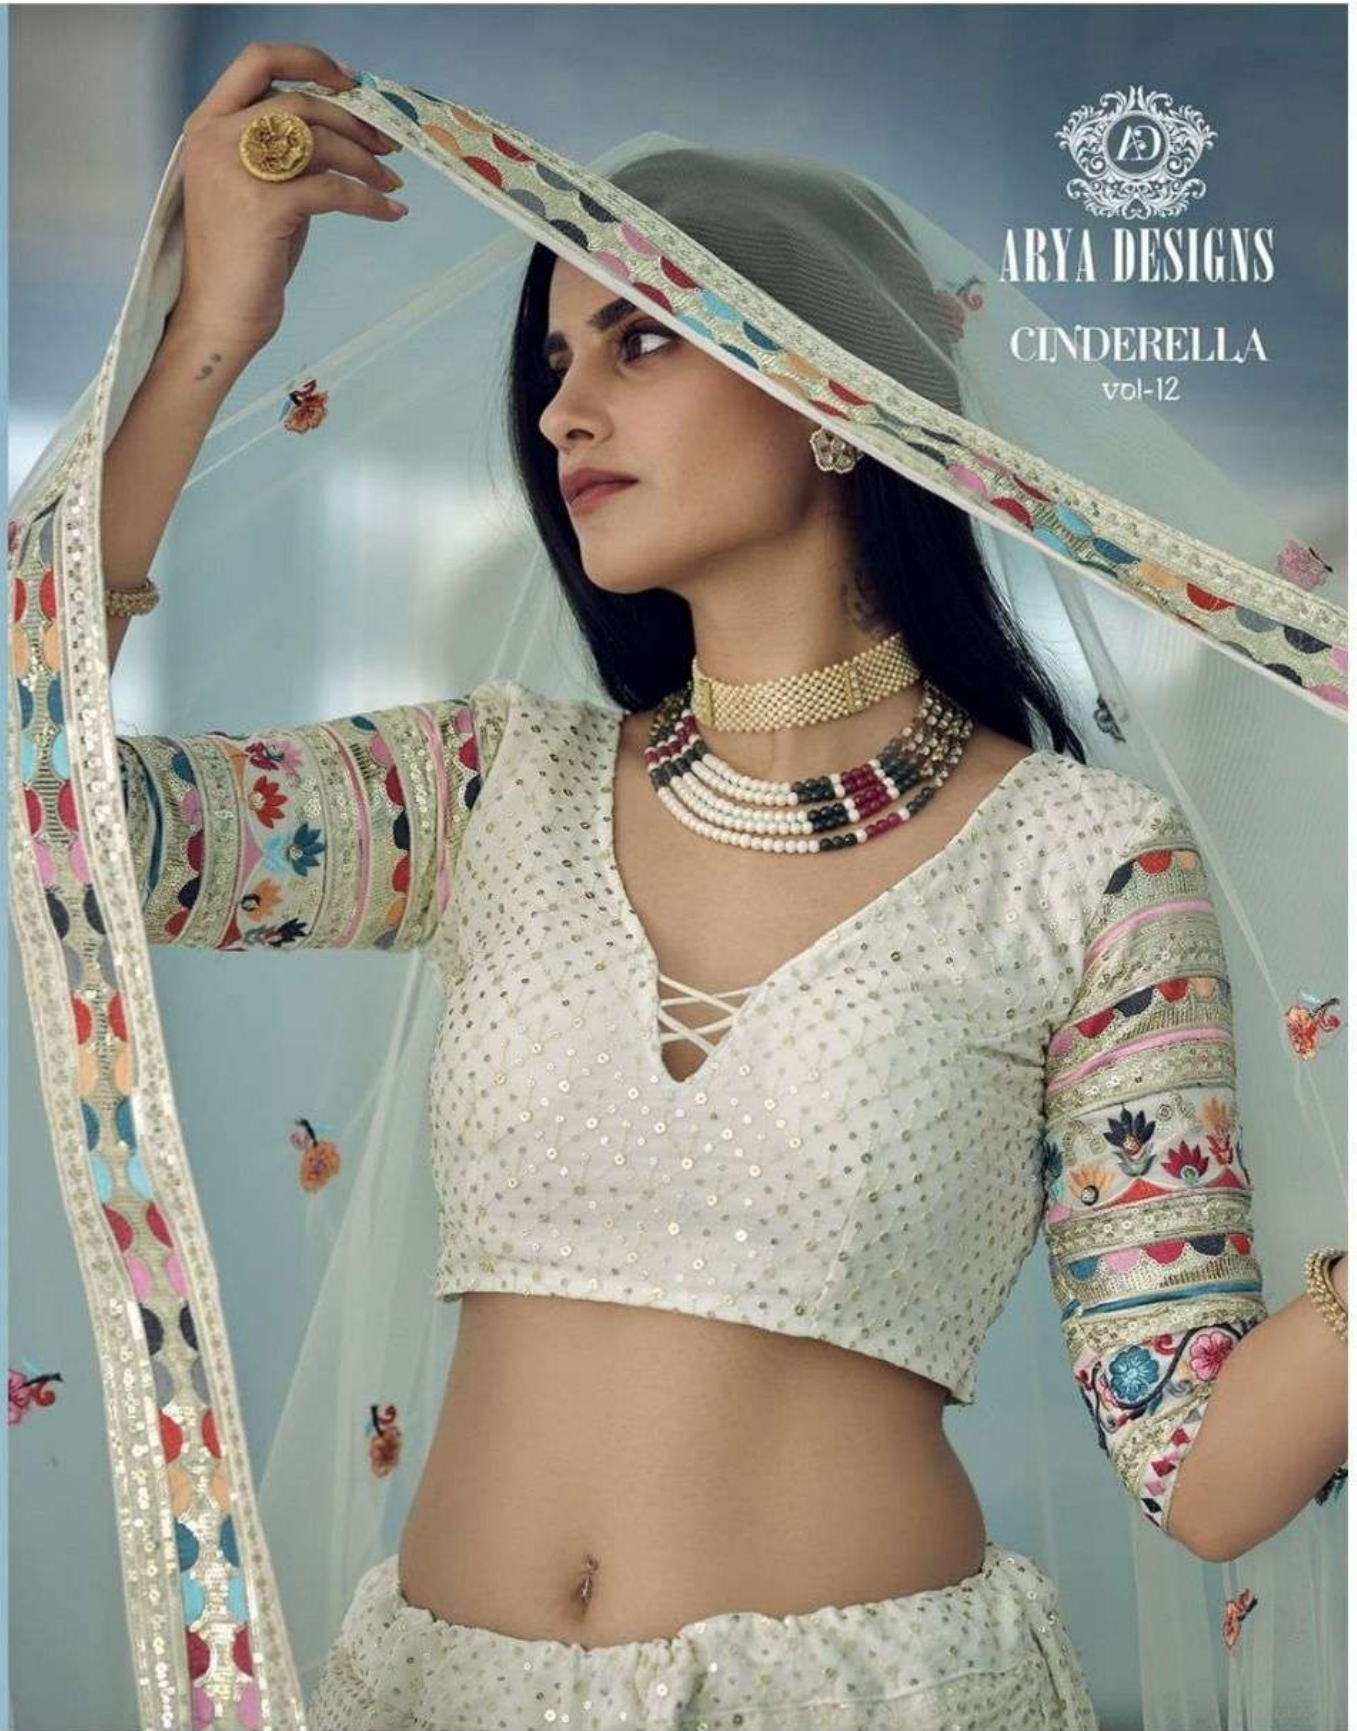

ARYA DESIGNS

CINDERELLA

vol-12

8801

8802

8803

8804

8805

8806

ARYA DESIGNS

CINDERELLA

vol-12

SKU	MAIN COLOUR	BLOUSE FABRIC	LEHENGA FABRIC	DUPATTA FABRIC	SIZE SEMI STITCHED	WORK	PRICE
8801	PEACH	ORGANZA	ORGANZA	SOFT NET	UPTO 42 INCHES BUST & WAIST	THREAD,FOIL MIRROR	5585/- (FLAT)+(GST)+SHIPPING
8802	RED	GEORGETTE	GEORGETTE	SOFT NET	UPTO 42 INCHES BUST & WAIST	ZARI	3350/- (FLAT)+(GST)+SHIPPING
8803	CREAM	ORGANZA	ORGANZA	SOFT NET	UPTO 42 INCHES BUST & WAIST	THREAD,FOIL MIRROR	5030/- (FLAT)+(GST)+SHIPPING
8804	WHITE	GEORGETTE	GEORGETTE	SOFT NET	UPTO 42 INCHES BUST & WAIST	THREAD,SEQUINS	5030/- (FLAT)+(GST)+SHIPPING
8805	TURQUIOSE	ORGANZA	ORGANZA	SOFT NET	UPTO 42 INCHES BUST & WAIST	DORI,ZARI,SEQUINS,ZARKAN	5585/- (FLAT)+(GST)+SHIPPING
8806	GREY	GEORGETTE	GEORGETTE	SOFT NET	UPTO 42 INCHES BUST & WAIST	THREAD,ZARI,ZARKAN	5250/- (FLAT)+(GST)+SHIPPING