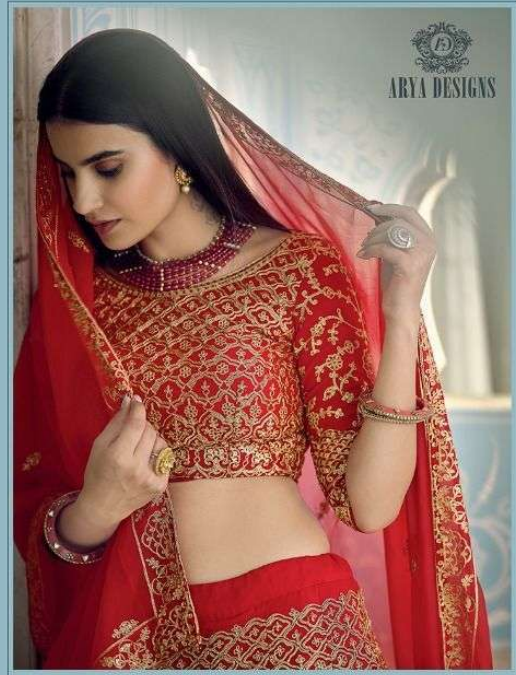

ARYA DESIGNS

8802