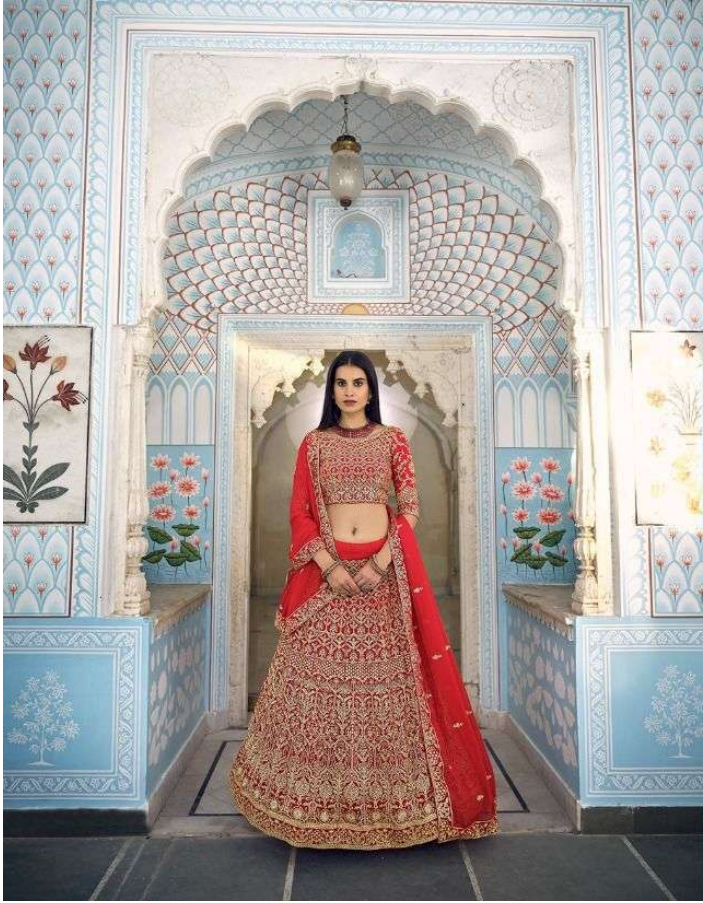

ARYA DESIGNS

8802