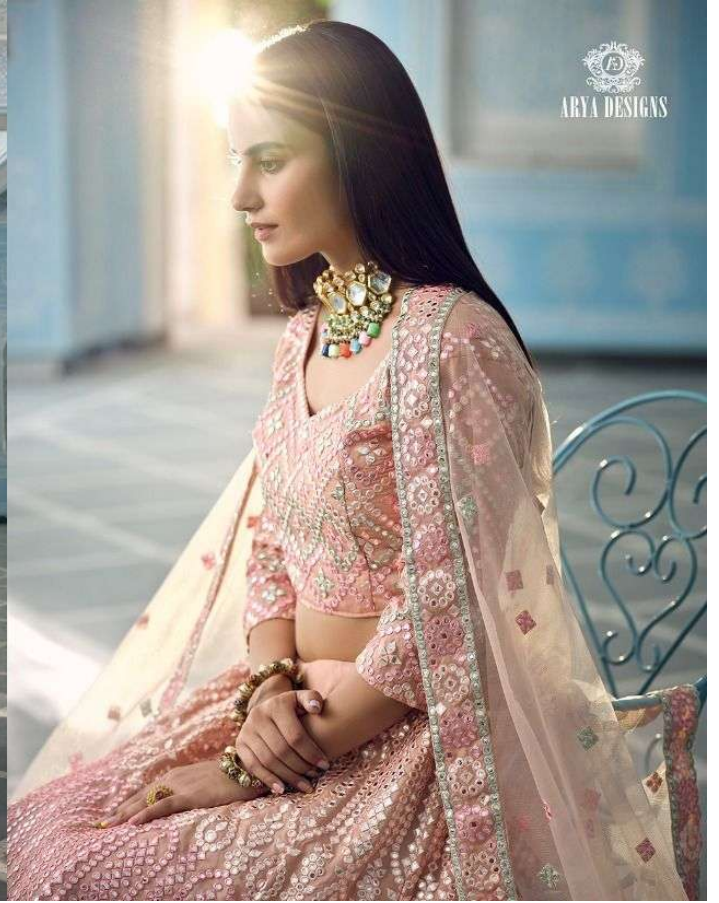

ARYA DESIGNS