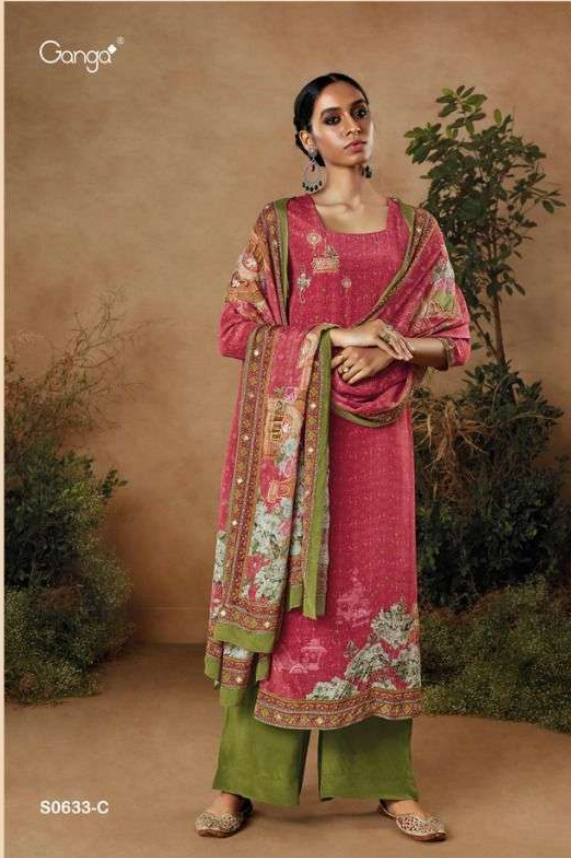

Ganga®

S0633-C

Ganga®

D.NO.S0633  
ZURI

Ganga®

S0633-C

Ganga®

Ganga®

S0633-C

PRODUCT NAME	<b>ZURI</b>
D.NO.	S0633
DESCRIPTION	<b>TOP</b> PREMIUM BEMBERG CREPE PRINTED WITH HEAVY HAND & SWAROVASKI WORK  <b>BOTTOM</b> PREMIUM CREPE SOLID  <b>DUPATTA</b> FINEST CHINON PRINTED WITH HEAVY HAND & SWAROVASKI WORK
HSN CODE	<b>540834</b>
WHOLESALE PRICE	<b>2575/- EACH+GST(EXTRA)</b>