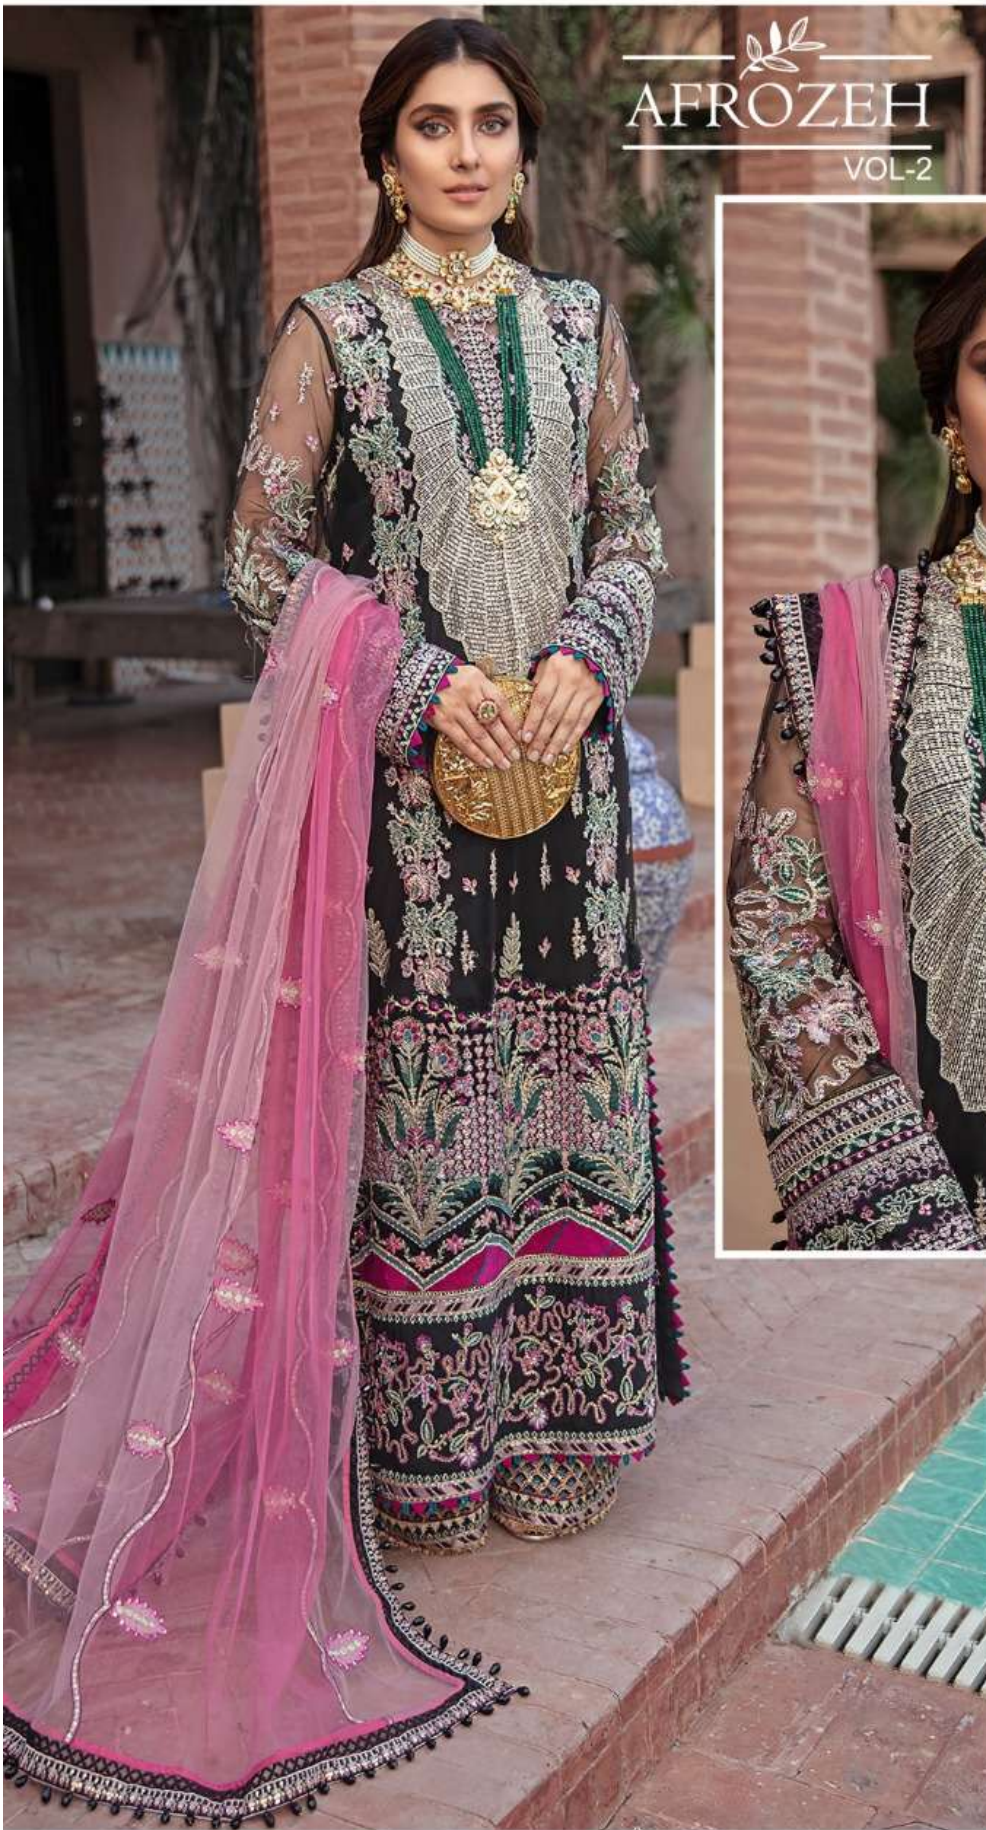

NOOR®

14006

TOP

FOX GEORGETTE WITH  
STYLISH WORK

BOTTOM-INNER  
HEAVY SANTOON

DUPATTA  
NET EMBROIDERY  
WITH BORDER

AFROZEH  
VOL-2

NOOR®

14005

TOP

FOX GEORGETTE WITH  
STYLISH WORK

BOTTOM-INNER  
HEAVY SANTOON

DUPATTA

NET EMBROIDERY  
WITH BORDER

AFROZEH  
VOL-2

NOOR®

14004

TOP

FOX GEORGETTE WITH  
STYLISH WORK

BOTTOM-INNER  
HEAVY SANTOON

DUPATTA  
NET EMBROIDERY  
WITH BORDER

NOOR  
AFROZEH  
VOL-2