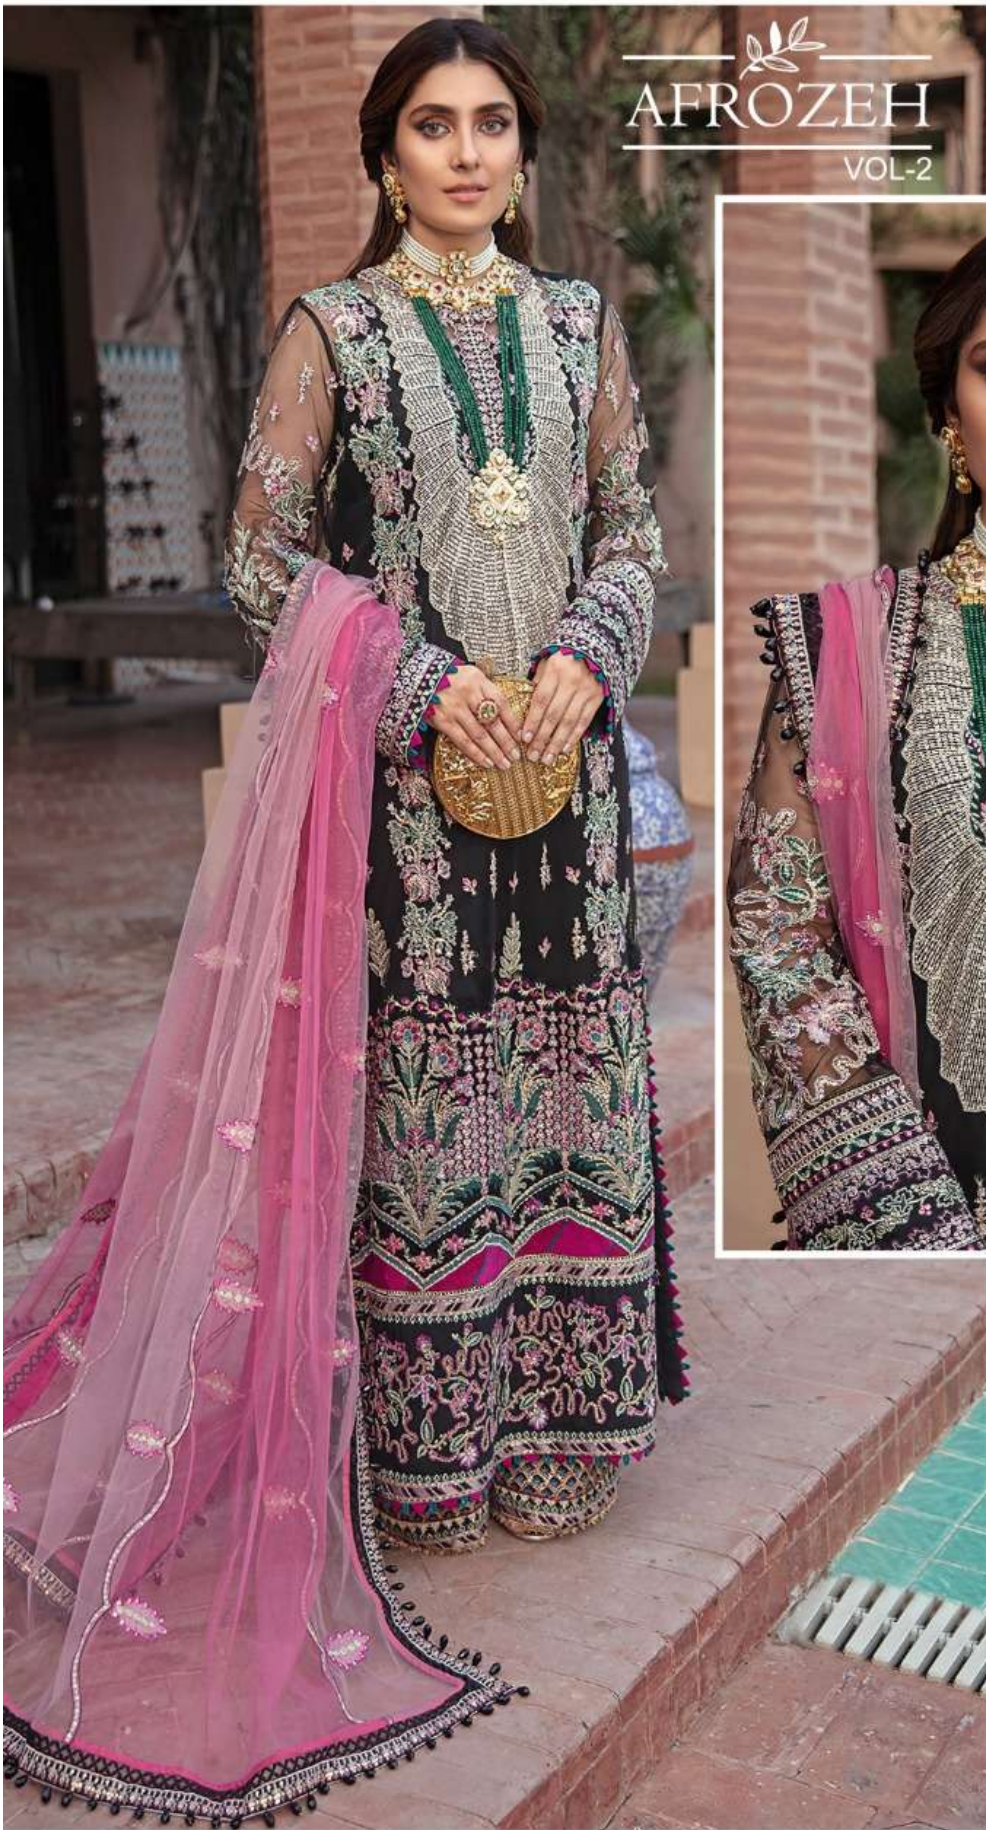

Noor
AFROZEH
VOL-2

NOOR®

AFROZEH

VOL-2

14004

14005

14006

AFROZEH
VOL-2

NOOR®

14006

TOP

FOX GEORGETTE WITH
STYLISH WORK

BOTTOM-INNER
HEAVY SANTOON

DUPATTA
NET EMBROIDERY
WITH BORDER

AFROZEH
VOL-2

NOOR®

14005

TOP

FOX GEORGETTE WITH
STYLISH WORK

BOTTOM-INNER
HEAVY SANTOON

DUPATTA
NET EMBROIDERY
WITH BORDER

AFROZEH
VOL-2

NOOR®

14004

TOP

FOX GEORGETTE WITH
STYLISH WORK

BOTTOM-INNER
HEAVY SANTOON

DUPATTA
NET EMBROIDERY
WITH BORDER

NORD
AFROZEH
VOL-2