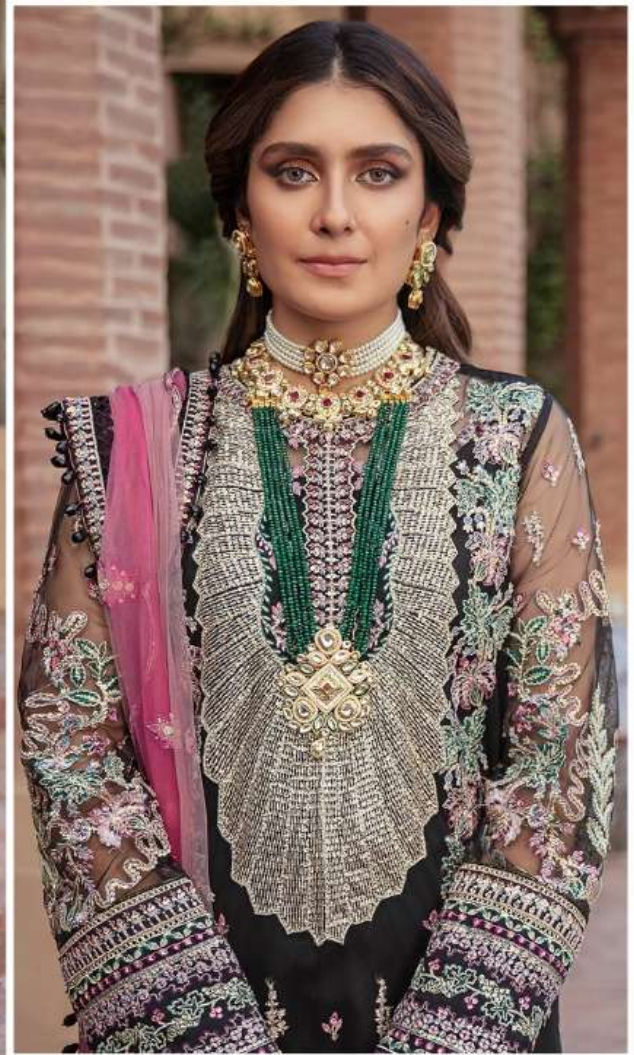

NOOR  
AFROZEH  
VOL-2

NOOR®

AFROZEH

VOL-2

14004

14005

14006

AFROZEH  
VOL-2

NOOR®

14006

TOP

FOX GEORGETTE WITH  
STYLISH WORK

BOTTOM-INNER  
HEAVY SANTOON

DUPATTA  
NET EMBROIDERY  
WITH BORDER

AFROZEH  
VOL-2

NOOR®

14005

TOP

FOX GEORGETTE WITH  
STYLISH WORK

BOTTOM-INNER  
HEAVY SANTOON

DUPATTA

NET EMBROIDERY  
WITH BORDER

AFROZEH  
VOL-2

NOOR®

14004

TOP

FOX GEORGETTE WITH  
STYLISH WORK

BOTTOM-INNER  
HEAVY SANTOON

DUPATTA  
NET EMBROIDERY  
WITH BORDER

NOOR  
AFROZEH  
VOL-2