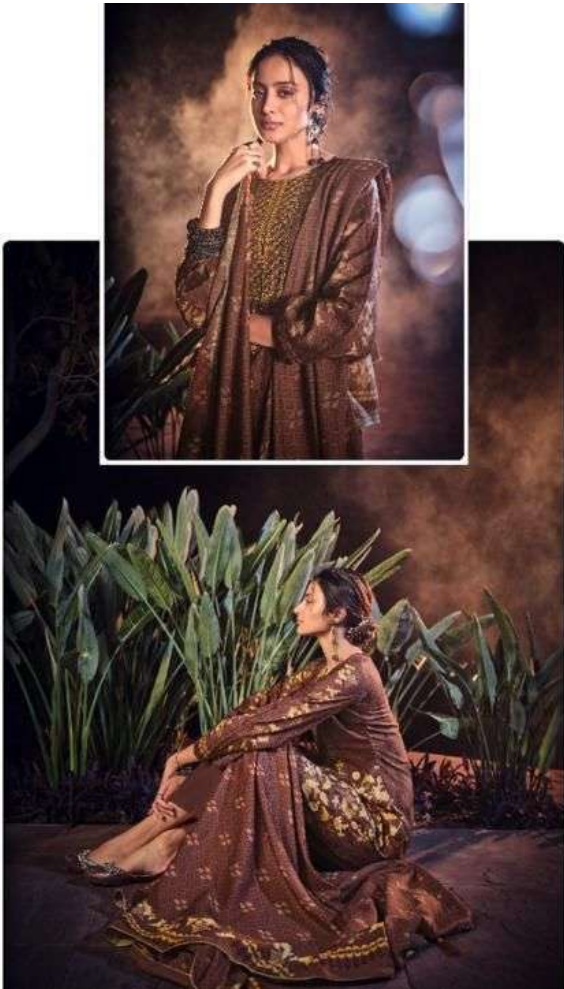

Hermitage
CLOTHING

ZINAT

PRESENTING TO YOU OUR NEW CATALOGUE

Hermitage
CLOTHING

ZINAT

D NO.	NAME	DESCRIPTION	PRICE
1001	ZINAT	TOP	695
1002	ZINAT	SUPERIOR LAWN COTTON INTRICATE EMBROIDERIES (2.50 mtrs)	695
1003	ZINAT	BOTTOM	695
1004	ZINAT	COTTON SOLID (2.70 mtrs)	695
1005	ZINAT	DUPATTA	695
1006	ZINAT	COTTON DUPATTA SHADES MAL-MAL (2.30 mtrs)	695

ZINAT

1004

1005

1006

Hermitage
CLOTHING

ZINAT