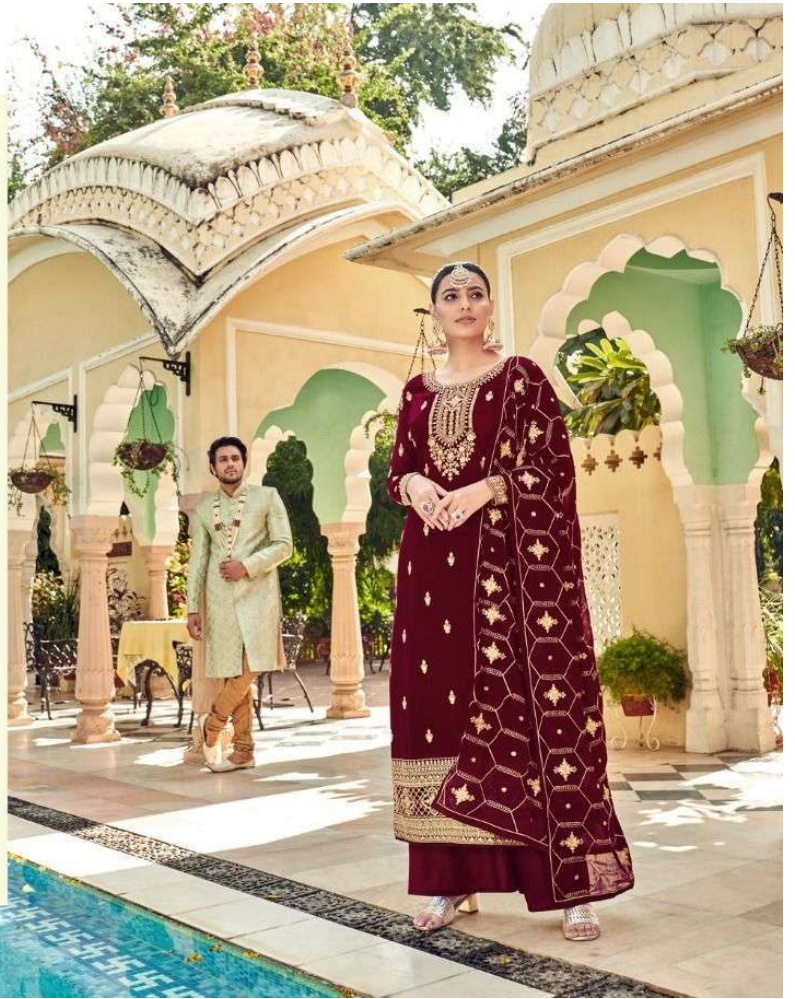

RAZZA

21401

21402

21403

21404

21405

21406

RAZZA

21403

21406

Beyond Traditional

Beauty is what people see inside you but on you.
There is a beauty about A women whose confidence comes from experience,
who knows she can fall, pick herself up & move on.

Impressive Demeanour

21401

PRESENTING TO YOU OUR NEW CATALOGUE

RAZZA

FROM RSF FASHIONS

TOP

PURE FAUX GEOGETTE WITH
FULL WORK

INNER

SANTUN

BOTTOM

DULL SANTUN

DUPATTA

PURE CHINON SILK WITH
HEAVY DUPATTA WORK

RAZZA