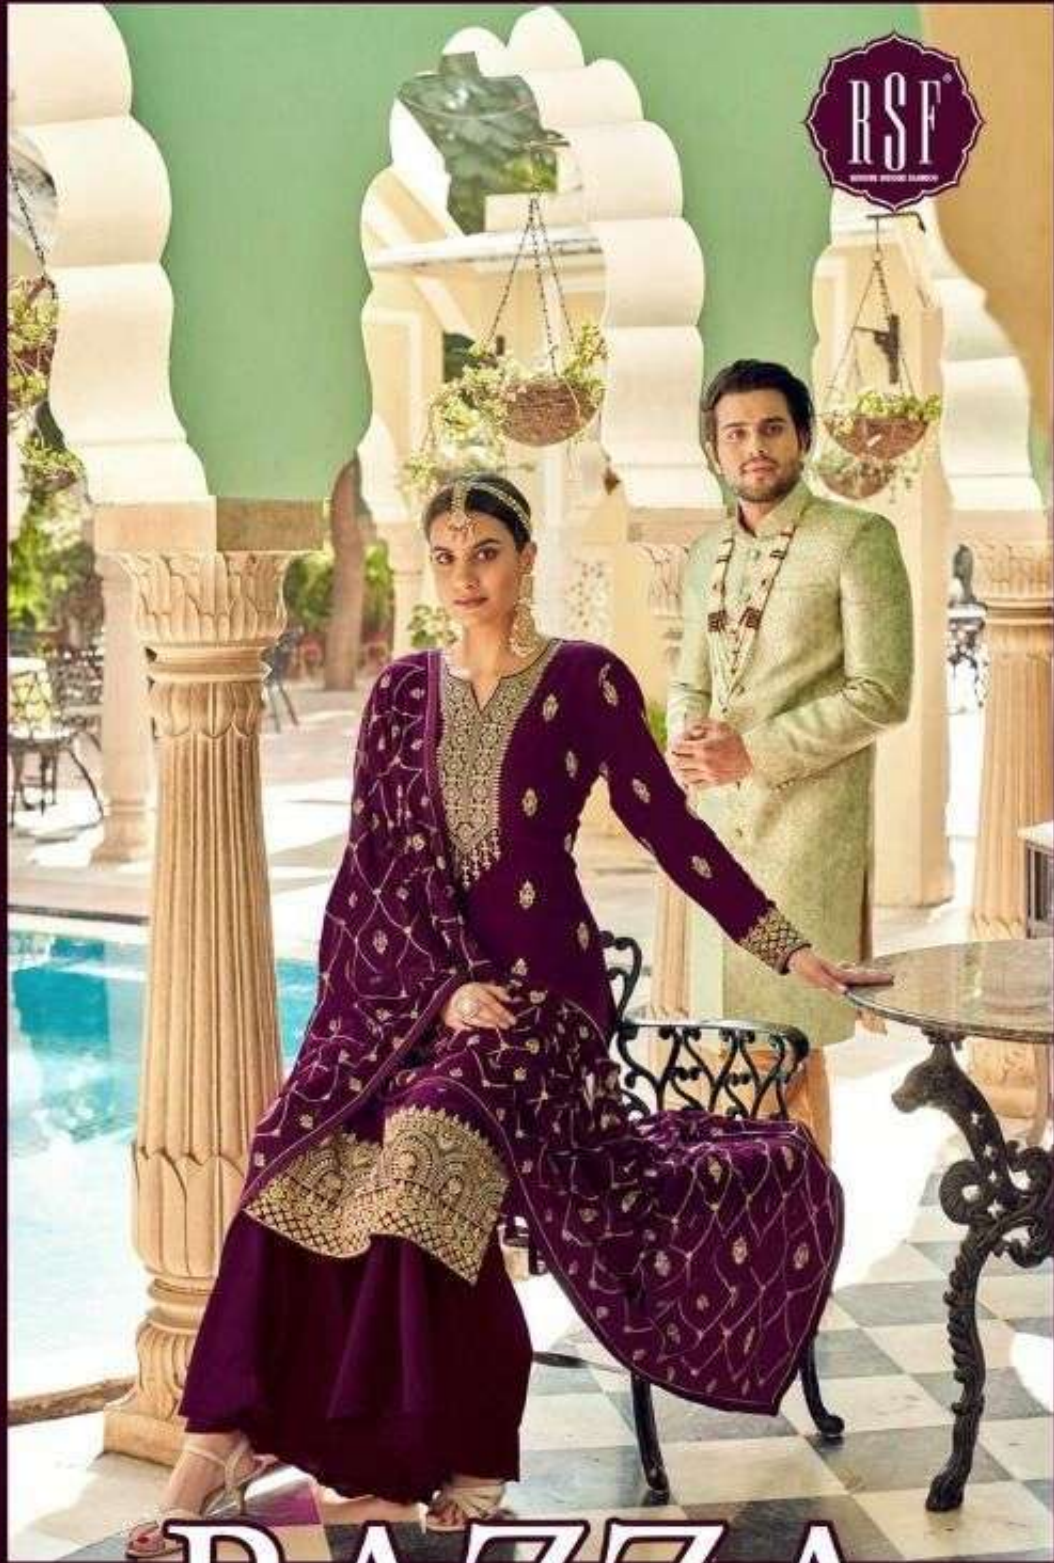

21403

RSE

21406

Beyond Traditional

Beauty is what people see inside you but on you.
There is a beauty about A women whose confidence comes from experience,
who knows she can fall, pick herself up & move on.

RSF

21401

PRESENTING TO YOU OUR NEW CATALOGUE

RAZZA

FROM RSF FASHIONS

TOP

PURE FAUX GEOGETTE WITH
FULL WORK

INNER

SANTUN

BOTTOM

DULL SANTUN

DUPATTA

PURE CHINON SILK WITH
HEAVY DUPATTA WORK

RAZZA