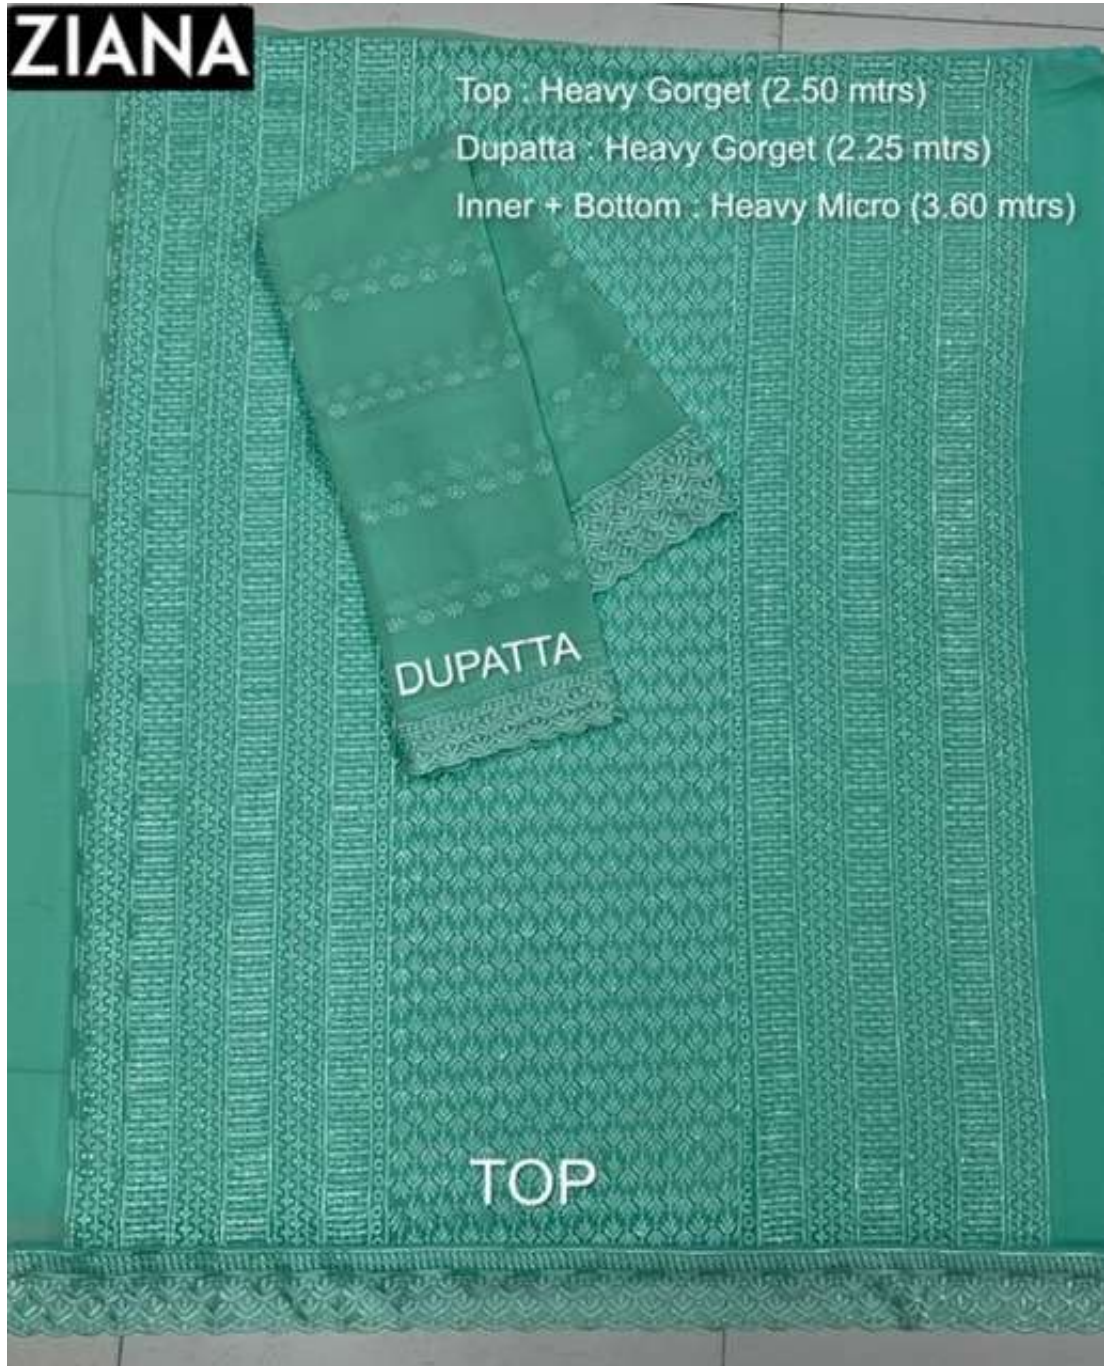

ZIANA

Top : Heavy Gorget (2.50 mtrs)

Dupatta : Heavy Gorget (2.25 mtrs)

Inner + Bottom : Heavy Micro (3.60 mtrs)

DUPATTA

TOP

ZIANA

Top : Heavy Gorget (2.50 mtrs)

Dupatta : Heavy Gorget (2.25 mtrs)

Inner + Bottom : Heavy Micro (3.60 mtrs)

DUPATTA

TOP

ZIANA

Top : Heavy Gorget (2.50 mtrs)

Dupatta : Heavy Gorget (2.25 mtrs)

Inner + Bottom : Heavy Micro (3.60 mtrs)

DUPATTA

TOP

ZIANA

Top : Heavy Gorget (2.50 mtrs)

Dupatta : Heavy Gorget (2.25 mtrs)

Inner + Bottom : Heavy Micro (3.60 mtrs)

DUPATTA

TOP