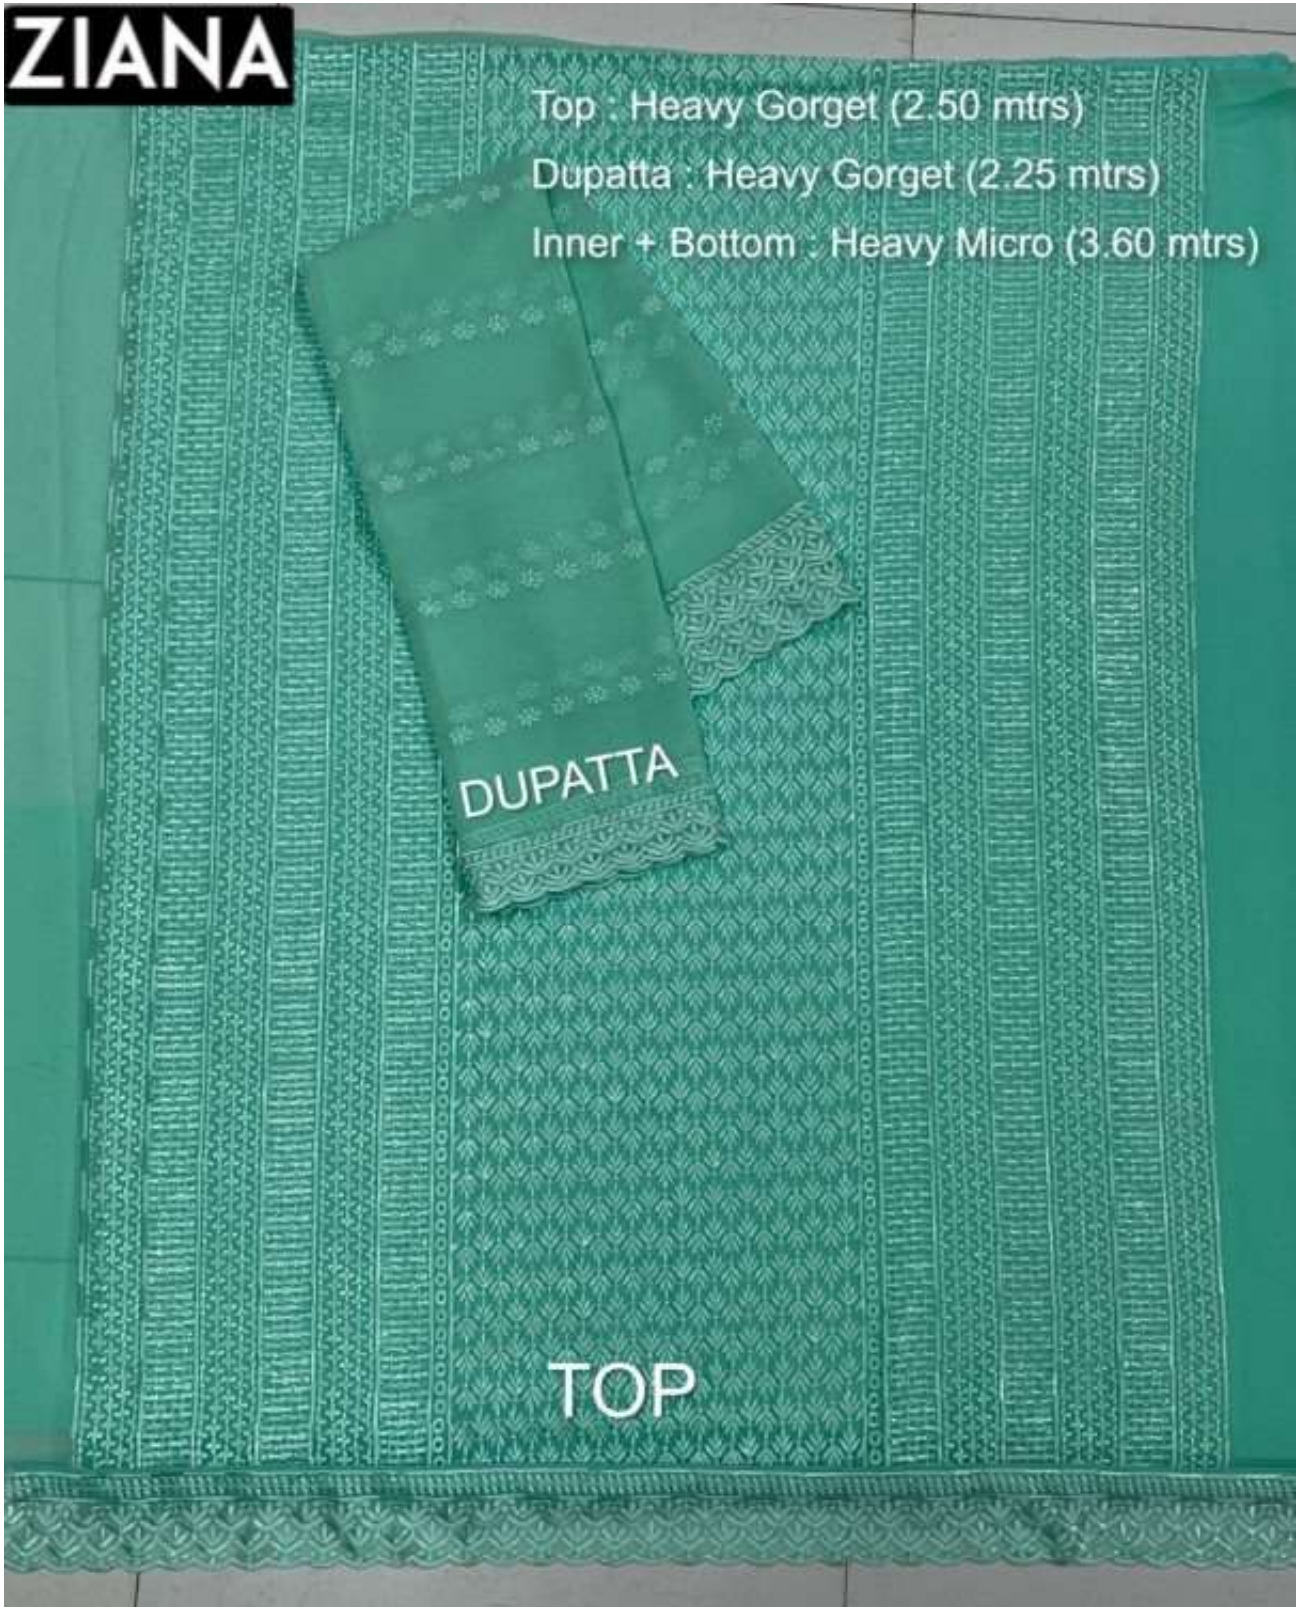

Dupatta : Heavy Gorget (2.25 mtrs)

Inner + Bottom : Heavy Micro (3.60 mtrs)

DUPATTA

TOP

ZIANA

Top : Heavy Gorget (2.50 mtrs)

Dupatta : Heavy Gorget (2.25 mtrs)

Inner + Bottom : Heavy Micro (3.60 mtrs)

DUPATTA

TOP

ZIANA

Top : Heavy Gorget (2.50 mtrs)

Dupatta : Heavy Gorget (2.25 mtrs)

Inner + Bottom : Heavy Micro (3.60 mtrs)

DUPATTA

TOP