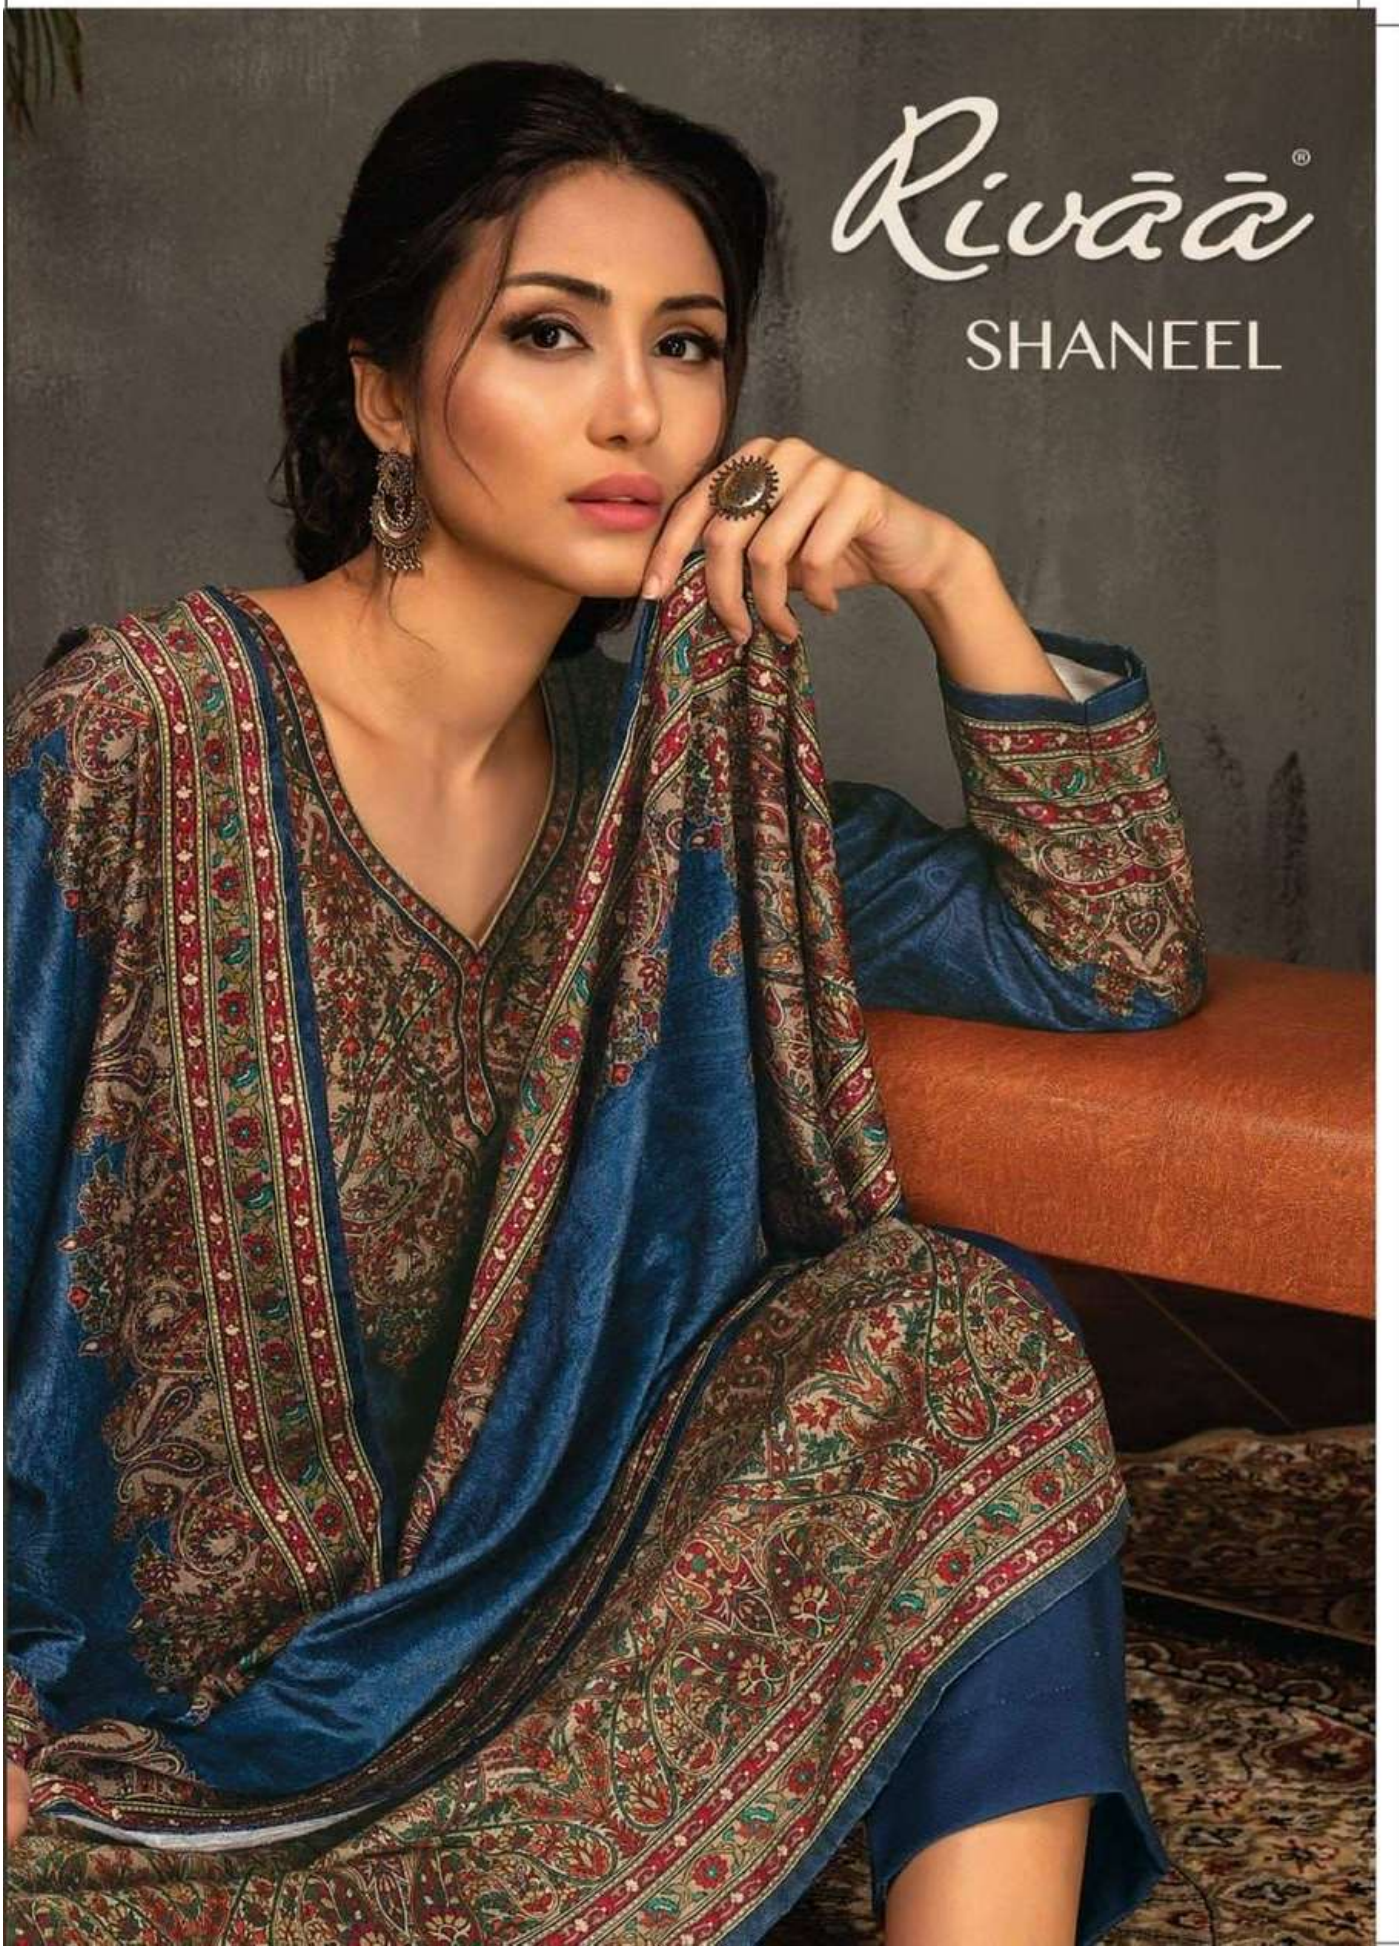

Rivāā[®]
SHANEEL

DEALER RATE LIST

BOOK NAME :- SHANEEL

D. NO. :- 3701 TO 3707

FABRICS DETAIL

TOP :- Velvet Digital Print

BOTTAM :- Heavy Pashmina Dyed

DUP. :- Velvet Digital Print