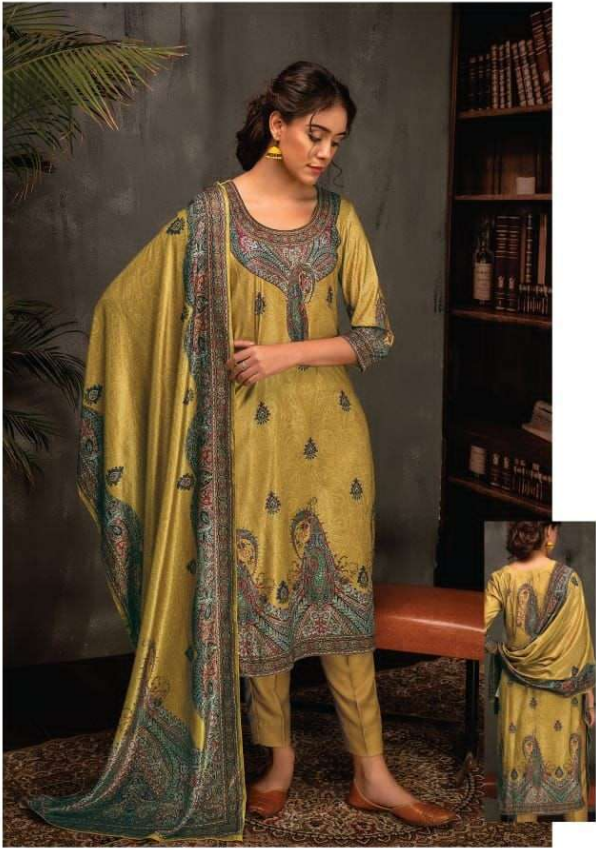

Rivāā[®]
SHANEEL

DEALER RATE LIST

BOOK NAME :- SHANEEL

D. NO. :- 3701 TO 3707

FABRICS DETAIL

TOP :- Velvet Digital Print

BOTTAM :- Heavy Pashmina Dyed

DUP. :- Velvet Digital Print

.3703.

.3704.

.3705.

.3706.

.3707.

.3707.

.3705.

.3702.