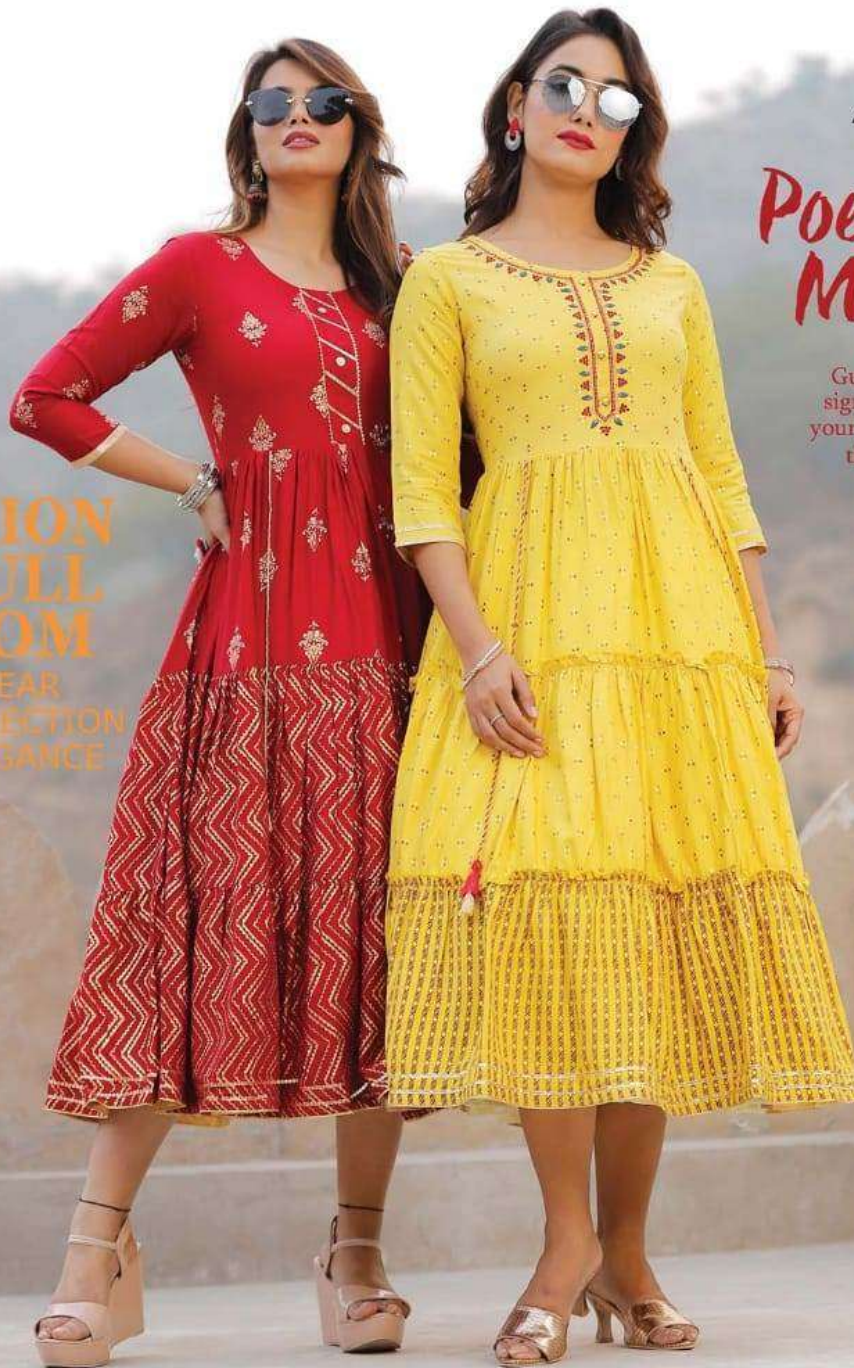

GROOM VOL-1

Diya
TRENDS

A Venture of : *Kajal Style*

Poetry in Motion

Every season,
Gulahmed releases
signature creulions;
your selection makes
them the season's
must-haves.

FASHION
IN FULL
BLOOM

NEW YEAR
NEW COLLECTION
NEW ELEGANCE