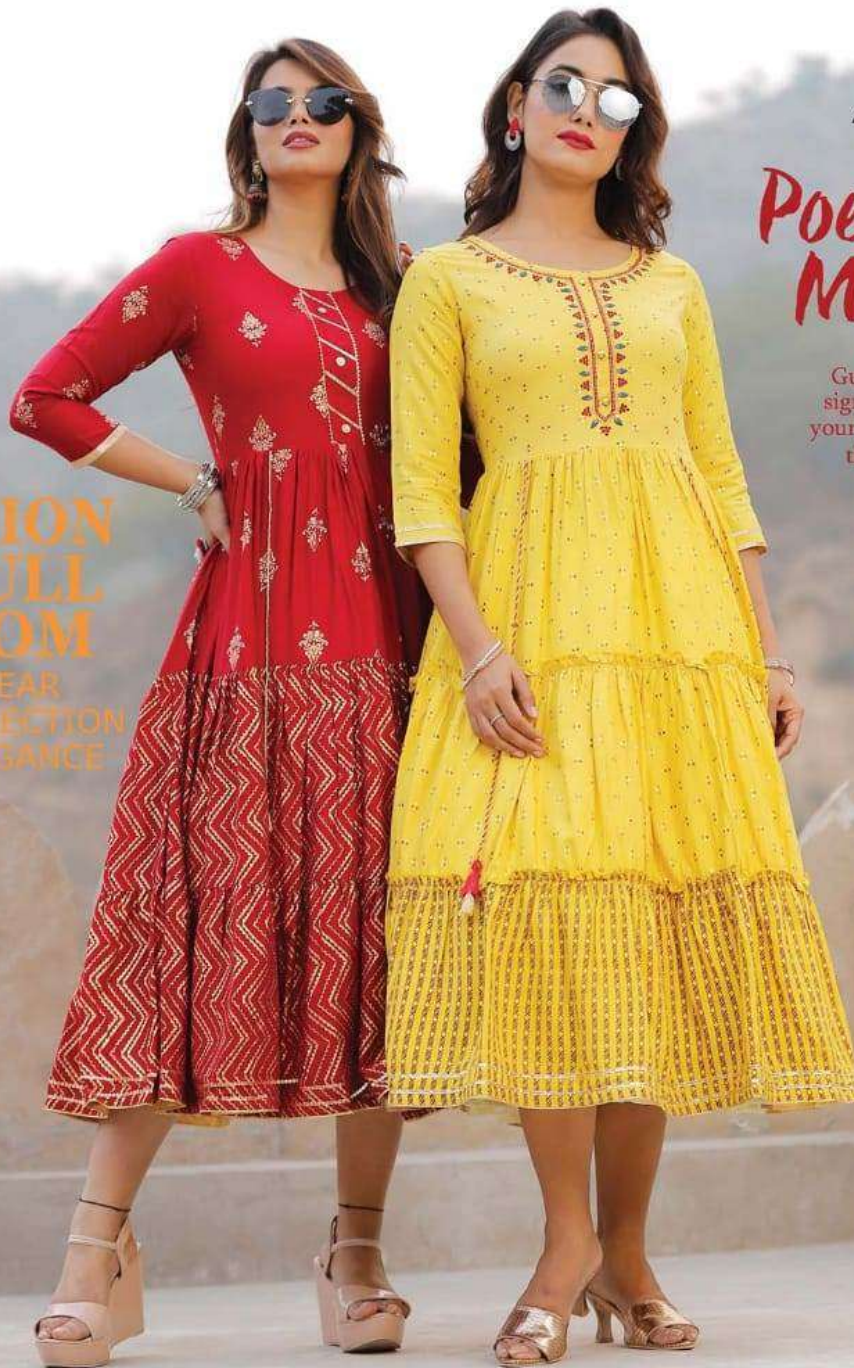

GROOM VOL-1

Diya
TRENDS

A Venture of : *Kajal Style*

Poetry in Motion

Every season,
Gulahmed releases
signature creulions;
your selection makes
them the season's
must-haves.

FASHION
IN FULL
BLOOM

NEW YEAR
NEW COLLECTION
NEW ELEGANCE