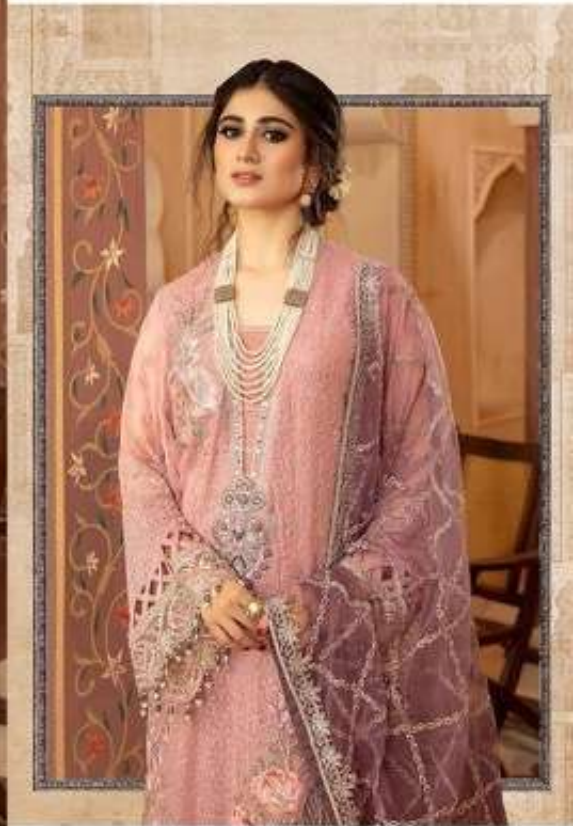

TOP - FOX GEORGETTE EMBROIDERED HEAVY  
 WORK.

BOTTOM / INNER - HEAVY SHANTUN.

DUPATTA - NAZNEEN HEAVY EMBROIDERED.

*Serena*  
Published by  
 ASSOCIATED BY MEGHA EXPORT

**GUZARISH**  
 VOL-2  
 D.NO.3402