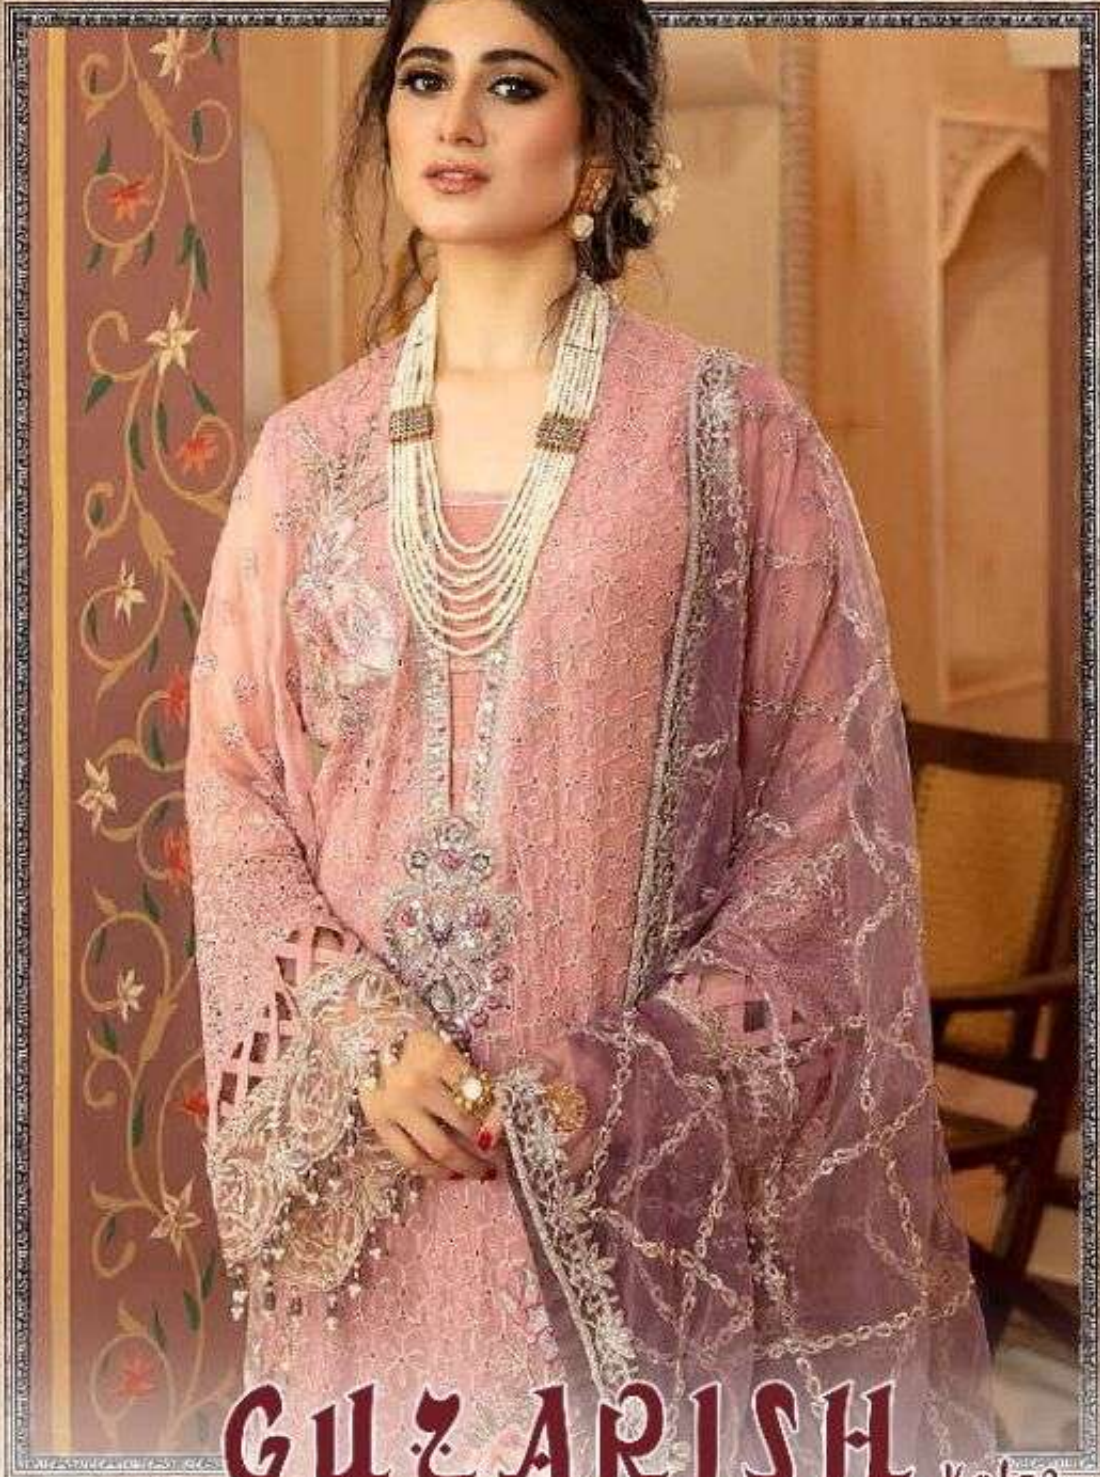

Serene
Presented By

A BRAND BY MEGHA EXPORT

GUZARISH Vol-2