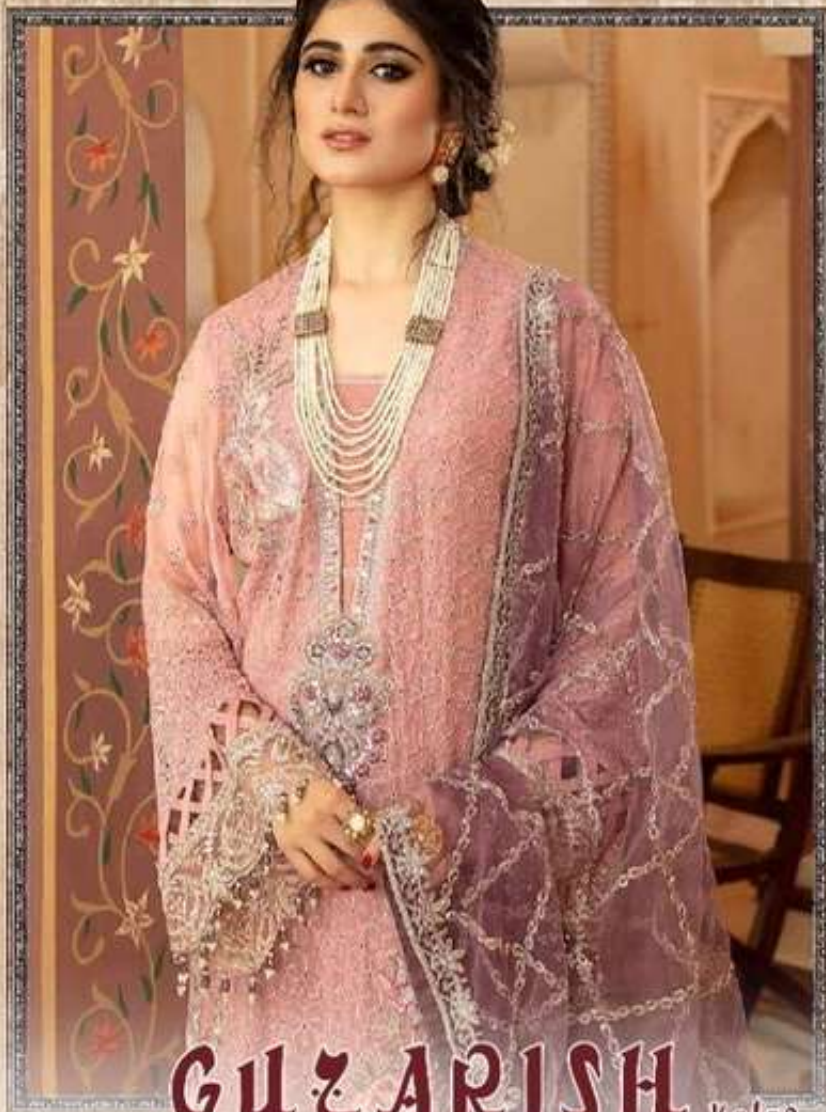

Serena
Presented by
A BRAND BY MEGHA EXPORT

GUZARISH Vol-2