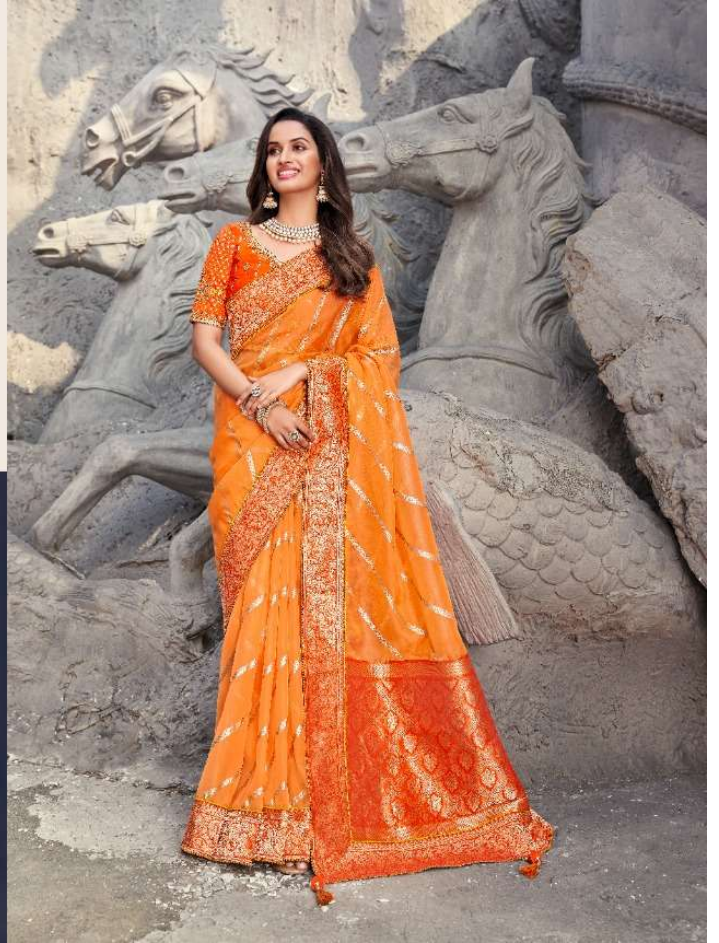

PRERANA®

D. NO. : 1306