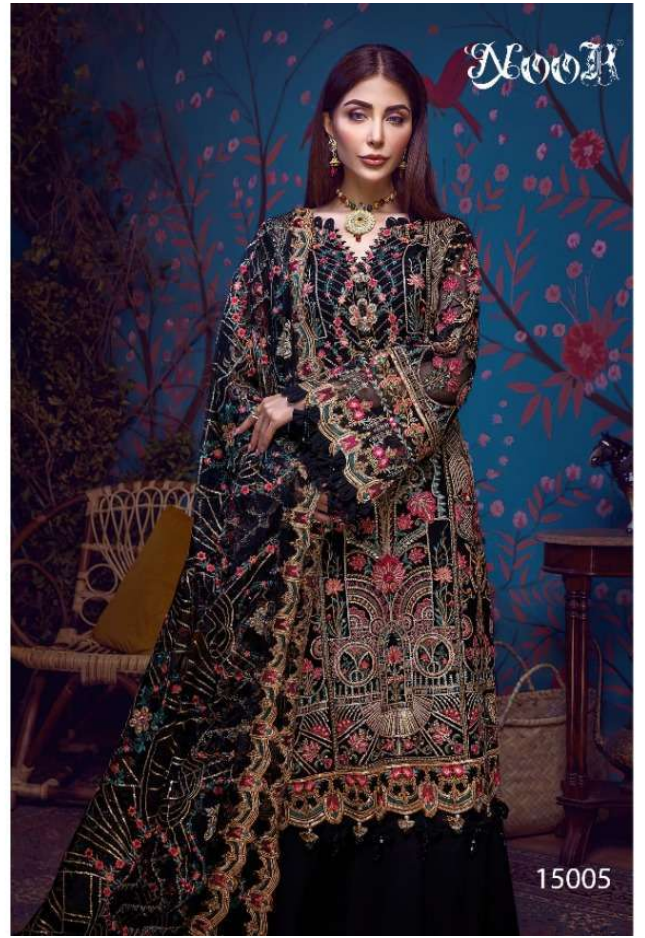

NOUR[®]
MINHAL-4

NOOR[®]

MINHAL-4

15003

15004

15005

NOVA

15004

Noor
MINHAL-4

TOP

FOX GEORGETTE WITH
STYLISH WORK

BOTTOM-INNER
HEAVY SANTOON

DUPATTA
NET EMBROIDERY
WITH BORDER

15003

Noor[®]
MINHAL-4

TOP

FOX GEORGETTE WITH
STYLISH WORK

BOTTOM-INNER
HEAVY SANTOON

DUPATTA
NET EMBROIDERY
WITH BORDER

15005

NORR[®]
MINHAL-4

Noor
MINHAL-4

TOP

FOX GEORGETTE WITH
STYLISH WORK

BOTTOM-INNER
HEAVY SANTOON

DUPATTA
NET EMBROIDERY
WITH BORDER

15004