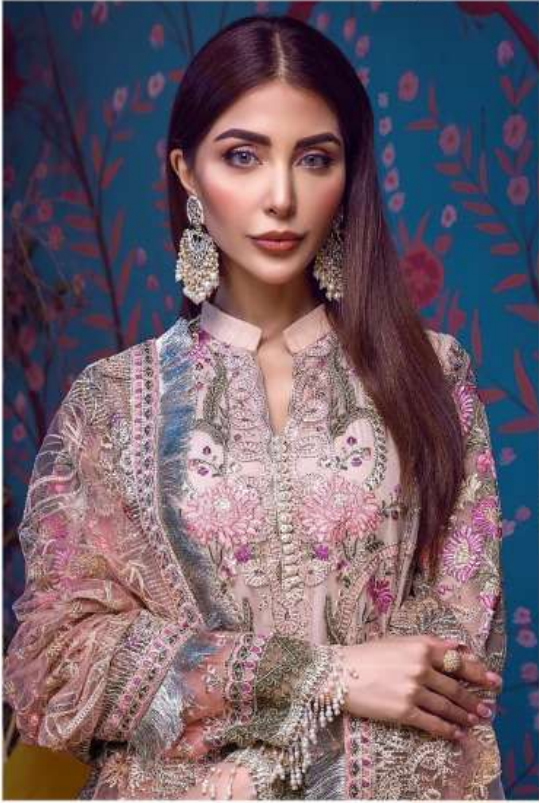

NOUR[®]
MINHAL-4

NOOR[®]

MINHAL-4

15003

15004

15005

NOVA

15004

Noor
MINHAL-4

TOP

FOX GEORGETTE WITH
STYLISH WORK

BOTTOM-INNER
HEAVY SANTOON

DUPATTA
NET EMBROIDERY
WITH BORDER

15003

Noor[®]
MINHAL-4

TOP

FOX GEORGETTE WITH
STYLISH WORK

BOTTOM-INNER
HEAVY SANTOON

DUPATTA
NET EMBROIDERY
WITH BORDER

15005

NORR[®]
MINHAL-4

Noor
MINHAL-4

TOP

FOX GEORGETTE WITH
STYLISH WORK