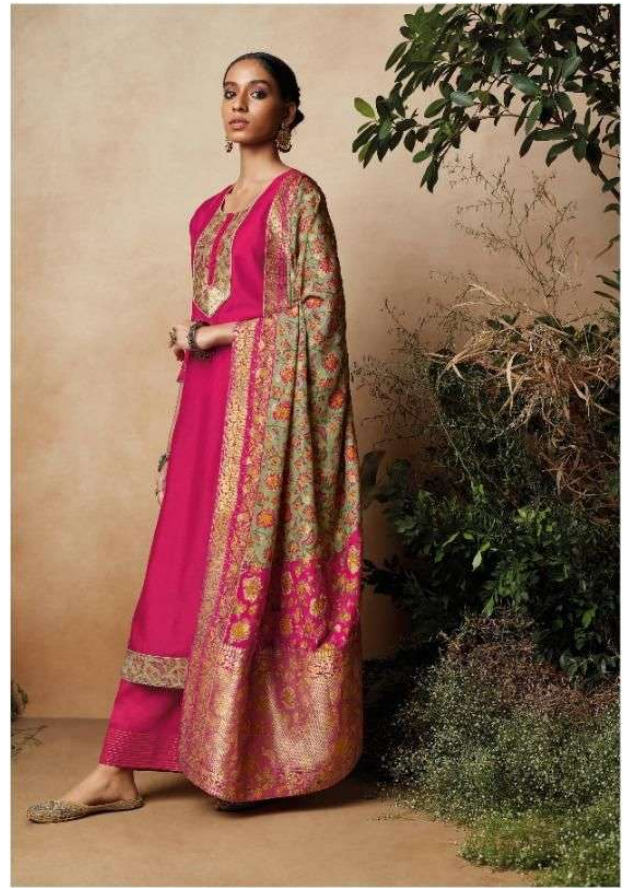

Ganga®/C8825