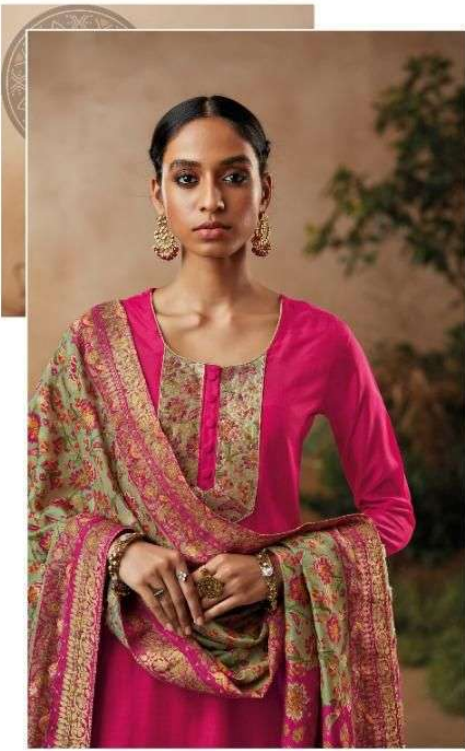

Ganga®/C8825