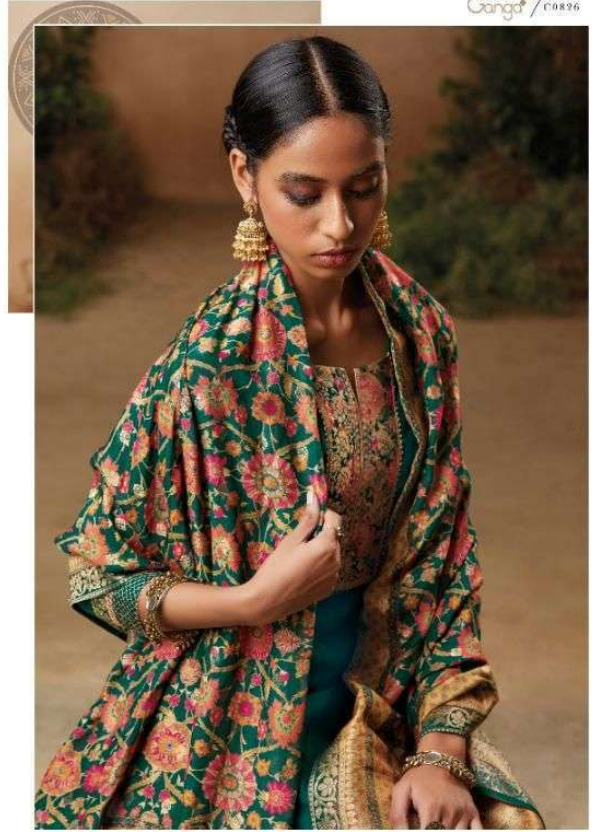

C-0821

C-0822

C-0823

C-0824

C-0825

C-0826

Ganga®

PRODUCT NAME	<b>THEORA</b>
D.NO.	C0821-C0826
DESCRIPTION	<p><b>TOP</b> PREMIUM BEMBERG SILK SOLID WITH JACQUARD PRINTED NECK, JARI LACE &amp; WITH EMBROIDERY ON SLEEVES</p> <p><b>BOTTOM</b> PREMIUM COTTON SATIN SOLID</p> <p><b>DUPATTA</b> FINEST BANARASI SILK JACQUARD PRINTED</p>
HSN CODE	<b>540834</b>
WHOLESALE PRICE	<b>2650/- EACH+GST(EXTRA)</b>