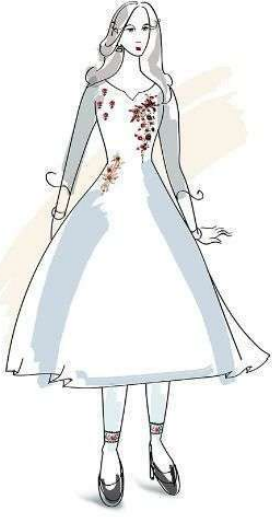

Pant : Pure Muslin  
Pencil Pant With Work

Dupatta : Pure Viscouse Dupatta

*Meera*

SIZE	M	L	XL	XXL	XXXL
INCHES	38	40	42	44	46

LILY&LALI<sup>®</sup>

GULSPRIDE  
A PRODUCT OF SIONA GROUP

*Vasni Kojim*

*Meera*