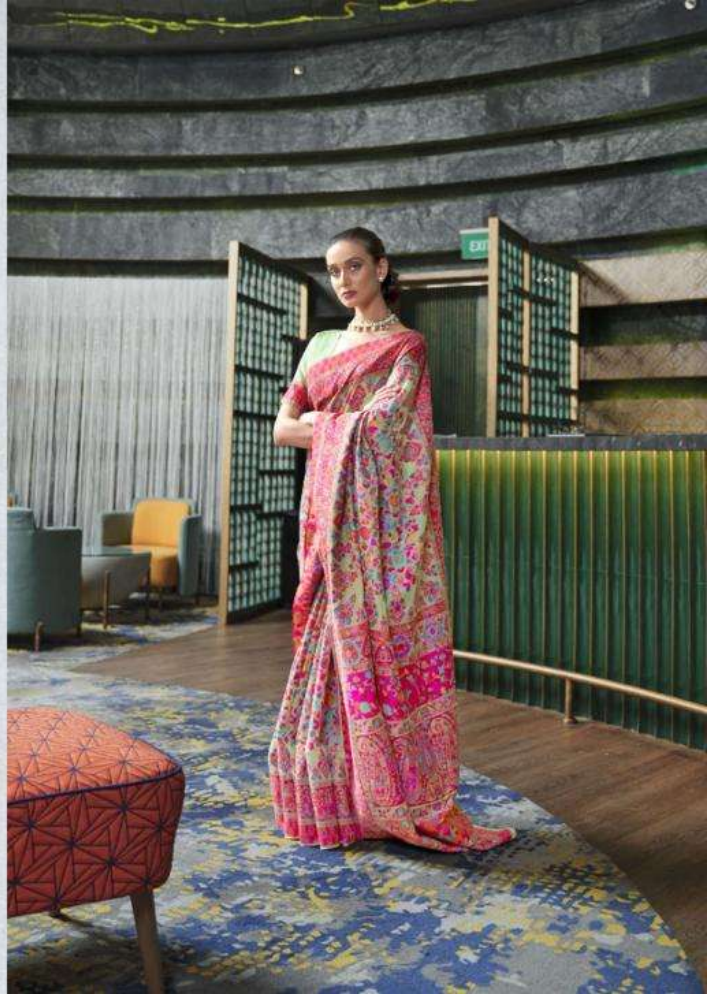

Simple Standing

RAJTEX
Sarees

178005