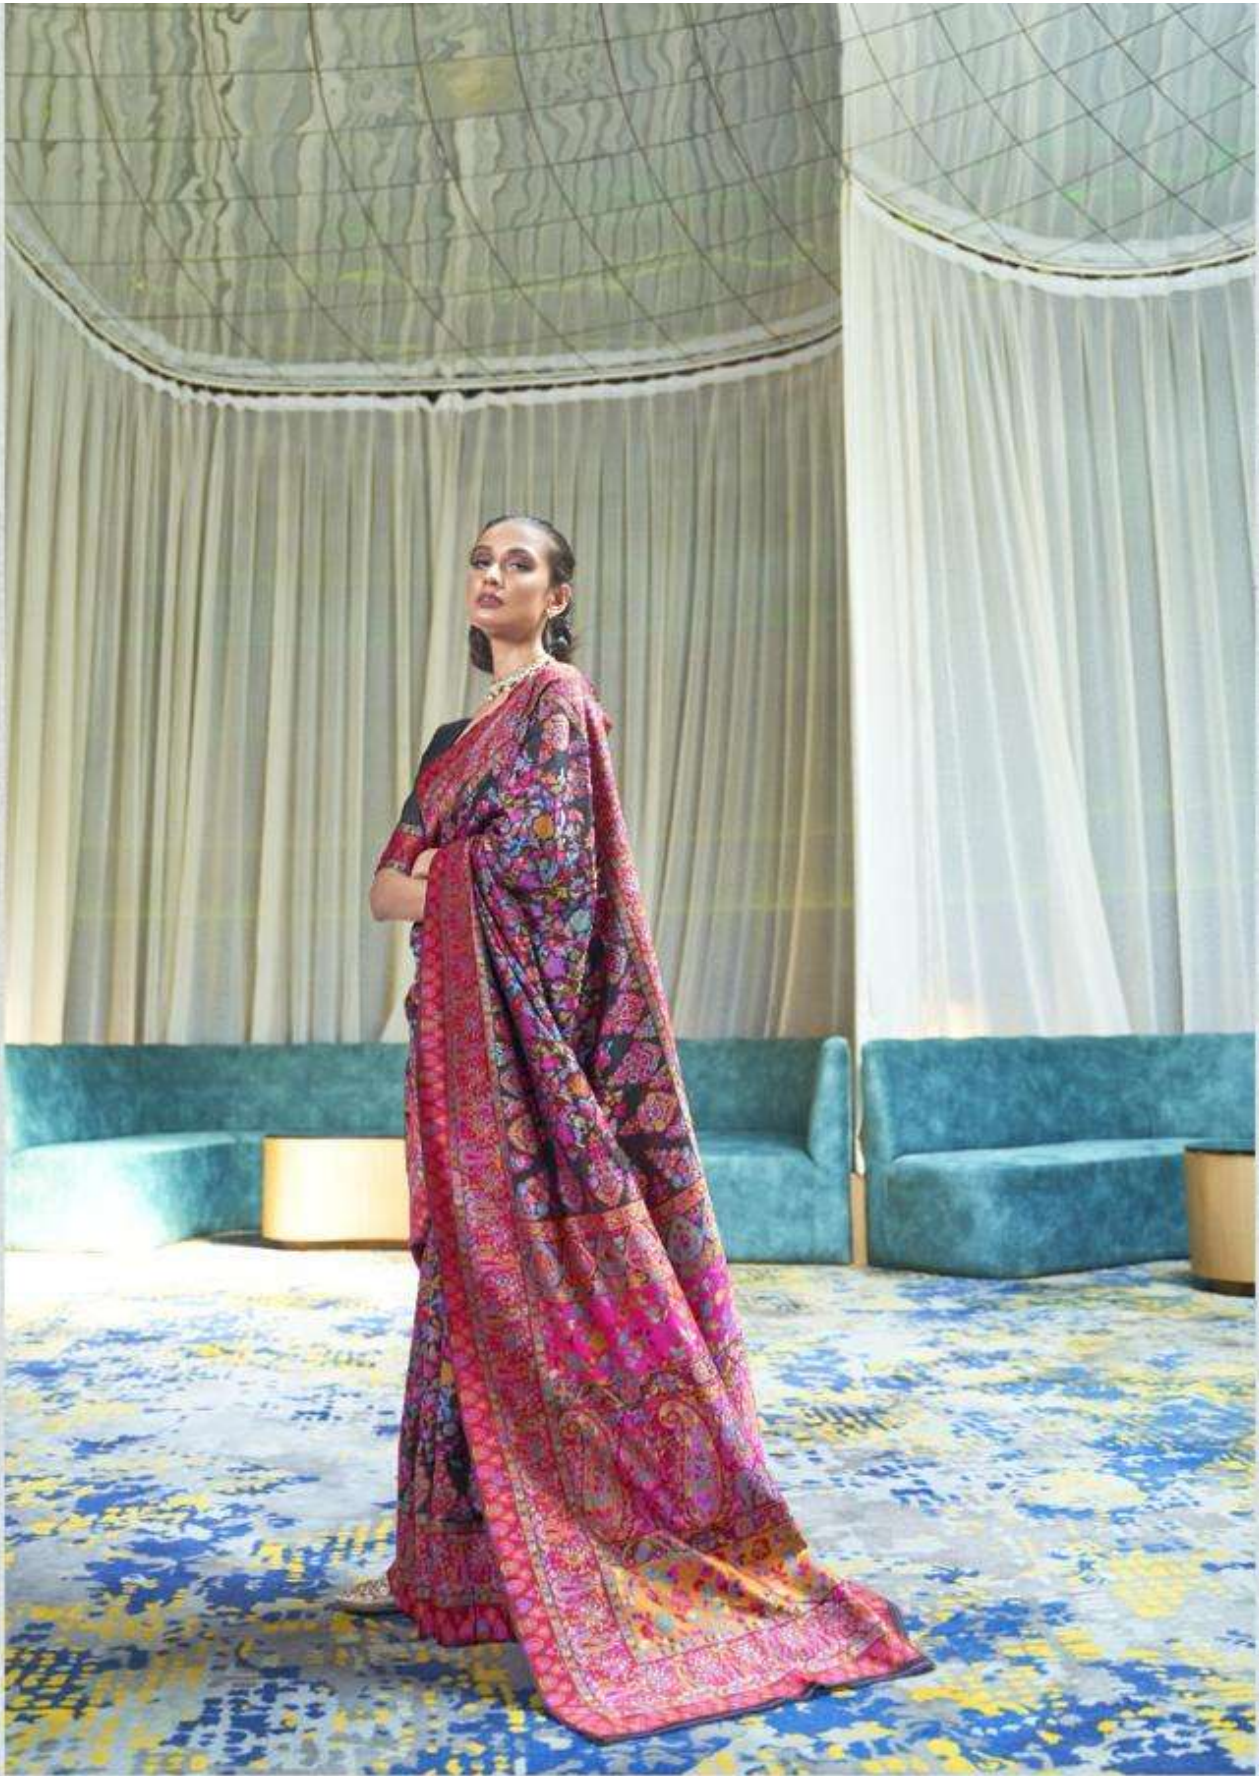

RAJTEX
Collection
fres.sares | lehenga | silk.sares

Kashmira Silk
178006

RAJTEX
Sarees | Blouses | Accessories
178004

Simpler is Stronger

Centralize lens you in woman's beauty inside and outside, she is the eyebase and hubblice of the lot, she brings a lot of life into the picture.

RAJTEX
Collection
fres.sares | lehenga | silk.sares

Kashmira Silk
178006

RAJTEX
Collection

70% sarees | 100% silk | 50% sarees

Kashmira Silk
178001

RAITEX
Collection
WOMEN | MEN | CHILDREN

178003

Simple Simplicity
Simplicity lets you see woman's beauty inside and
outside. She is the liveliness and happiness of the
world. She brings a lot of life into the picture.

Saint & Sinner

Limiting for you is woman's beauty inside and outside, she is the loveliest and loveliest of the lot, she brings a lot of life into the picture.

RAJTEX
Sarees & Accessories

178001

178001

178002

RAITEX
Simpler
1992 • 1999 • 2000

featuring the most beautiful beauty inside and
outside. She is the freshest and healthiest of us
to... she brings a lot of life into the picture.

Simple Story

Genius is less you in woman's beauty. Inside and outside, she is the liveliest and loveliest of the lot. She brings a lot of life into the picture.