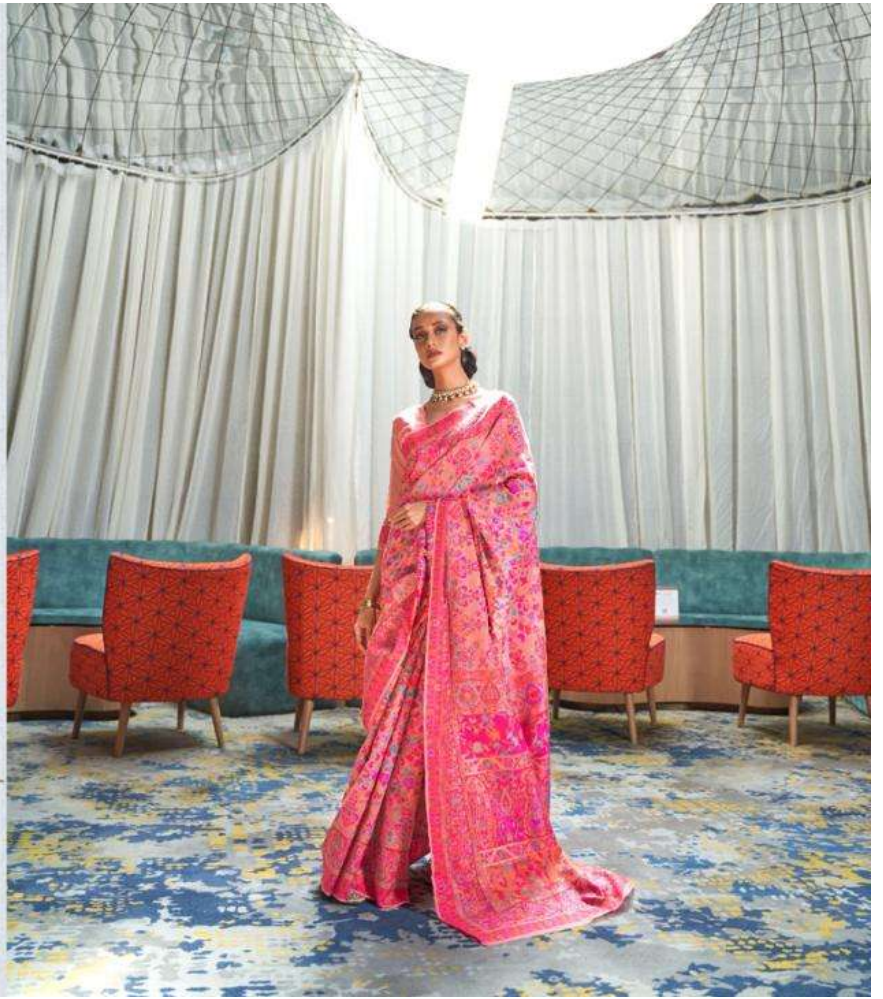

Saint & Sinner

RAJTEX
Sarees & Accessories

178001