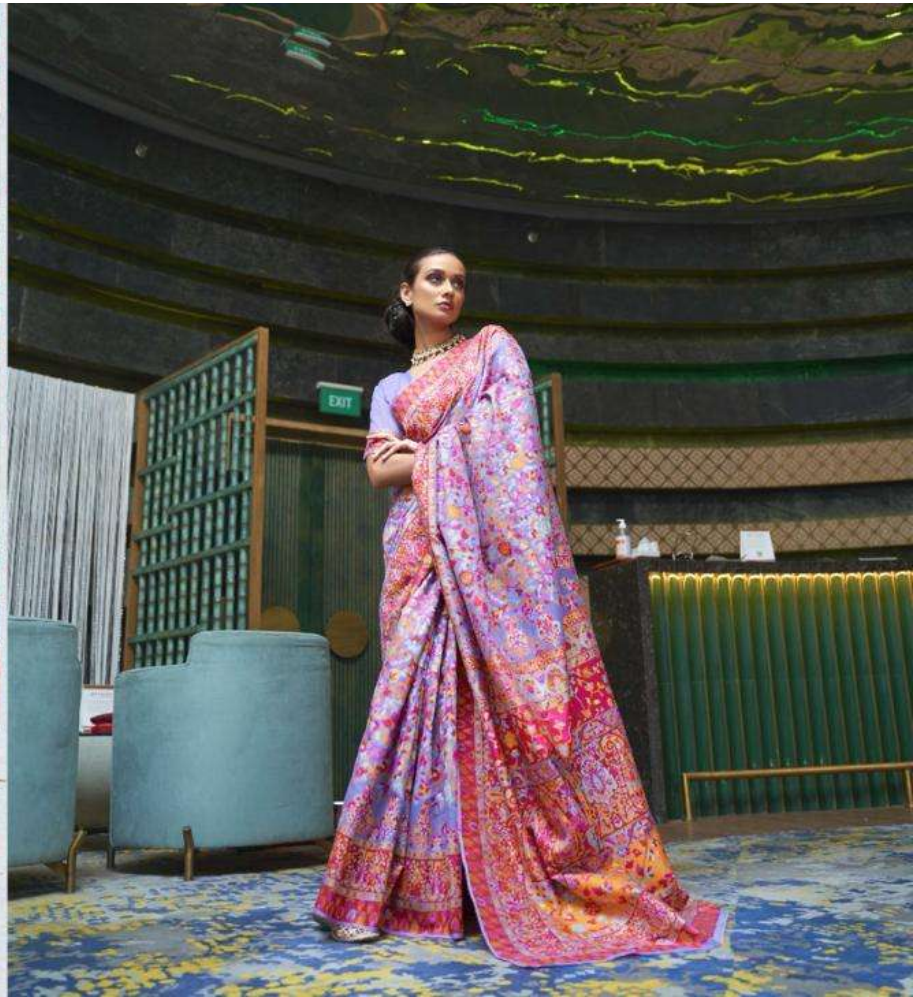

Simple Story

RAJTEX
Sarees

178002