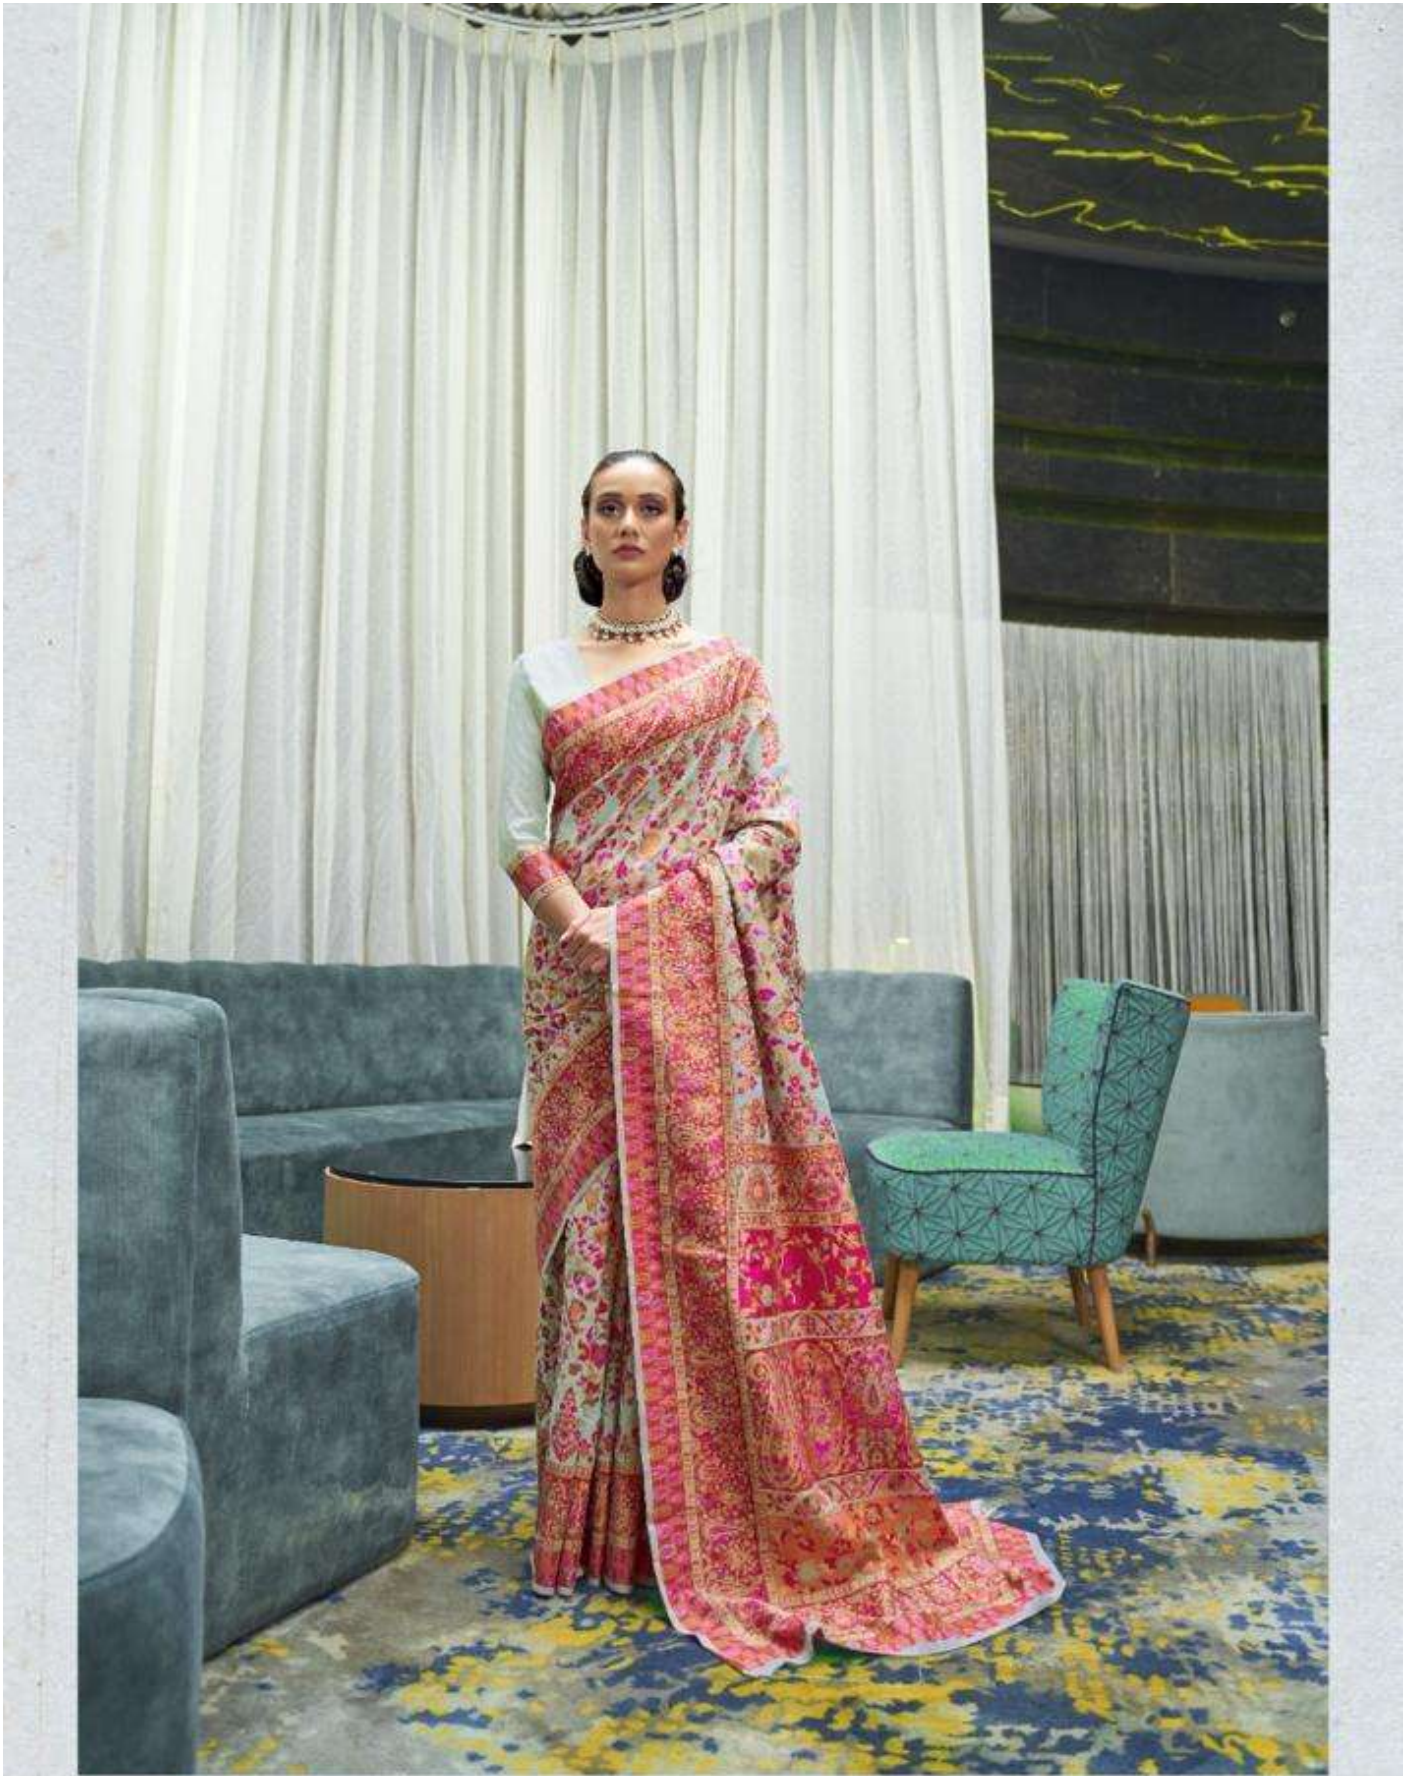

RAJTEX
Collection
For sarees | Linings | Silk sarees

Kashmira Silk
178003