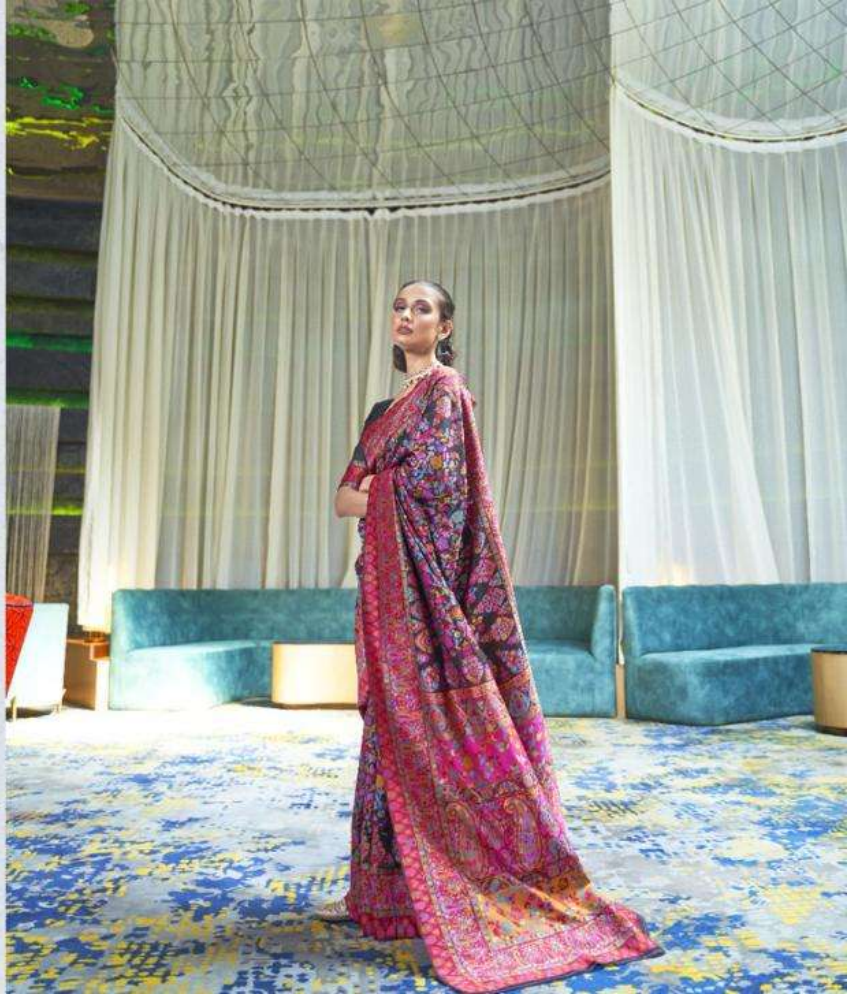

Saree Story

RAJIEX
Sarees

178006