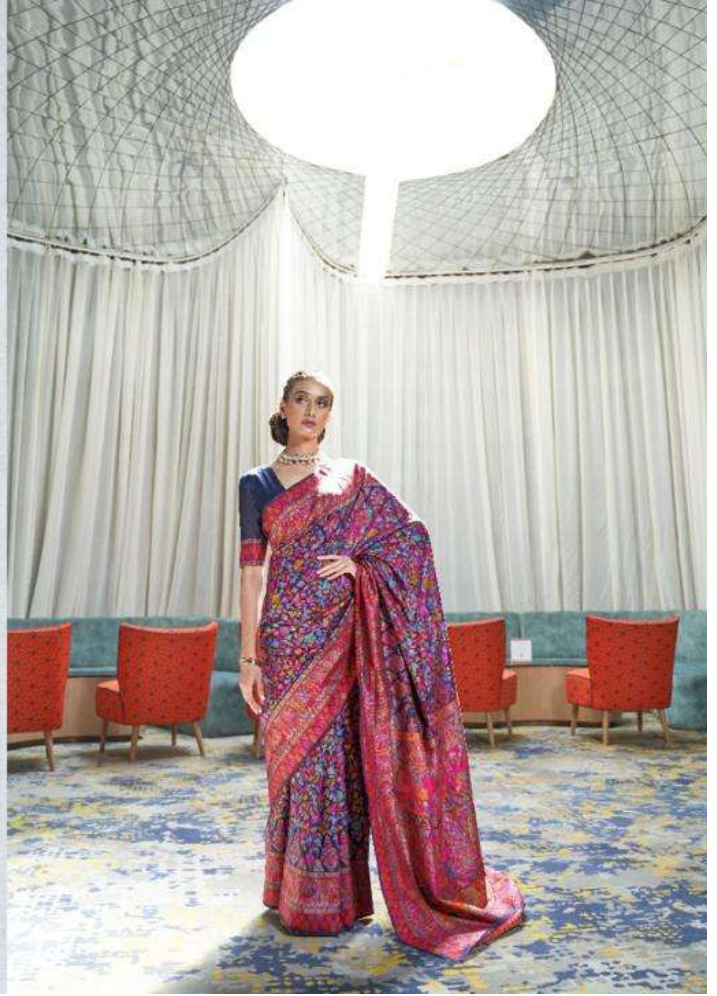

RAJTEX
Collection
fres.sares | lehenga | silk.sares

Kashmira Silk
178006

RAJTEX
Sarees | Blouses | Accessories
178004

Simpler is Stronger

Centralize lens you in woman's beauty inside and outside, she is the eyebase and hubblice of the lot, she brings a lot of life into the picture.

RAJTEX
Collection
fres.sares | lehenga | silk.sares

Kashmira Silk
178006

RAJTEX
Collection

70% sarees | 100% silk | 50% sarees

Kashmira Silk
178001

RAITEX
Collection
WOMEN | MEN | CHILDREN

178003

Simple Simplicity
Simplicity lets you see woman's beauty inside and
outside. She is the liveliness and happiness of the
world. She brings a lot of life into the picture.

Saint & Sinner

Limiting for you is woman's beauty inside and outside, she is the loveliest and loveliest of the lot, she brings a lot of life into the picture.

RAJTEX
Sarees & Accessories

178001

178001

178002

RAITEX
Simpler
1992 • 1999 • 2000

featuring the most beautiful beauty inside and
outside. She is the freshest and healthiest of us
to... she brings a lot of life into the picture.

Simple Story

Genius is less you in woman's beauty. Inside and outside, she is the liveliest and loveliest of the lot. She brings a lot of life into the picture.