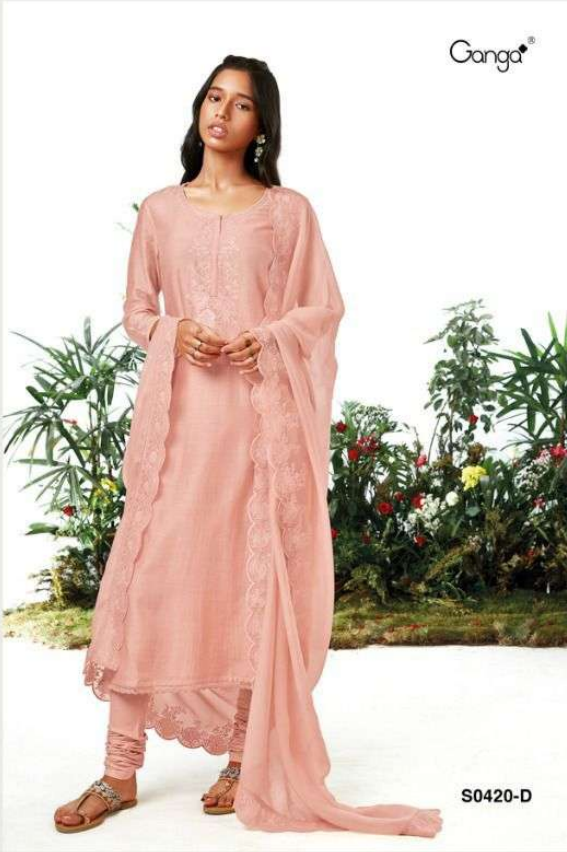

Ganga®

S0420-C

Ganga®

S0420-C

Ganga®

S0420-C

Ganga®

S0420-D

PRODUCT NAME	WILLA
D.NO.	S0420 NEW
DESCRIPTION	<p>TOP BEMBERG SILK SOLID WITH HEAVY EMBROIDERY</p> <p>BOTTOM PREMIUM SATIN SOLID</p> <p>DUPATTA BEMBERG ORGANZA WITH HEAVY EMBROIDERY</p>
HSN CODE	540834
WHOLESALE PRICE	2175/- EACH+GST(EXTRA)