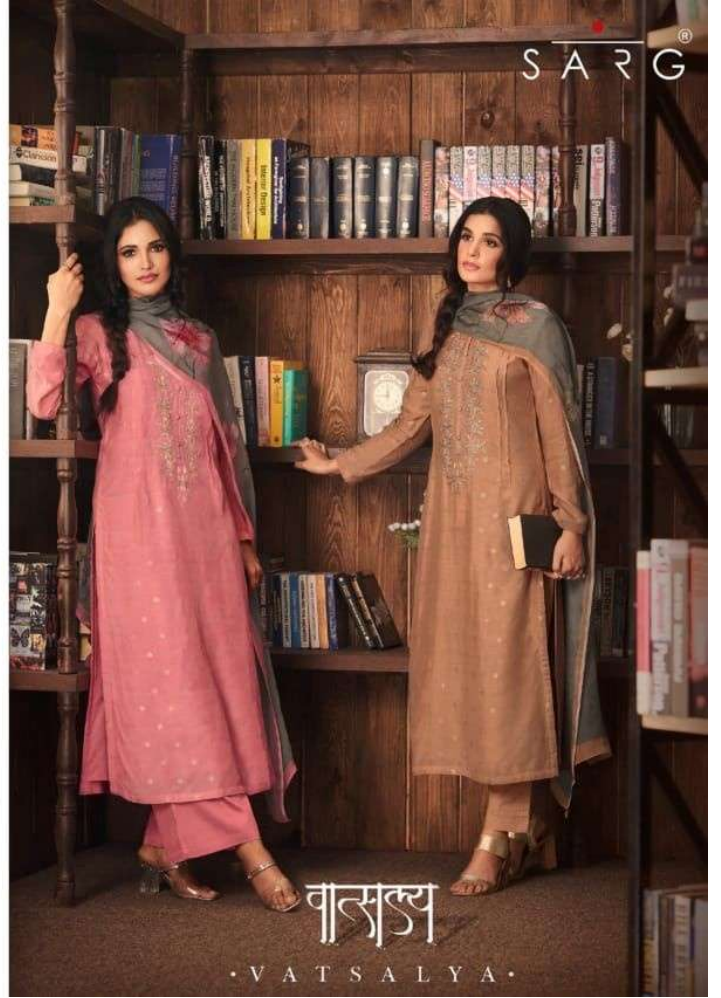

RATE LIST

H S N CODE - 540834

DESIGN NO

1025 - 1012 - 1032

1055 - 1092 - 1075

DESCRIPTION

TOP - FANCY JACQUARD FRONT EMBROIDERY
WITH MUSLIN SILK HEAVY BACK SLEEVE
BOTTOM - MULBERRY SATIN
DUPATTA - ORGANZA VISCOSE DIGITAL PRINTED

{ **RATE**
RS, 1895/- }

TOTAL SUITS = 06 TOTAL AMOUNT - 11370/- AVG. RATE - 1895/-