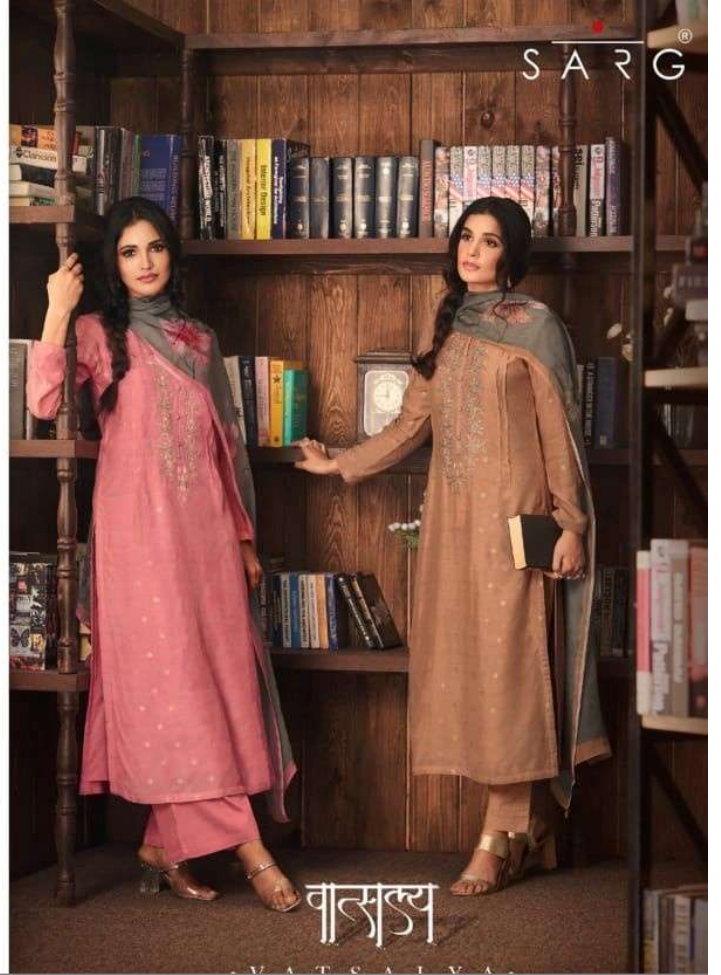

RATE LIST

H S N CODE - 540834

DESIGN NO

1025 - 1012 - 1032

1055 - 1092 - 1075

DESCRIPTION

TOP - FANCY JACQUARD FRONT EMBROIDERY
WITH MUSLIN SILK HEAVY BACK SLEEVE
BOTTOM - MULBERRY SATIN
DUPATTA - ORGANZA VISCOSE DIGITAL PRINTED

{ **RATE**
RS, 1895/- }

TOTAL SUITS = 06 TOTAL AMOUNT - 11370/- AVG. RATE - 1895/-