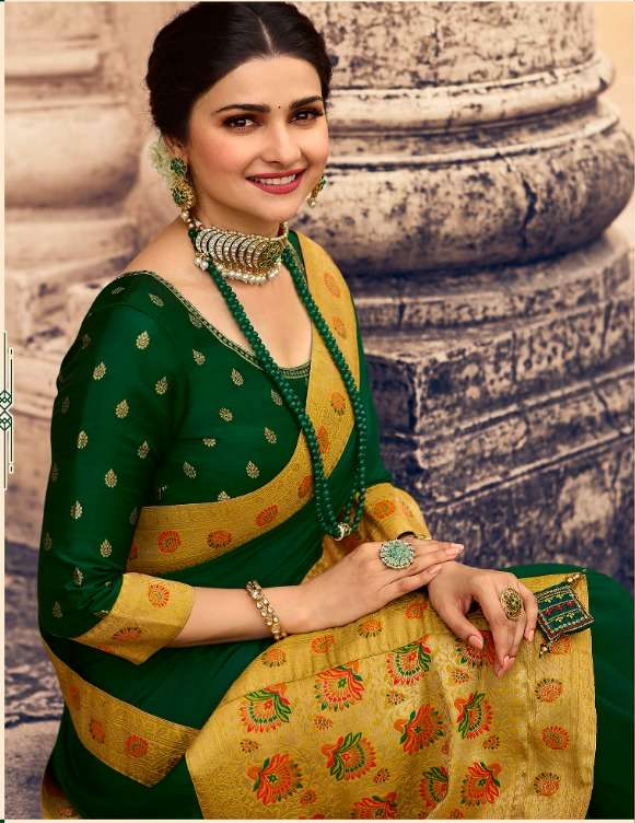

24098

SHEESHA HERITAGE-4

FABRIC DETAILS

SAREE
SILK CRAPE SAREE WITH
BANARAS BOARDER PALLU

BLOUSE
BANARAS BOARDER BLOUSE

HSN CODE-54075230

SHEESHA HAYA

FABRIC DETAILS

SAREE
EMBROIDERED HOTSTAR SILK

BLOUSE
EMBROIDERED SILK

HSN CODE-54075230

24004

24095

◆ 24092 ◆