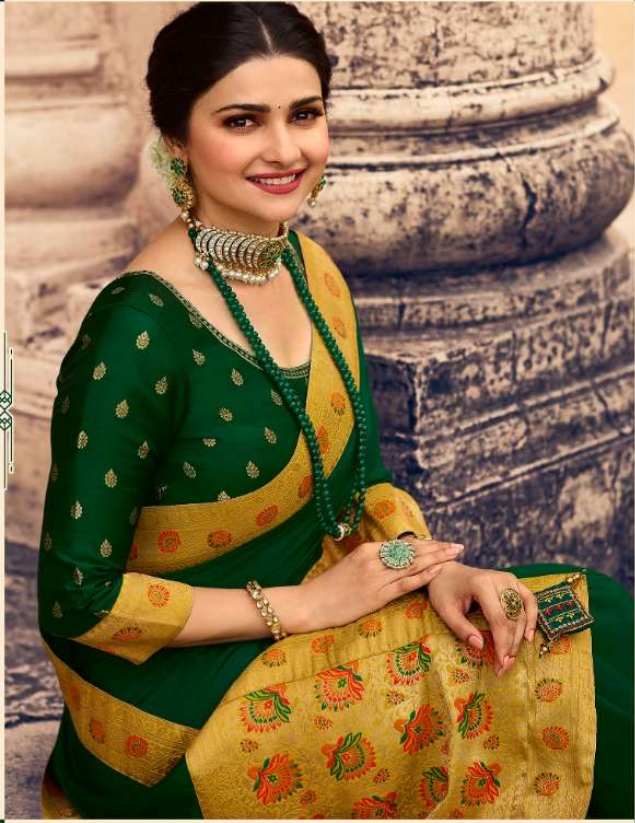

24098

SHEESHA HERITAGE-4

FABRIC DETAILS

SAREE
SILK CRAPE SAREE WITH
BANARAS BOARDER PALLU

BLOUSE
BANARAS BOARDER BLOUSE

HSN CODE-54075230

SHEESHA HAYA

FABRIC DETAILS

SAREE
EMBROIDERED HOTSTAR SILK

BLOUSE
EMBROIDERED SILK

HSN CODE-54075230

24004

24095

◆ 24092 ◆

24089